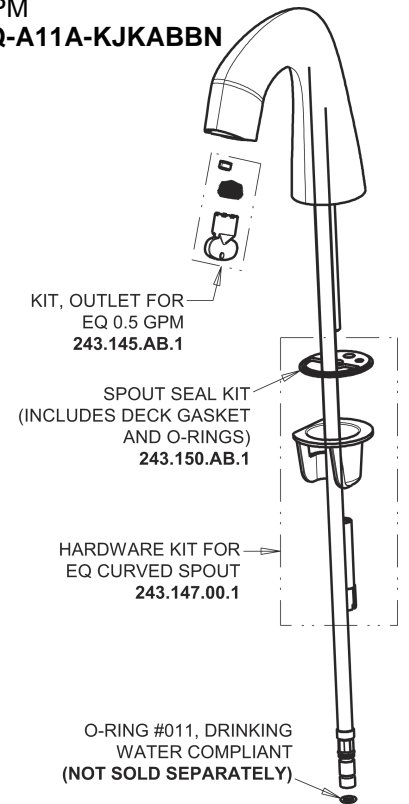

Repair Parts

EQ-A12A-62ABBN

EQ Curved Series Lavatory Sink Faucet with Hands-free Infrared Detection

**CHICAGO
FAUCETS®**
Geberit Group

EQ-62KJKABNF EQ Control Box, Long Life Battery, Mechanical Mixer Base Parts:

Brushed Nickel EQ Curved Spout, 0.5 GPM EQ-A11A-KJKABBN

4" Cover Plate, Brushed Nickel, for EQ Curved/High Arc Spouts EQ-A12-KJKBN

For Technical Assistance:

Phone: 800-TEC-TRUE (832-8783)

Email: techsupport.us@chicagofaucets.com