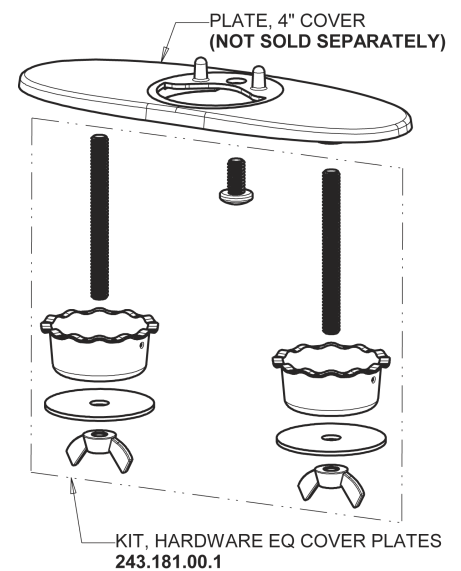

Repair Parts

EQ-A12A-62ABBN

EQ Curved Series Lavatory Sink Faucet with Hands-free Infrared Detection

**CHICAGO
FAUCETS®**
Geberit Group

EQ-62KJKABNF EQ Control Box, Long Life Battery, Mechanical Mixer Base Parts:

Brushed Nickel EQ Curved Spout, 0.5 GPM EQ-A11A-KJKABBN

4" Cover Plate, Brushed Nickel, for EQ Curved/High Arc Spouts EQ-A12-KJKBN

For Technical Assistance:

Phone: 800-TEC-TRUE (832-8783)

Email: techsupport.us@chicagofaucets.com