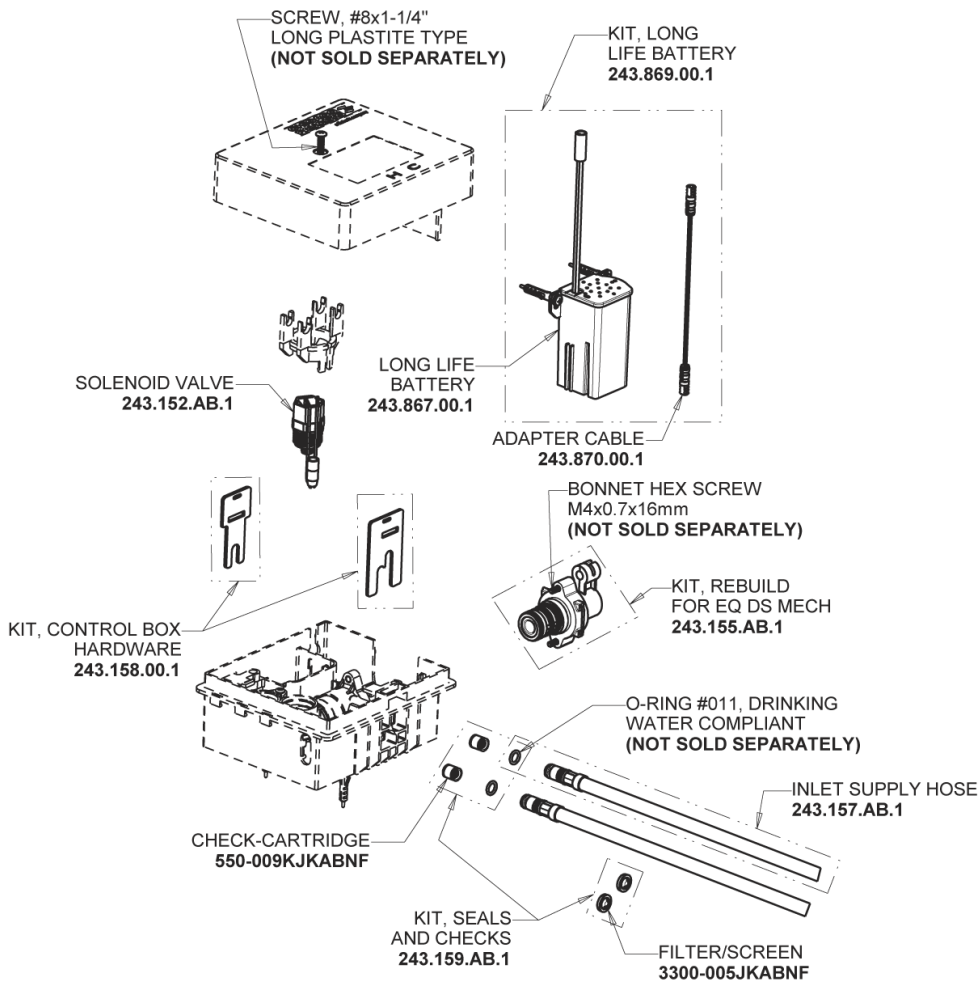

Repair Parts

EQ-A12A-62ABBN

EQ Curved Series Lavatory Sink Faucet with Hands-free Infrared Detection

**CHICAGO
FAUCETS®**
Geberit Group

EQ-62KJKABNF EQ Control Box, Long Life Battery, Mechanical Mixer Base Parts:

Brushed Nickel EQ Curved Spout, 0.5 GPM EQ-A11A-KJKABBN

4" Cover Plate, Brushed Nickel, for EQ Curved/High Arc Spouts EQ-A12-KJKBN

For Technical Assistance:

Phone: 800-TEC-TRUE (832-8783)

Email: techsupport.us@chicagofaucets.com