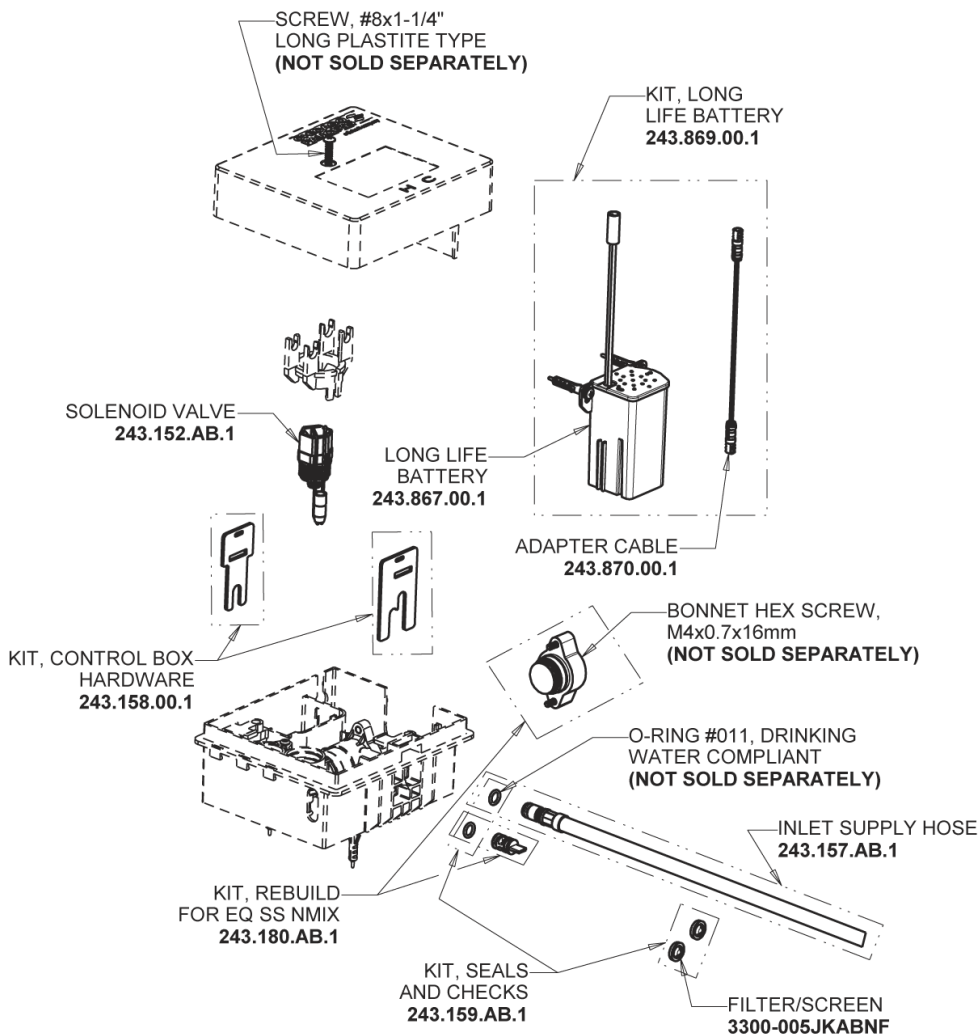

Repair Parts

EQ-A12A-61ABBN

EQ Curved Series Lavatory Sink Faucet with Hands-free Infrared Detection

**CHICAGO
FAUCETS®**
Geberit Group

EQ-61KJKABNF EQ Control Box, Long Life Battery, Single-Supply Base Parts:

Brushed Nickel EQ Curved Spout, 0.5 GPM EQ-A11A-KJKABBN

4" Cover Plate, Brushed Nickel, for EQ Curved/High Arc Spouts EQ-A12-KJKBN

For Technical Assistance:

Phone: 800-TEC-TRUE (832-8783)

Email: techsupport.us@chicago faucets.com