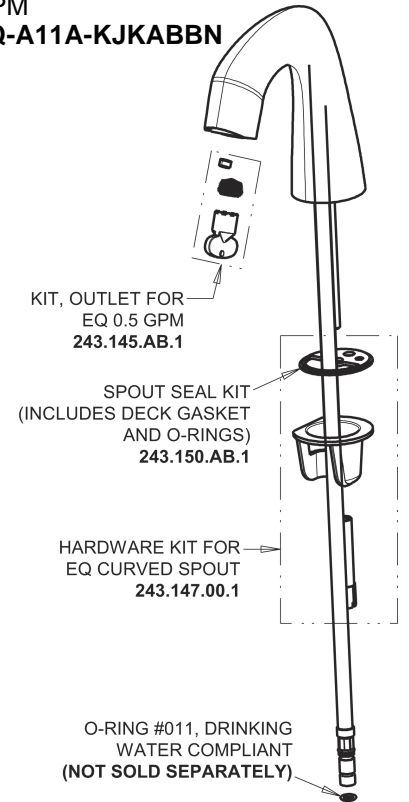

Repair Parts

EQ-A12A-61ABBN

EQ Curved Series Lavatory Sink Faucet with Hands-free Infrared Detection

**CHICAGO
FAUCETS®**
Geberit Group

EQ-61KJKABNF EQ Control Box, Long Life Battery, Single-Supply Base Parts:

Brushed Nickel EQ Curved Spout, 0.5 GPM EQ-A11A-KJKABBN

4" Cover Plate, Brushed Nickel, for EQ Curved/High Arc Spouts EQ-A12-KJKBN

For Technical Assistance:

Phone: 800-TEC-TRUE (832-8783)

Email: techsupport.us@chicago faucets.com