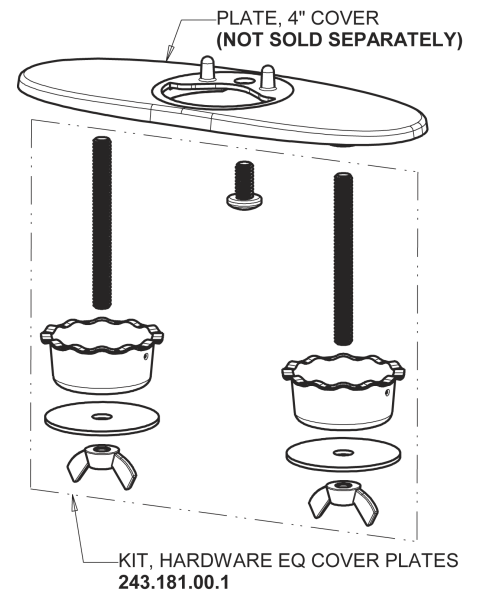

Repair Parts

EQ-A12A-61ABBN

EQ Curved Series Lavatory Sink Faucet with Hands-free Infrared Detection

**CHICAGO
FAUCETS®**
Geberit Group

EQ-61KJKABNF EQ Control Box, Long Life Battery, Single-Supply Base Parts:

Brushed Nickel EQ Curved Spout, 0.5 GPM EQ-A11A-KJKABBN

4" Cover Plate, Brushed Nickel, for EQ Curved/High Arc Spouts EQ-A12-KJKBN

For Technical Assistance:

Phone: 800-TEC-TRUE (832-8783)

Email: techsupport.us@chicago faucets.com