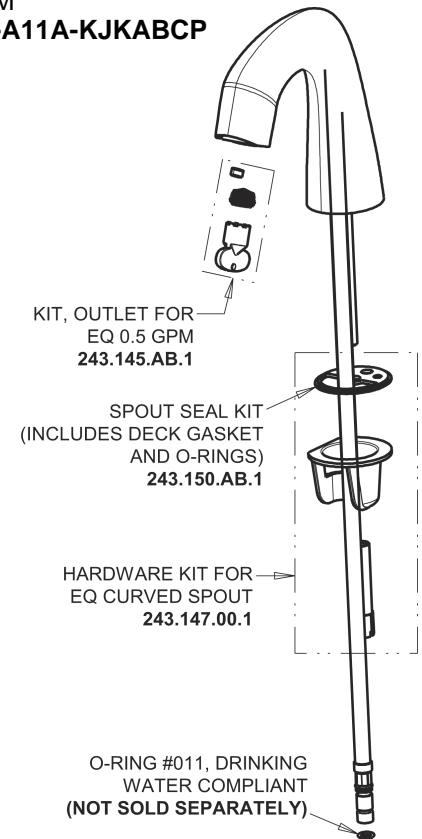

Repair Parts

EQ-A12A-53ABCP

EQ Curved Series Lavatory Sink Faucet with Hands-free Infrared Detection

**CHICAGO
FAUCETS®**
Geberit Group

EQ-53KJKABNF EQ Control Box, AC Hard-wired, Thermostatic Mixer Base Parts:

EQ Brownout Protector (Accessory Only) EQ-012JKNF

Polished Chrome EQ Curved Spout, 0.5 GPM EQ-A11A-KJKABCP

4" Cover Plate, Polished Chrome, for EQ Curved/High Arc Spouts EQ-A12-KJKCP

For Technical Assistance: