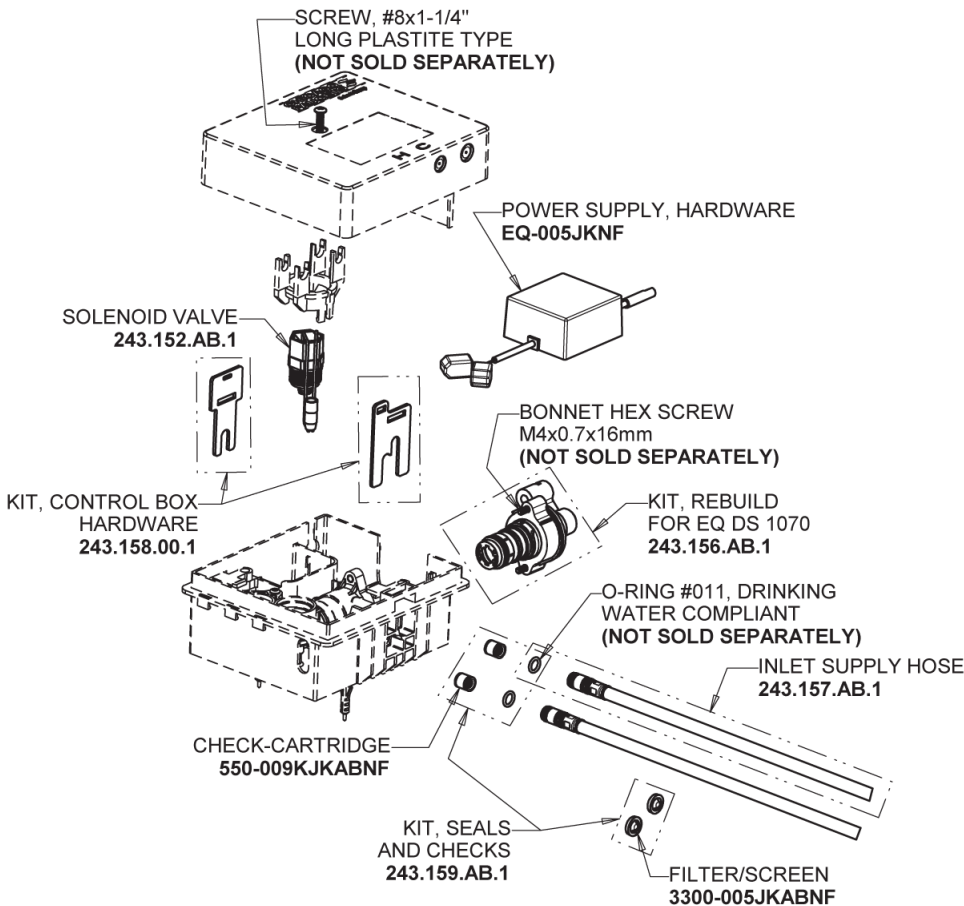

Repair Parts

EQ-A12A-53ABCP

EQ Curved Series Lavatory Sink Faucet with Hands-free Infrared Detection

**CHICAGO
FAUCETS®**
Geberit Group

EQ-53KJKABNF EQ Control Box, AC Hard-wired, Thermostatic Mixer Base Parts:

EQ Brownout Protector (Accessory Only) EQ-012JKNF

Polished Chrome EQ Curved Spout, 0.5 GPM EQ-A11A-KJKABCP

4" Cover Plate, Polished Chrome, for EQ Curved/High Arc Spouts EQ-A12-KJKCP

For Technical Assistance: