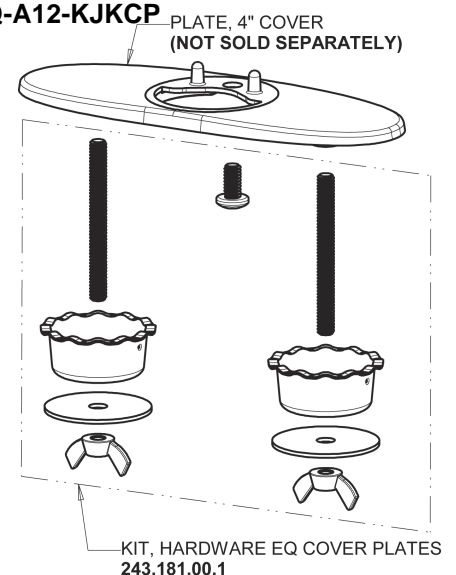

Repair Parts

EQ-A12A-53ABCP

EQ Curved Series Lavatory Sink Faucet with Hands-free Infrared Detection

**CHICAGO
FAUCETS®**
Geberit Group

EQ-53KJKABNF EQ Control Box, AC Hard-wired, Thermostatic Mixer Base Parts:

EQ Brownout Protector (Accessory Only) EQ-012JKNF

Polished Chrome EQ Curved Spout, 0.5 GPM EQ-A11A-KJKABCP

4" Cover Plate, Polished Chrome, for EQ Curved/High Arc Spouts EQ-A12-KJKCP

For Technical Assistance: