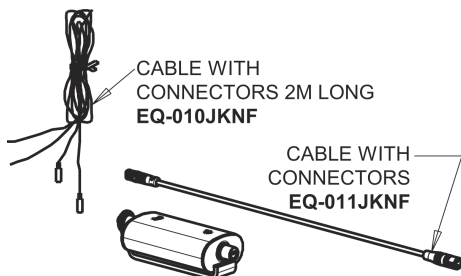

Repair Parts

EQ-A12A-53ABCP

EQ Curved Series Lavatory Sink Faucet with Hands-free Infrared Detection

**CHICAGO
FAUCETS®**
Geberit Group

EQ-53KJKABNF EQ Control Box, AC Hard-wired, Thermostatic Mixer Base Parts:

EQ Brownout Protector (Accessory Only) EQ-012JKNF

Polished Chrome EQ Curved Spout, 0.5 GPM EQ-A11A-KJKABCP

4" Cover Plate, Polished Chrome, for EQ Curved/High Arc Spouts EQ-A12-KJKCP

For Technical Assistance: