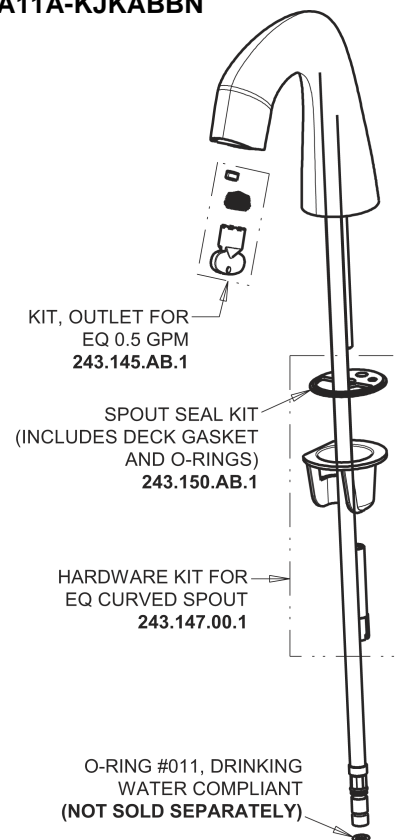

# Repair Parts

EQ-A12A-53ABBN

EQ Curved Series Lavatory Sink Faucet with Hands-free Infrared Detection

a Geberit company

## EQ-53KJKABNF EQ Control Box, AC Hard-wired, Thermostatic Mixer Base Parts:

## Brushed Nickel EQ Curved Spout, 0.5 GPM EQ-A11A-KJKABBN

## 4" Cover Plate, Brushed Nickel, for EQ Curved/High Arc Spouts EQ-A12-KJKBN