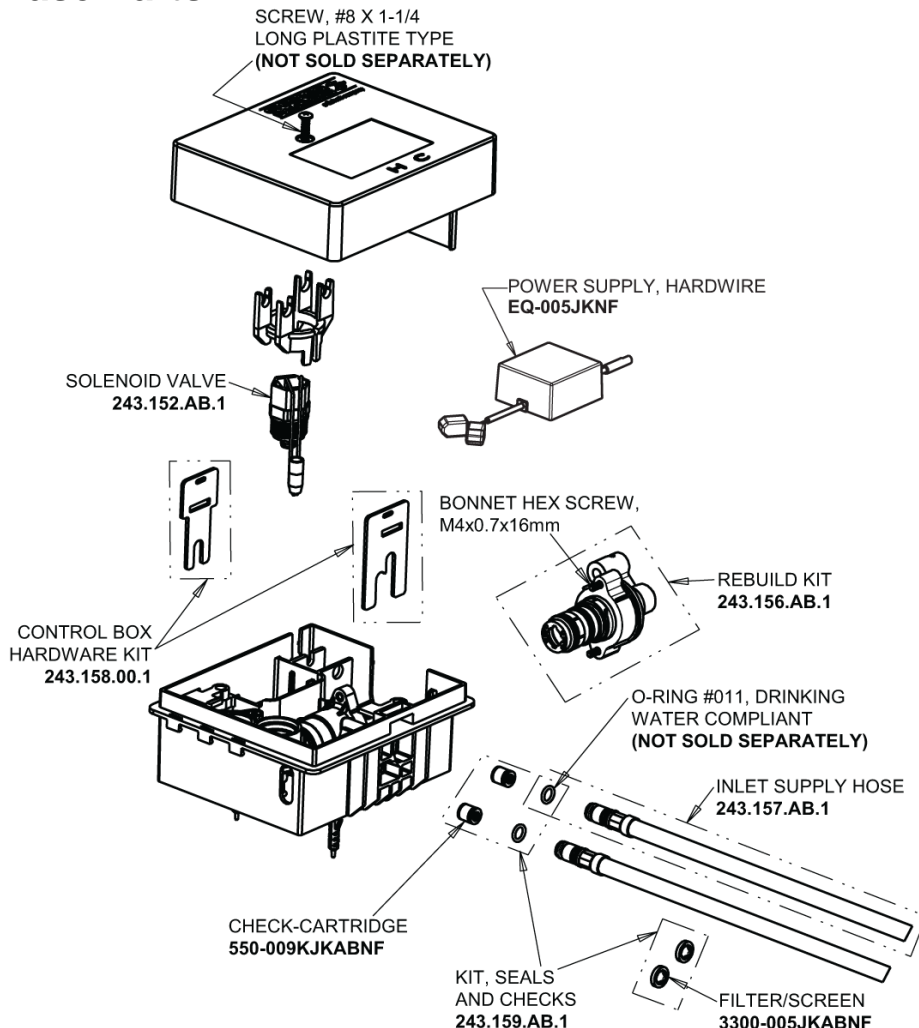

# Repair Parts

EQ-A12A-53ABBN

EQ Curved Series Lavatory Sink Faucet with Hands-free Infrared Detection

a Geberit company

## EQ-53KJKABNF EQ Control Box, AC Hard-wired, Thermostatic Mixer Base Parts:

## Brushed Nickel EQ Curved Spout, 0.5 GPM EQ-A11A-KJKABBN

## 4" Cover Plate, Brushed Nickel, for EQ Curved/High Arc Spouts EQ-A12-KJKBN