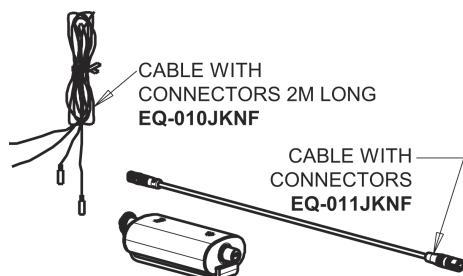

# Repair Parts

EQ-A12A-53ABBN

EQ Curved Series Lavatory Sink Faucet with Hands-free Infrared Detection

a Geberit company

## EQ-53KJKABNF EQ Control Box, AC Hard-wired, Thermostatic Mixer Base Parts:

## Brushed Nickel EQ Curved Spout, 0.5 GPM EQ-A11A-KJKABBN

## 4" Cover Plate, Brushed Nickel, for EQ Curved/High Arc Spouts EQ-A12-KJKBN