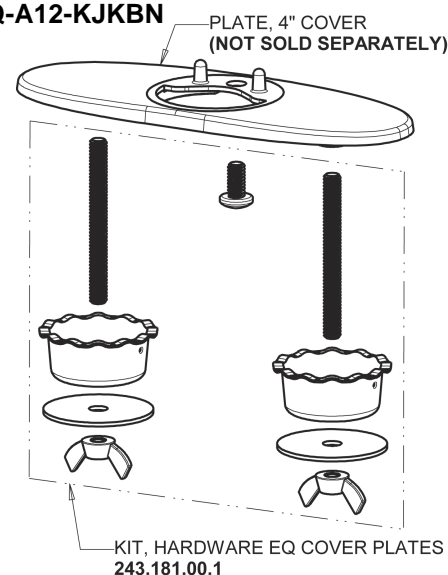

## EQ-53KJKABNF EQ Control Box, AC Hard-wired, Thermostatic Mixer Base Parts:

## 4" Cover Plate, Brushed Nickel, for EQ Curved/High Arc Spouts EQ-A12-KJKBN