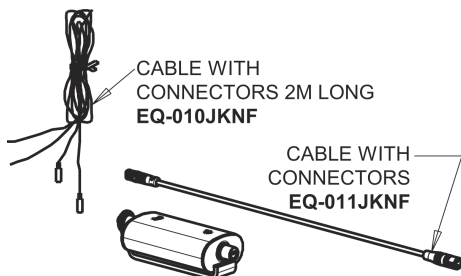

Repair Parts

EQ-A12A-52ABCP

EQ Curved Series Lavatory Sink Faucet with Hands-free Infrared Detection

**CHICAGO
FAUCETS®**
Geberit Group

EQ-52KJKABNF EQ Control Box, AC Hard-wired, Mechanical Mixer Base Parts:

EQ Brownout Protector (Accessory Only) EQ-012JKNF

Polished Chrome EQ Curved Spout, 0.5 GPM EQ-A11A-KJKABCP

4" Cover Plate, Polished Chrome, for EQ Curved/High Arc Spouts EQ-A12-KJKCP

For Technical Assistance: