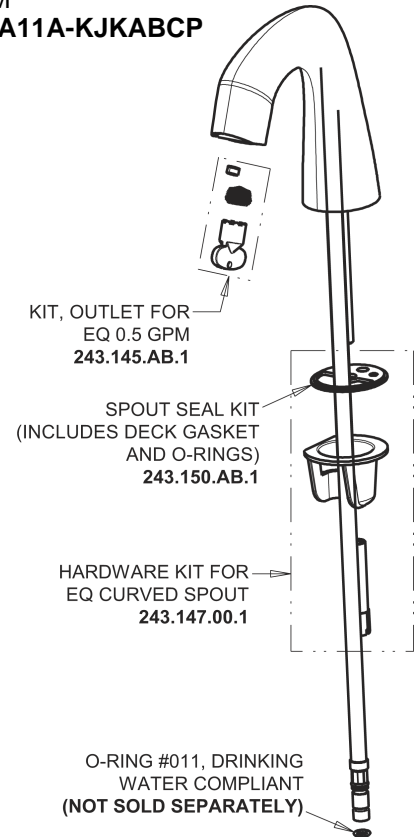

Repair Parts

EQ-A12A-52ABCP

EQ Curved Series Lavatory Sink Faucet with Hands-free Infrared Detection

**CHICAGO
FAUCETS®**
Geberit Group

EQ-52KJKABNF EQ Control Box, AC Hard-wired, Mechanical Mixer Base Parts:

EQ Brownout Protector (Accessory Only) EQ-012JKNF

Polished Chrome EQ Curved Spout, 0.5 GPM EQ-A11A-KJKABCP

4" Cover Plate, Polished Chrome, for EQ Curved/High Arc Spouts EQ-A12-KJKCP

For Technical Assistance: