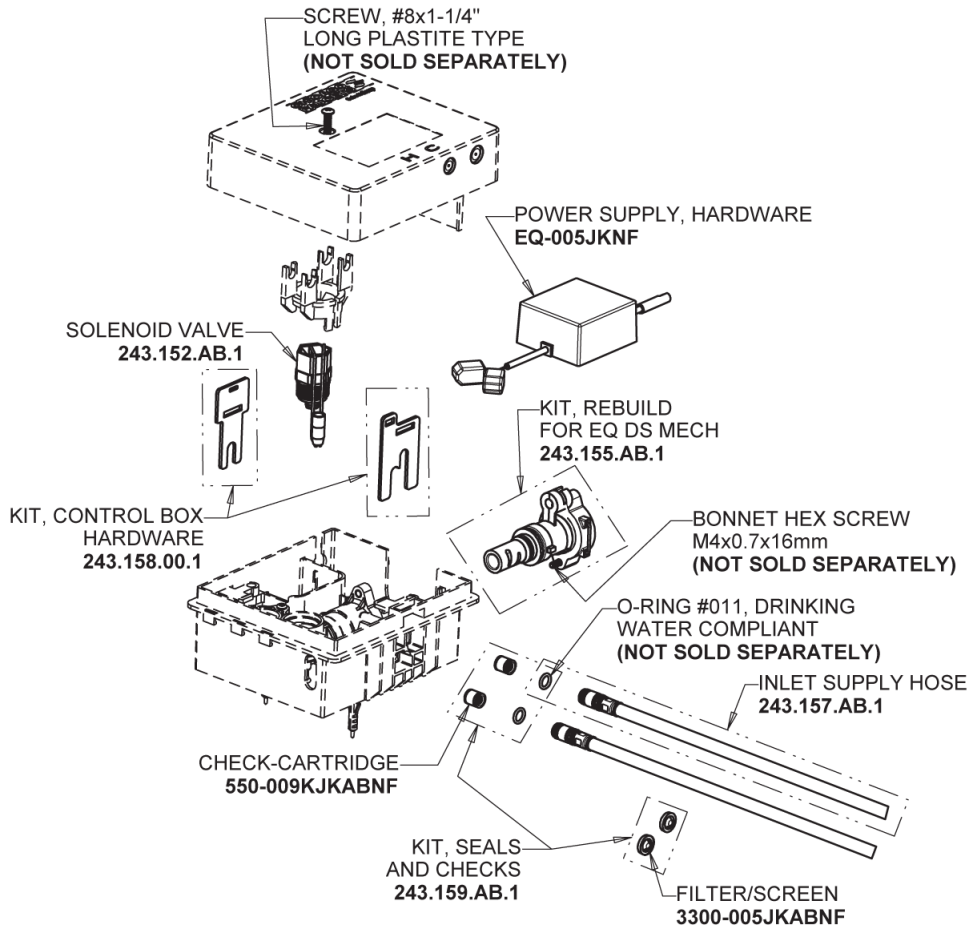

Repair Parts

EQ-A12A-52ABCP

EQ Curved Series Lavatory Sink Faucet with Hands-free Infrared Detection

**CHICAGO
FAUCETS®**
Geberit Group

EQ-52KJKABNF EQ Control Box, AC Hard-wired, Mechanical Mixer Base Parts:

EQ Brownout Protector (Accessory Only) EQ-012JKNF

Polished Chrome EQ Curved Spout, 0.5 GPM EQ-A11A-KJKABCP

4" Cover Plate, Polished Chrome, for EQ Curved/High Arc Spouts EQ-A12-KJKCP

For Technical Assistance: