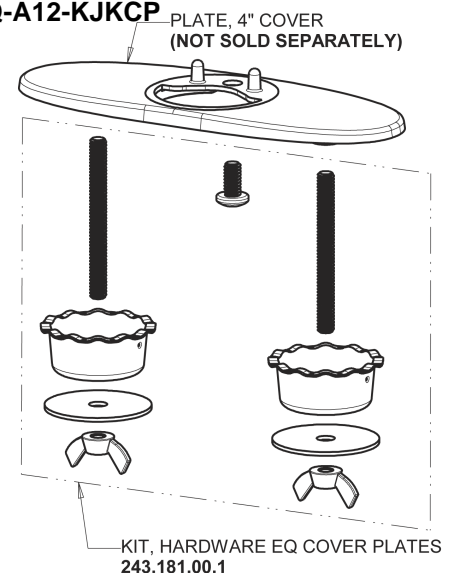

Repair Parts

EQ-A12A-52ABCP

EQ Curved Series Lavatory Sink Faucet with Hands-free Infrared Detection

**CHICAGO
FAUCETS®**
Geberit Group

EQ-52KJKABNF EQ Control Box, AC Hard-wired, Mechanical Mixer Base Parts:

EQ Brownout Protector (Accessory Only) EQ-012JKNF

Polished Chrome EQ Curved Spout, 0.5 GPM EQ-A11A-KJKABCP

4" Cover Plate, Polished Chrome, for EQ Curved/High Arc Spouts EQ-A12-KJKCP

For Technical Assistance: