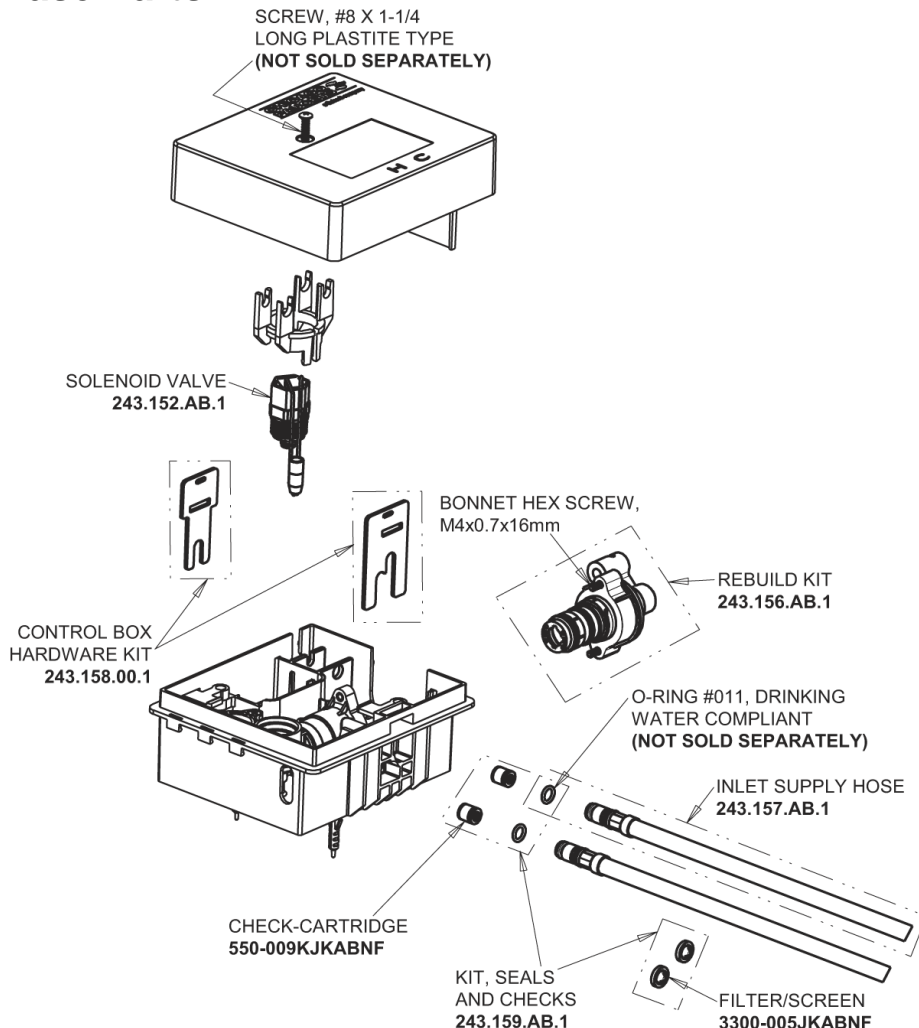

Repair Parts

EQ-A12A-43ABCP

EQ Curved Series Lavatory Sink Faucet with Hands-free Infrared Detection

a Geberit company

EQ-43KJKABNF EQ Control Box, AC (Less Transformer), Thermostatic Mixer Base Parts:

EQ Brownout Protector (Accessory Only) EQ-012JKNF

Polished Chrome EQ Curved Spout, 0.5 GPM EQ-A11A-KJKABCP

4" Cover Plate, Polished Chrome, for EQ Curved/High Arc Spouts EQ-A12-KJKCP

For Technical Assistance:

Phone: 800-TEC-TRUE (832-8783)

Email: techsupport.us@chicagofaucets.com