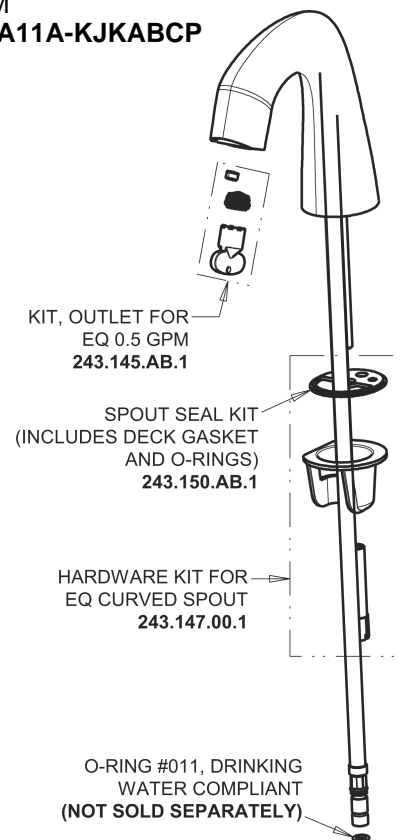

Repair Parts

EQ-A12A-43ABCP

EQ Curved Series Lavatory Sink Faucet with Hands-free Infrared Detection

a Geberit company

EQ-43KJKABNF EQ Control Box, AC (Less Transformer), Thermostatic Mixer Base Parts:

EQ Brownout Protector (Accessory Only) EQ-012JKNF

Polished Chrome EQ Curved Spout, 0.5 GPM EQ-A11A-KJKABCP

4" Cover Plate, Polished Chrome, for EQ Curved/High Arc Spouts EQ-A12-KJKCP

For Technical Assistance:

Phone: 800-TEC-TRUE (832-8783)

Email: techsupport.us@chicagofaucets.com