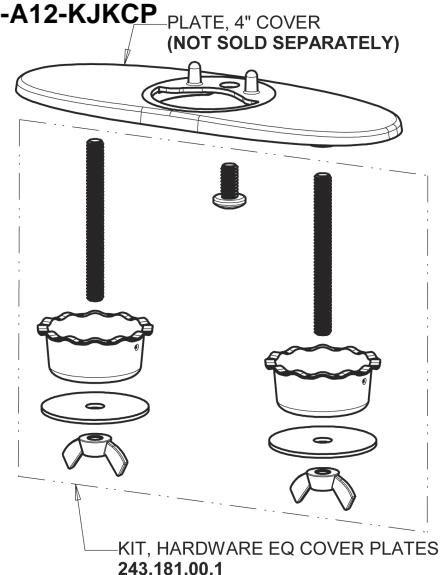

Repair Parts

EQ-A12A-43ABCP

EQ Curved Series Lavatory Sink Faucet with Hands-free Infrared Detection

a Geberit company

EQ-43KJKABNF EQ Control Box, AC (Less Transformer), Thermostatic Mixer Base Parts:

EQ Brownout Protector (Accessory Only) EQ-012JKNF

Polished Chrome EQ Curved Spout, 0.5 GPM EQ-A11A-KJKABCP

4" Cover Plate, Polished Chrome, for EQ Curved/High Arc Spouts EQ-A12-KJKCP

For Technical Assistance:

Phone: 800-TEC-TRUE (832-8783)

Email: techsupport.us@chicagofaucets.com