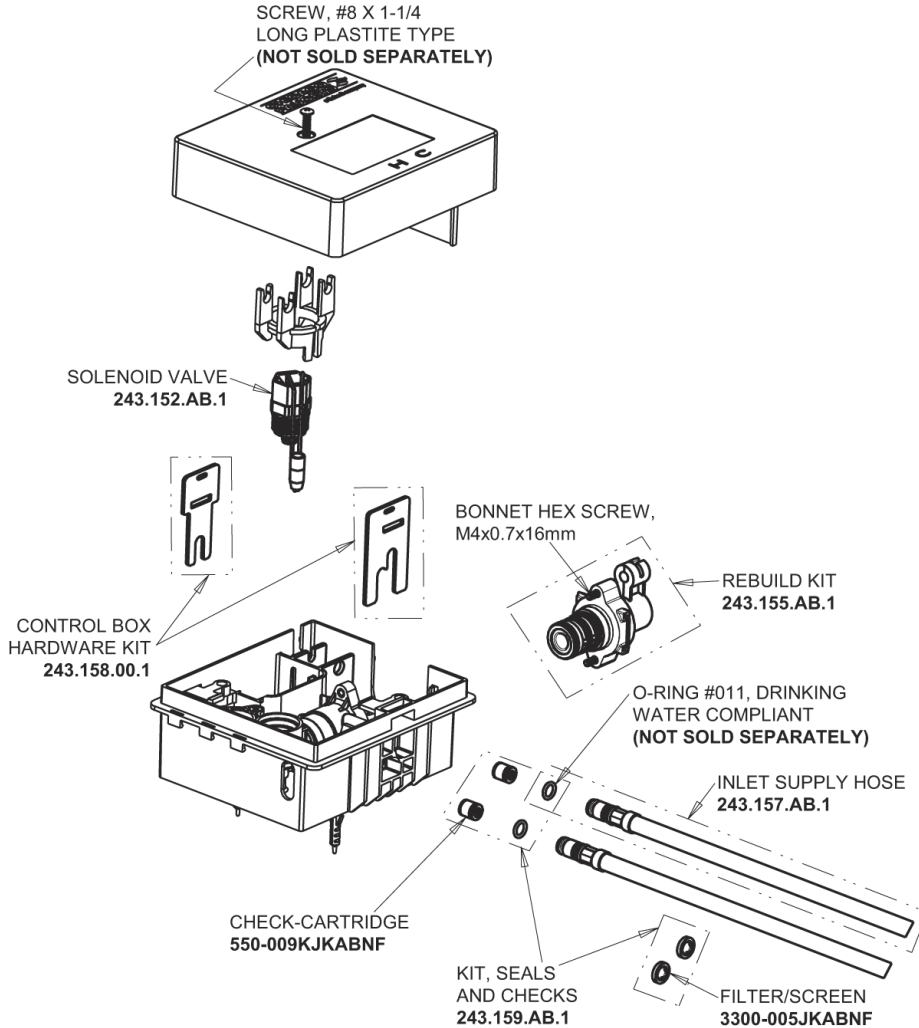

Repair Parts

EQ-A12A-42ABCP

EQ Curved Series Lavatory Sink Faucet with Hands-free Infrared Detection

CHICAGO FAUCETS®

Geberit Group

EQ-42KJKABNF EQ Control Box, AC (Less Transformer), Mechanical Mixer Base Parts:

EQ Brownout Protector (Accessory Only) EQ-012JKNF

Polished Chrome EQ Curved Spout, 0.5 GPM EQ-A11A-KJKABCP

4" Cover Plate, Polished Chrome, for EQ Curved/High Arc Spouts EQ-A12-KJKCP

For Technical Assistance: