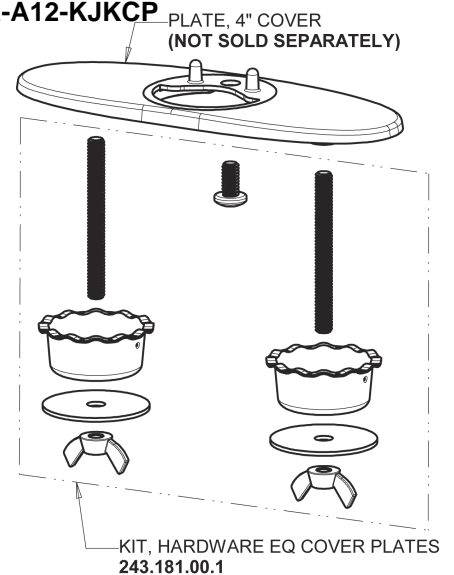

Repair Parts

EQ-A12A-42ABCP

EQ Curved Series Lavatory Sink Faucet with Hands-free Infrared Detection

CHICAGO FAUCETS®

Geberit Group

EQ-42KJKABNF EQ Control Box, AC (Less Transformer), Mechanical Mixer Base Parts:

EQ Brownout Protector (Accessory Only) EQ-012JKNF

Polished Chrome EQ Curved Spout, 0.5 GPM EQ-A11A-KJKABCP

4" Cover Plate, Polished Chrome, for EQ Curved/High Arc Spouts EQ-A12-KJKCP

For Technical Assistance: