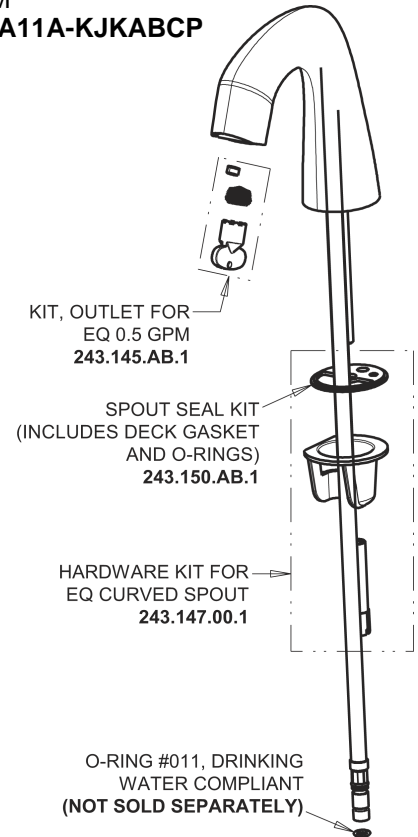

Repair Parts

EQ-A12A-42ABCP

EQ Curved Series Lavatory Sink Faucet with Hands-free Infrared Detection

CHICAGO FAUCETS®

Geberit Group

EQ-42KJKABNF EQ Control Box, AC (Less Transformer), Mechanical Mixer Base Parts:

EQ Brownout Protector (Accessory Only) EQ-012JKNF

Polished Chrome EQ Curved Spout, 0.5 GPM EQ-A11A-KJKABCP

4" Cover Plate, Polished Chrome, for EQ Curved/High Arc Spouts EQ-A12-KJKCP

For Technical Assistance: