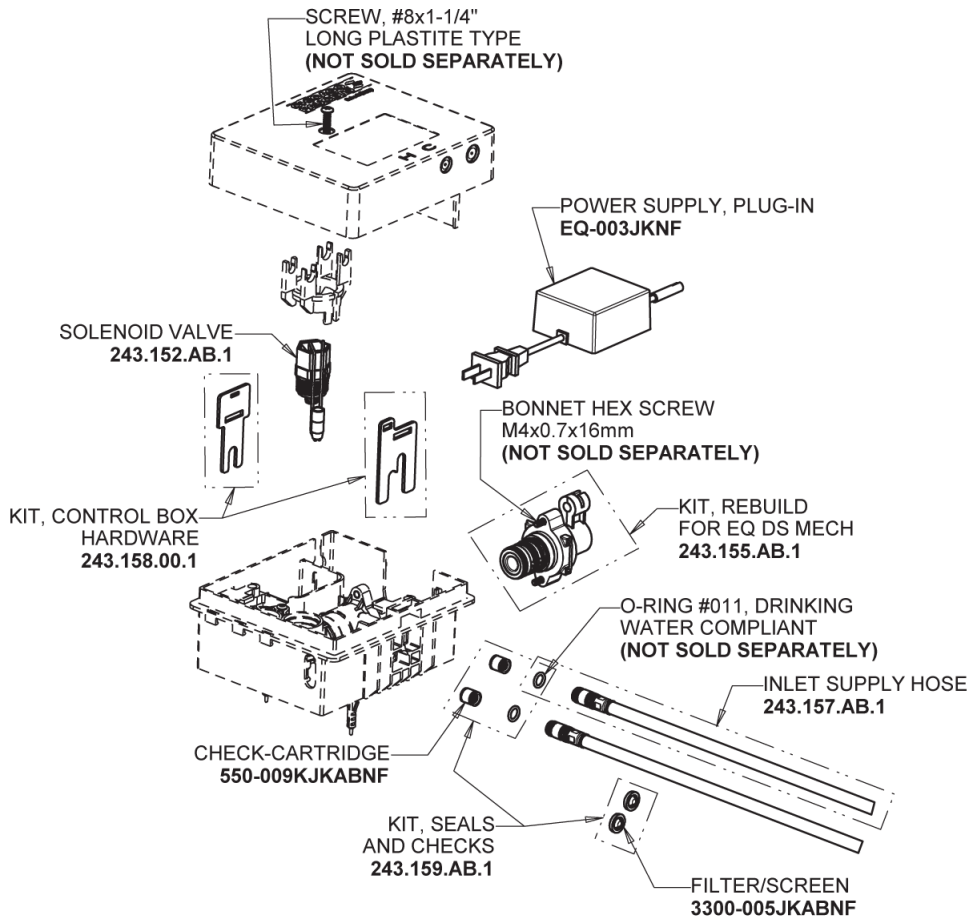

Repair Parts

EQ-A12A-32ABCP

EQ Curved Series Lavatory Sink Faucet with Hands-free Infrared Detection

EQ-32KJKABNF EQ Control Box, AC Plug-in, Mechanical Mixer Base Parts:

EQ Brownout Protector (Accessory Only) EQ-012JKNF

Polished Chrome EQ Curved Spout, 0.5 GPM EQ-A11A-KJKABCP

4" Cover Plate, Polished Chrome, for EQ Curved/High Arc Spouts EQ-A12-KJKCP

For Technical Assistance:

Phone: 800-TEC-TRUE (832-8783)

Email: techsupport.us@chicagofaucets.com