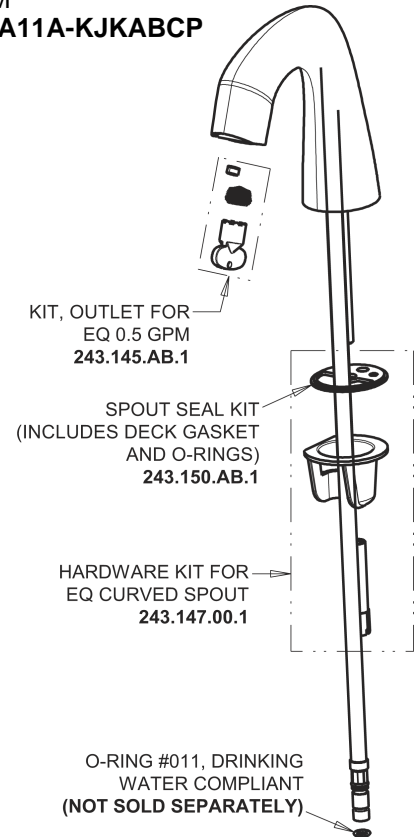

Repair Parts

EQ-A12A-32ABCP

EQ Curved Series Lavatory Sink Faucet with Hands-free Infrared Detection

EQ-32KJKABNF EQ Control Box, AC Plug-in, Mechanical Mixer Base Parts:

EQ Brownout Protector (Accessory Only) EQ-012JKNF

Polished Chrome EQ Curved Spout, 0.5 GPM EQ-A11A-KJKABCP

4" Cover Plate, Polished Chrome, for EQ Curved/High Arc Spouts EQ-A12-KJKCP

For Technical Assistance:

Phone: 800-TEC-TRUE (832-8783)

Email: techsupport.us@chicagofaucets.com