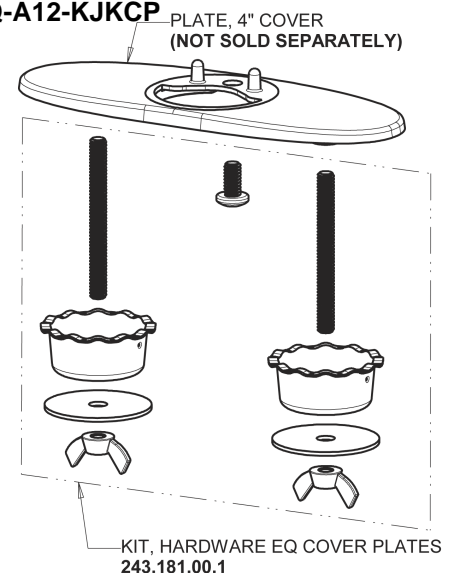

Repair Parts

EQ-A12A-32ABCP

EQ Curved Series Lavatory Sink Faucet with Hands-free Infrared Detection

EQ-32KJKABNF EQ Control Box, AC Plug-in, Mechanical Mixer Base Parts:

EQ Brownout Protector (Accessory Only) EQ-012JKNF

Polished Chrome EQ Curved Spout, 0.5 GPM EQ-A11A-KJKABCP

4" Cover Plate, Polished Chrome, for EQ Curved/High Arc Spouts EQ-A12-KJKCP

For Technical Assistance:

Phone: 800-TEC-TRUE (832-8783)

Email: techsupport.us@chicagofaucets.com