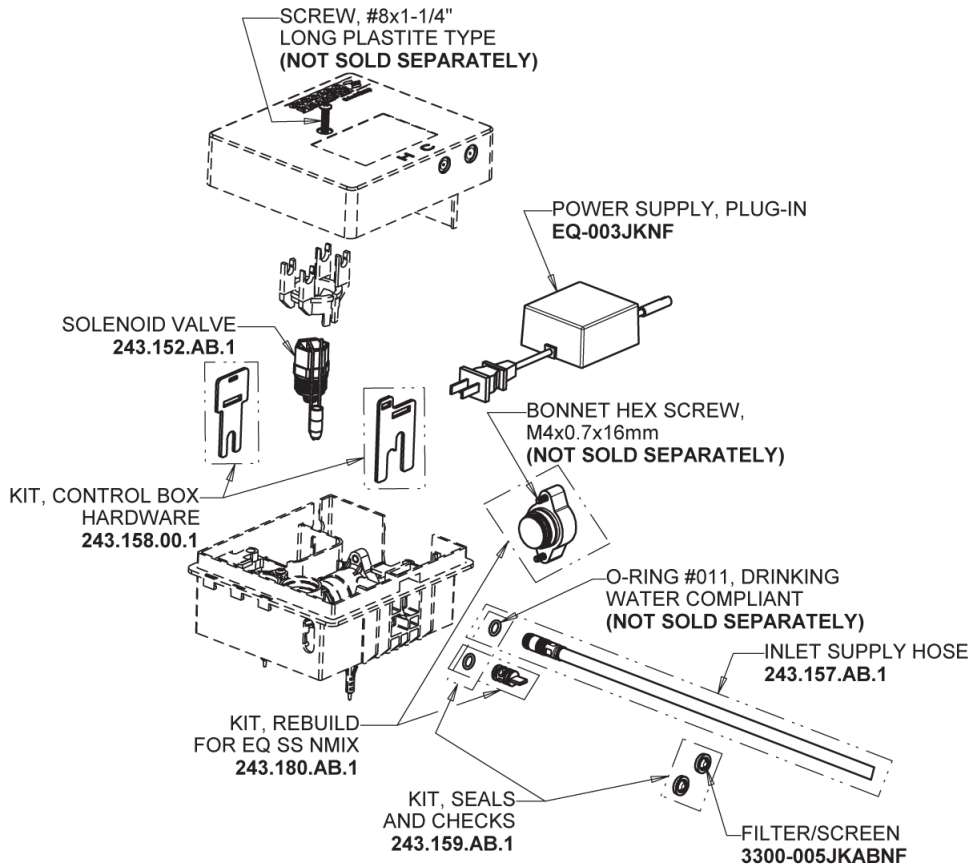

# Repair Parts

EQ-A12A-31ABCP

EQ Curved Series Lavatory Sink Faucet with Hands-free Infrared Detection

## EQ-31KJKABNF EQ Control Box, AC Plug-in, Single-Supply Base Parts:

## EQ Brownout Protector (Accessory Only) EQ-012JKNF

## 4" Cover Plate, Polished Chrome, for EQ Curved/High Arc Spouts EQ-A12-KJKCP