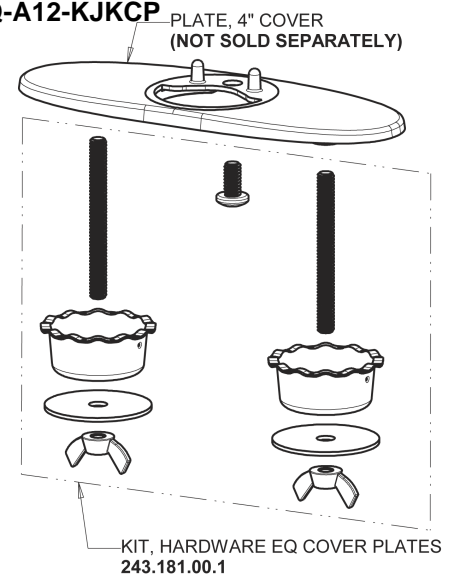

## EQ-31KJKABNF EQ Control Box, AC Plug-in, Single-Supply Base Parts:

## 4" Cover Plate, Polished Chrome, for EQ Curved/High Arc Spouts EQ-A12-KJKCP