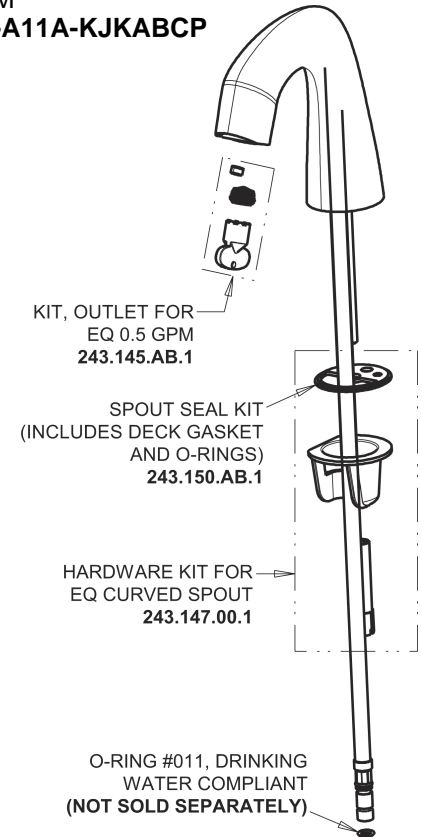

# Repair Parts

EQ-A12A-31ABCP

EQ Curved Series Lavatory Sink Faucet with Hands-free Infrared Detection

## EQ-31KJKABNF EQ Control Box, AC Plug-in, Single-Supply Base Parts:

## Polished Chrome EQ Curved Spout, 0.5 GPM EQ-A11A-KJKABCP

## 4" Cover Plate, Polished Chrome, for EQ Curved/High Arc Spouts EQ-A12-KJKCP