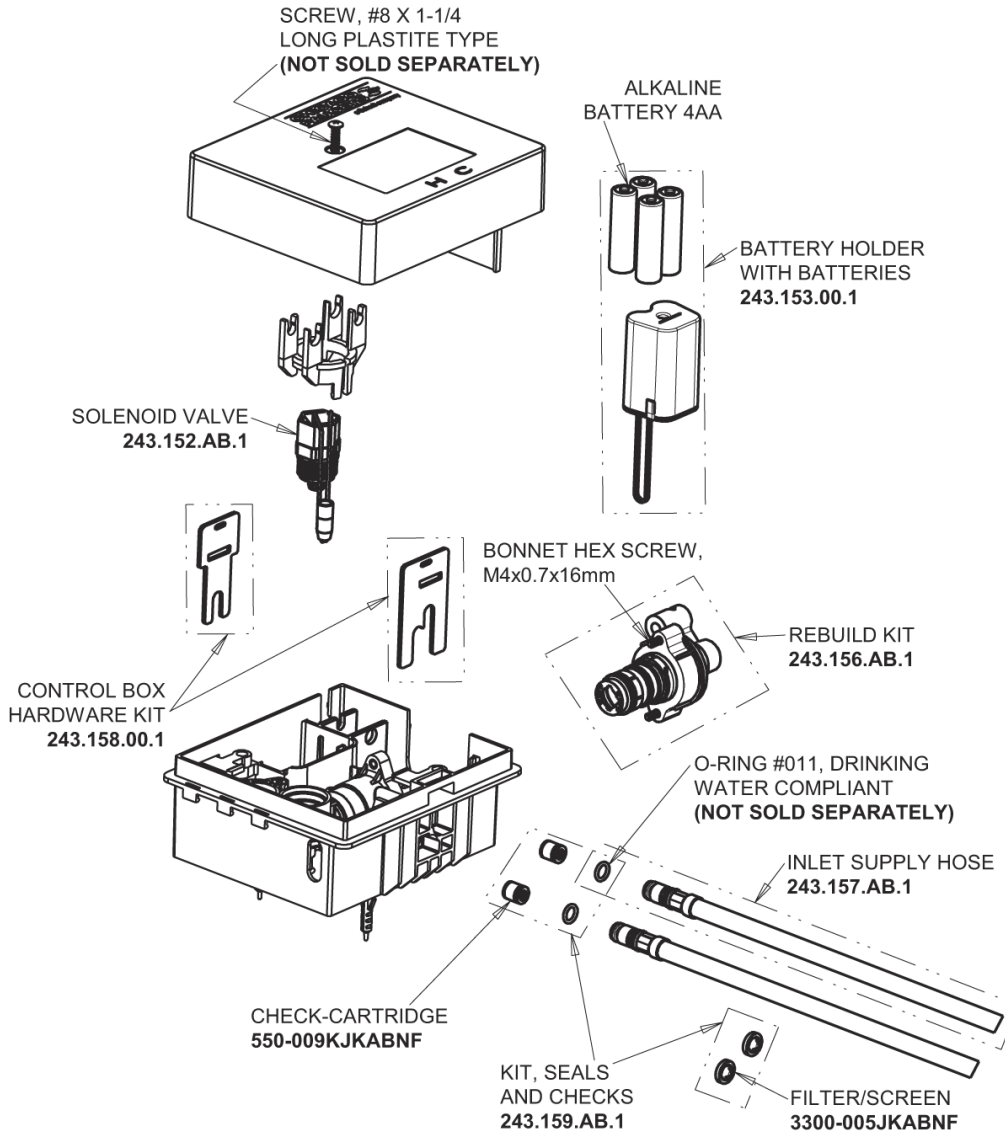

# Repair Parts

EQ-A12A-13ABCP

EQ Curved Series Lavatory Sink Faucet with Hands-free Infrared Detection

**CHICAGO FAUCETS**

a Geberit company

## EQ-13KJKABNF EQ Control Box, Battery, Thermostatic Mixer Base Parts:

## Polished Chrome EQ Curved Spout, 0.5 GPM EQ-A11A-KJKABCP

## 4" Cover Plate, Polished Chrome, for EQ Curved/High Arc Spouts EQ-A12-KJKCP