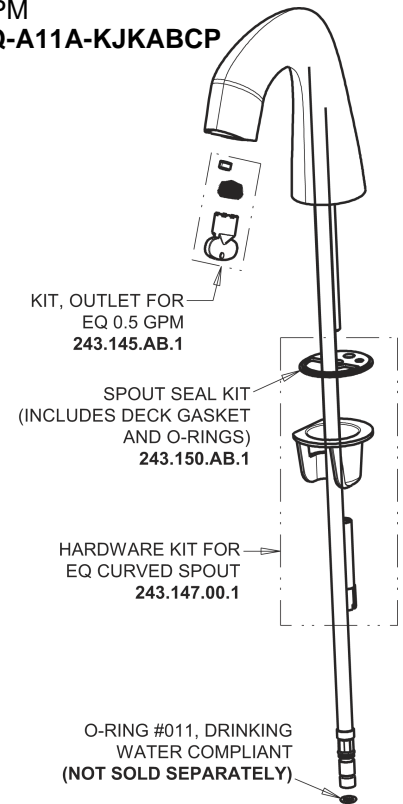

# Repair Parts

EQ-A12A-13ABCP

EQ Curved Series Lavatory Sink Faucet with Hands-free Infrared Detection

**CHICAGO FAUCETS**

a Geberit company

## EQ-13KJKABNF EQ Control Box, Battery, Thermostatic Mixer Base Parts:

## Polished Chrome EQ Curved Spout, 0.5 GPM EQ-A11A-KJKABCP

## 4" Cover Plate, Polished Chrome, for EQ Curved/High Arc Spouts EQ-A12-KJKCP