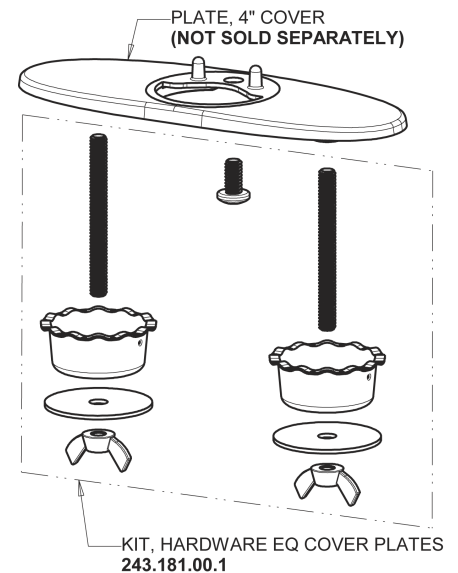

# Repair Parts

EQ-A12A-13ABCP

EQ Curved Series Lavatory Sink Faucet with Hands-free Infrared Detection

**CHICAGO FAUCETS**

a Geberit company

## EQ-13KJKABNF EQ Control Box, Battery, Thermostatic Mixer Base Parts:

## 4" Cover Plate, Polished Chrome, for EQ Curved/High Arc Spouts EQ-A12-KJKCP