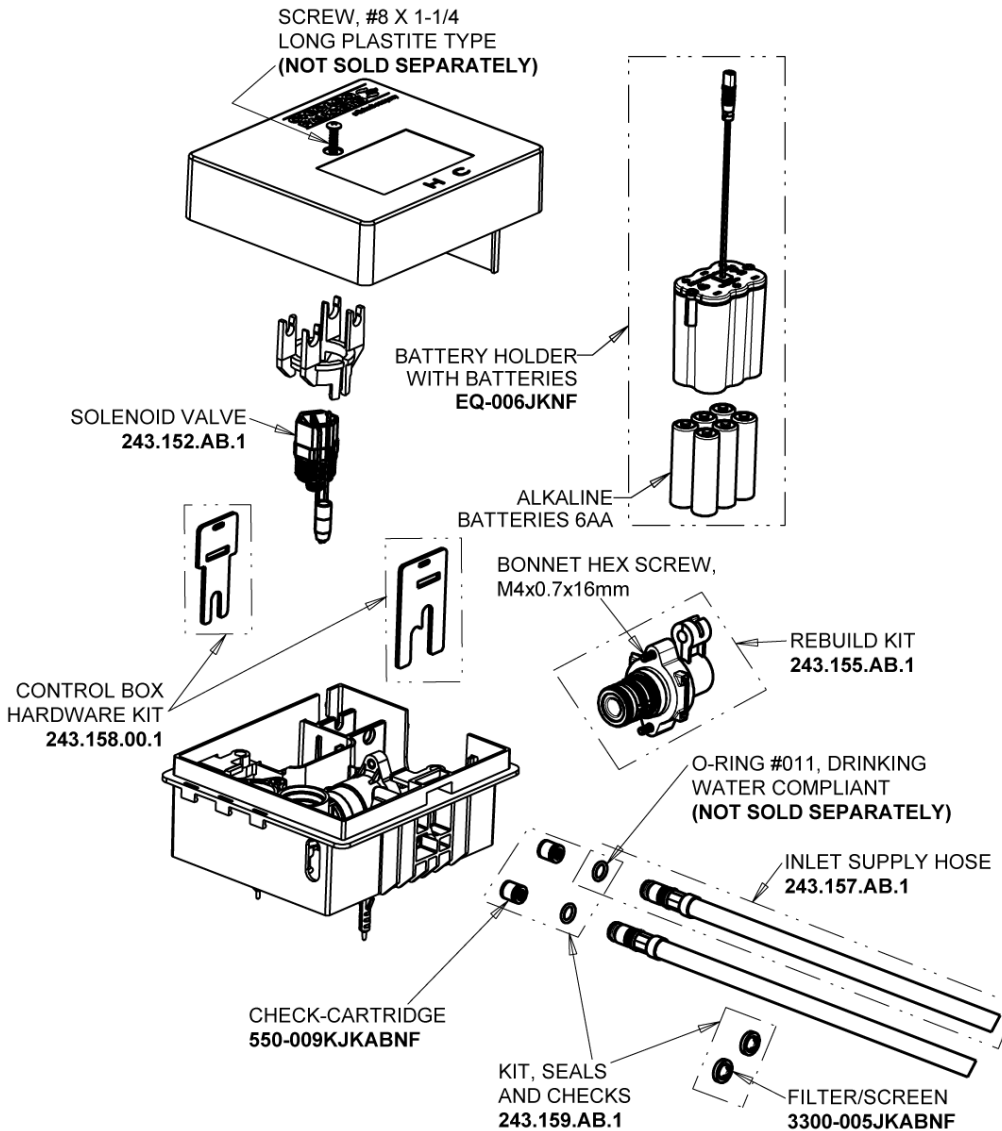

Repair Parts

EQ-A12A-12ABBN

EQ Curved Series Lavatory Sink Faucet with Hands-free Infrared Detection

**CHICAGO
FAUCETS®**
Geberit Group

EQ-12KJKABNF EQ Control Box, Battery, Mechanical Mixer Base Parts:

Brushed Nickel EQ Curved Spout, 0.5 GPM EQ-A11A-KJKABBN

4" Cover Plate, Brushed Nickel, for EQ Curved/High Arc Spouts EQ-A12-KJKBN

For Technical Assistance:

Phone: 800-TEC-TRUE (832-8783)

Email: techsupport.us@chicagofaucets.com

2100 South Clearwater Drive

Des Plaines, IL 60018