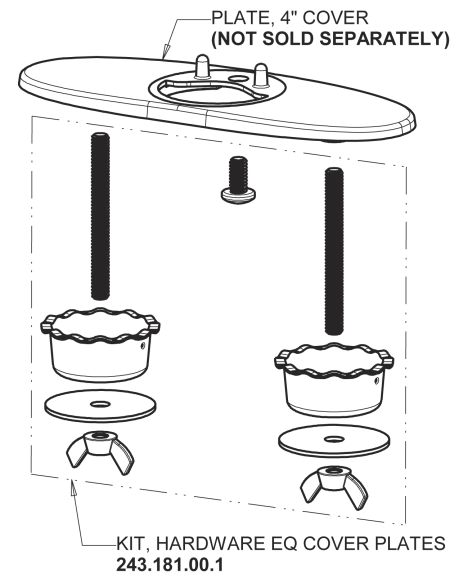

Repair Parts

EQ-A12A-12ABBN

EQ Curved Series Lavatory Sink Faucet with Hands-free Infrared Detection

**CHICAGO
FAUCETS®**
Geberit Group

EQ-12KJKABNF EQ Control Box, Battery, Mechanical Mixer Base Parts:

Brushed Nickel EQ Curved Spout, 0.5 GPM EQ-A11A-KJKABBN

4" Cover Plate, Brushed Nickel, for EQ Curved/High Arc Spouts EQ-A12-KJKBN

For Technical Assistance:

Phone: 800-TEC-TRUE (832-8783)

Email: techsupport.us@chicagofaucets.com

2100 South Clearwater Drive

Des Plaines, IL 60018