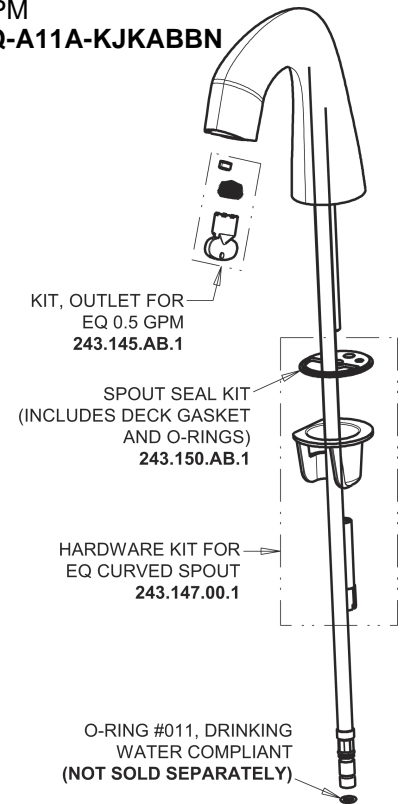

Repair Parts

EQ-A12A-12ABBN

EQ Curved Series Lavatory Sink Faucet with Hands-free Infrared Detection

**CHICAGO
FAUCETS®**
Geberit Group

EQ-12KJKABNF EQ Control Box, Battery, Mechanical Mixer Base Parts:

Brushed Nickel EQ Curved Spout, 0.5 GPM EQ-A11A-KJKABBN

4" Cover Plate, Brushed Nickel, for EQ Curved/High Arc Spouts EQ-A12-KJKBN

For Technical Assistance:

Phone: 800-TEC-TRUE (832-8783)

Email: techsupport.us@chicagofaucets.com

2100 South Clearwater Drive

Des Plaines, IL 60018