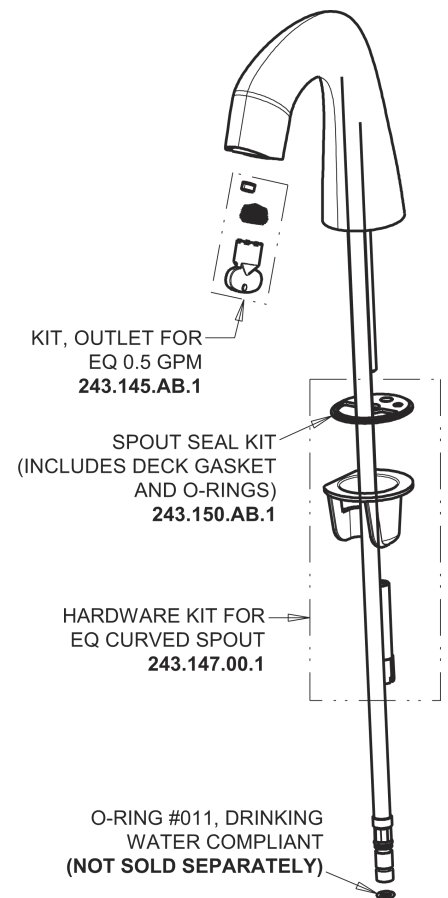

Repair Parts

EQ-A11C-63ABCP

EQ Curved Series Lavatory Sink Faucet with Hands-free Infrared Detection

CHICAGO FAUCETS®

Geberit Group

EQ-63KJKABNF EQ Control Box, Long Life Battery, Thermostatic Mixer Base Parts:

Polished Chrome EQ Curved Spout, 0.5 GPM EQ-A11A-KJKABCP

For Technical Assistance:

Phone: 800-TEC-TRUE (832-8783)

Email: techsupport.us@chicago faucets.com

2100 South Clearwater Drive

Des Plaines, IL 60018