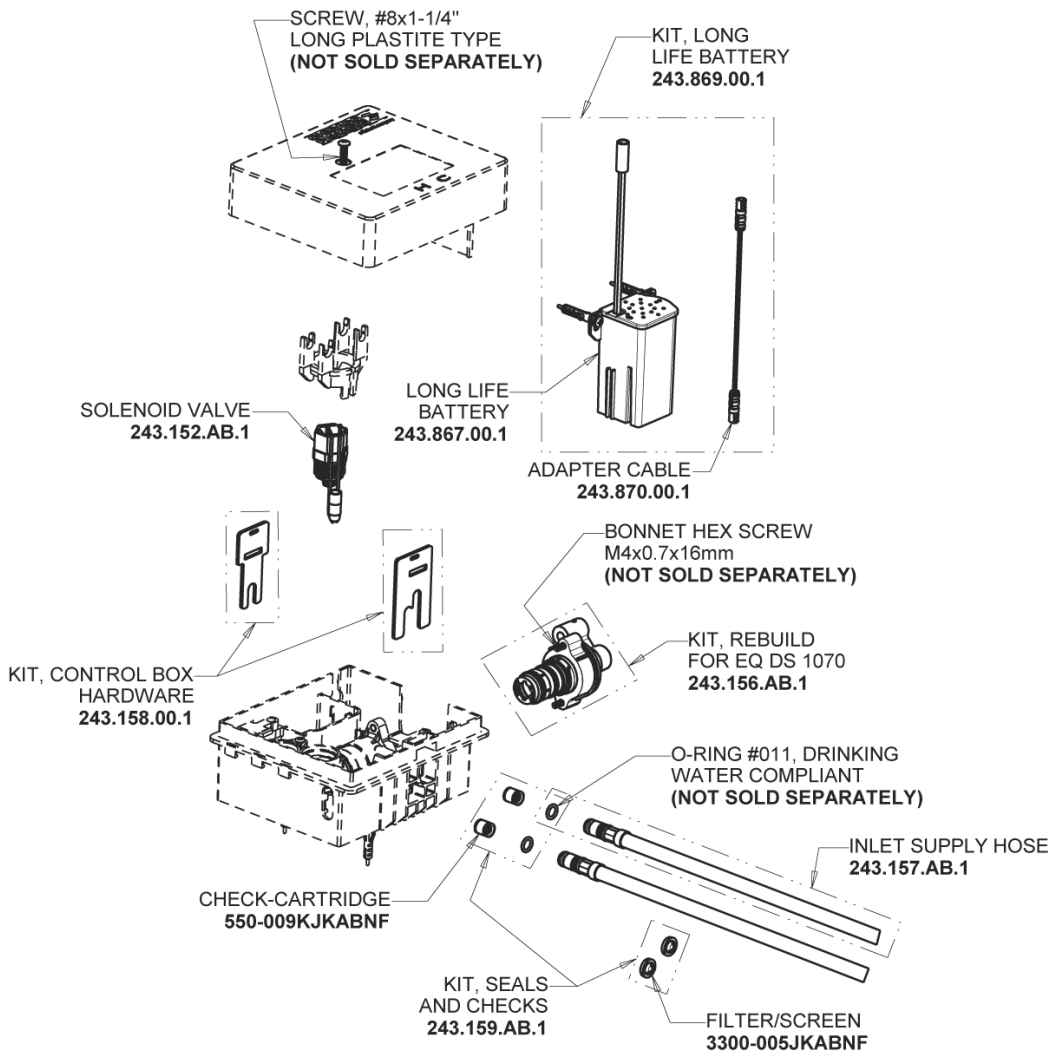

Repair Parts

EQ-A11C-63ABCP

EQ Curved Series Lavatory Sink Faucet with Hands-free Infrared Detection

CHICAGO FAUCETS®

Geberit Group

EQ-63KJKABNF EQ Control Box, Long Life Battery, Thermostatic Mixer Base Parts:

Polished Chrome EQ Curved Spout, 0.5 GPM EQ-A11A-KJKABCP

For Technical Assistance:

Phone: 800-TEC-TRUE (832-8783)

Email: techsupport.us@chicago faucets.com

2100 South Clearwater Drive

Des Plaines, IL 60018