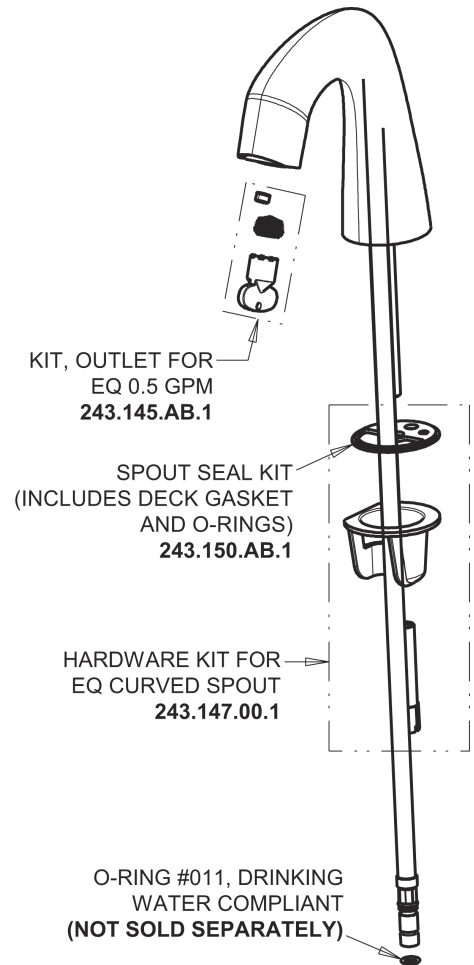

# Repair Parts

EQ-A11C-61ABCP

EQ Curved Series Lavatory Sink Faucet with Hands-free Infrared Detection

## EQ-61KJKABNF EQ Control Box, Long Life Battery, Single-Supply Base Parts:

## Polished Chrome EQ Curved Spout, 0.5 GPM EQ-A11A-KJKABCP