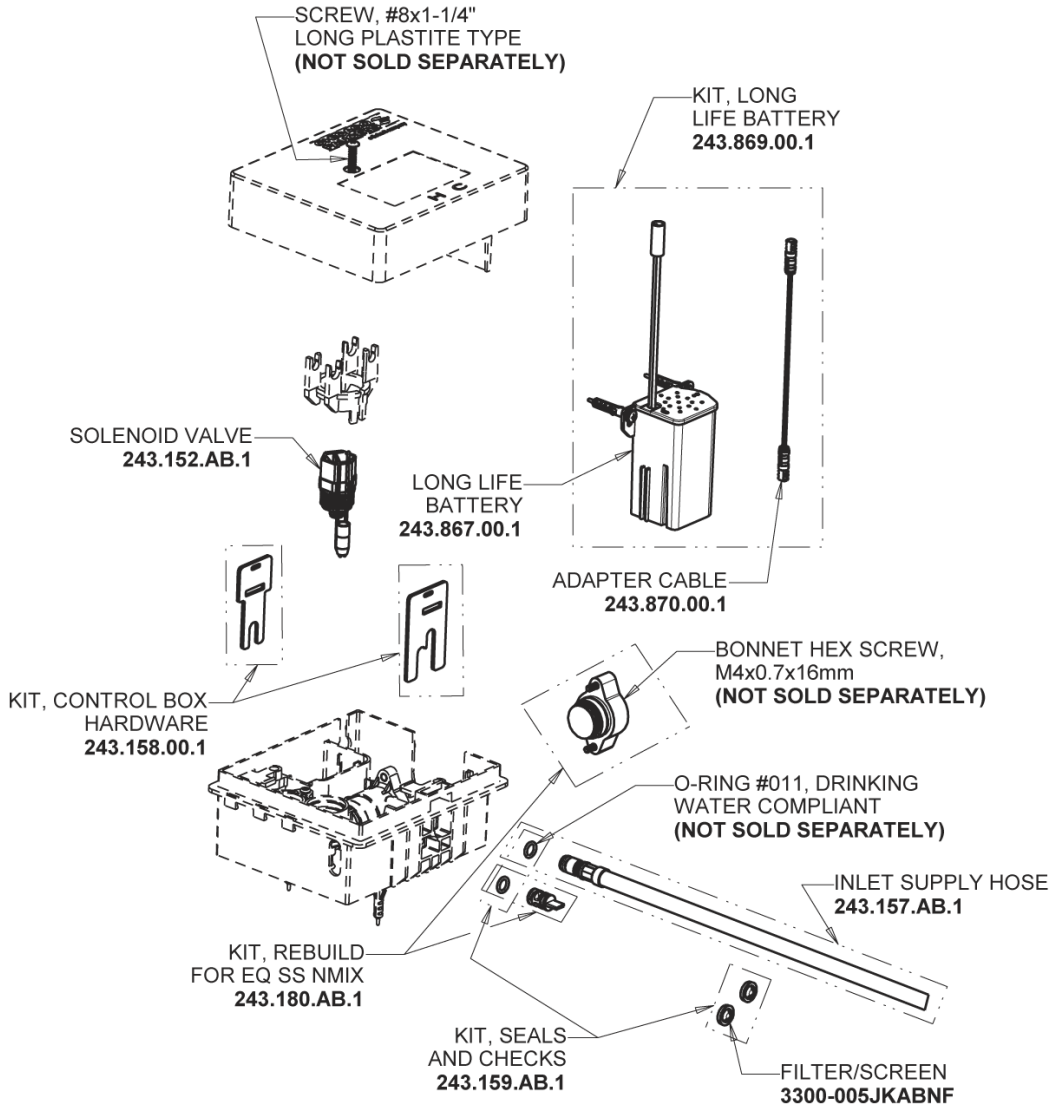

# Repair Parts

EQ-A11C-61ABCP

EQ Curved Series Lavatory Sink Faucet with Hands-free Infrared Detection

## EQ-61KJKABNF EQ Control Box, Long Life Battery, Single-Supply Base Parts:

## Polished Chrome EQ Curved Spout, 0.5 GPM EQ-A11A-KJKABCP