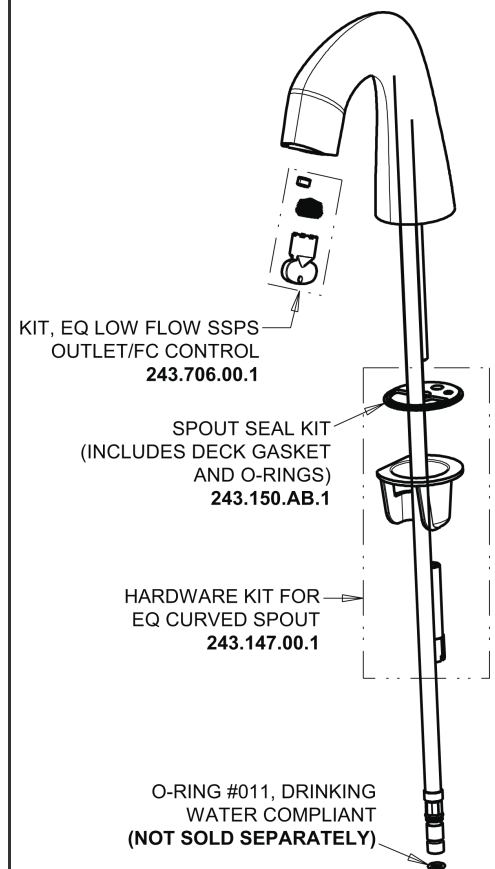

# Repair Parts

EQ-A11C-23ABCP

EQ Curved Series Lavatory Sink Faucet with Hands-free Infrared Detection

## EQ-C-23KJKABNF EQ Control Box, SSPS, Thermostatic Mixer Base Parts:

## Polished Chrome EQ Curved Spout, 0.35 GPM EQ-A11C-KJKABCP