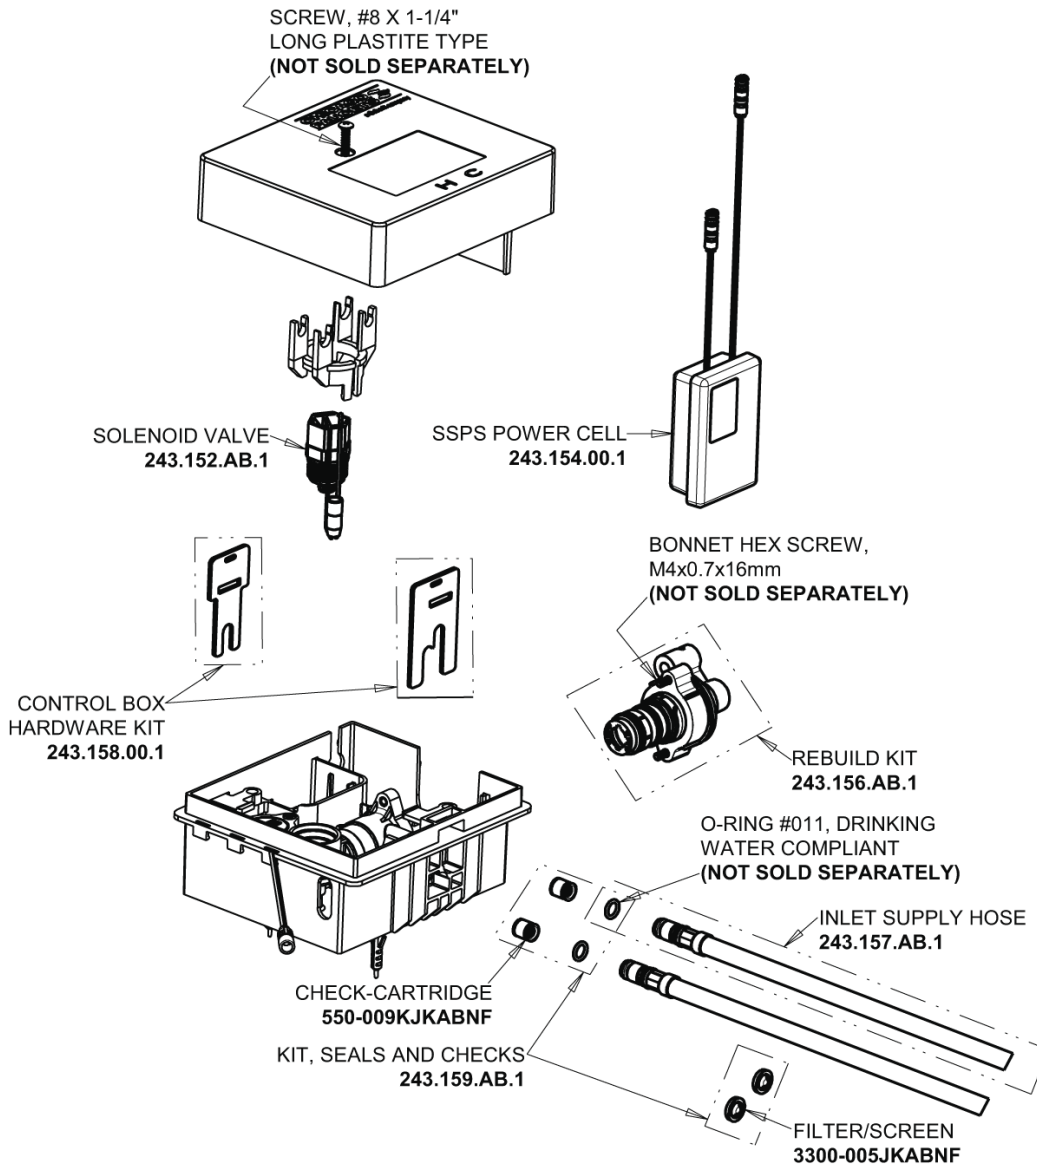

# Repair Parts

EQ-A11C-23ABCP

EQ Curved Series Lavatory Sink Faucet with Hands-free Infrared Detection

## EQ-C-23KJKABNF EQ Control Box, SSPS, Thermostatic Mixer Base Parts:

## Polished Chrome EQ Curved Spout, 0.35 GPM EQ-A11C-KJKABCP