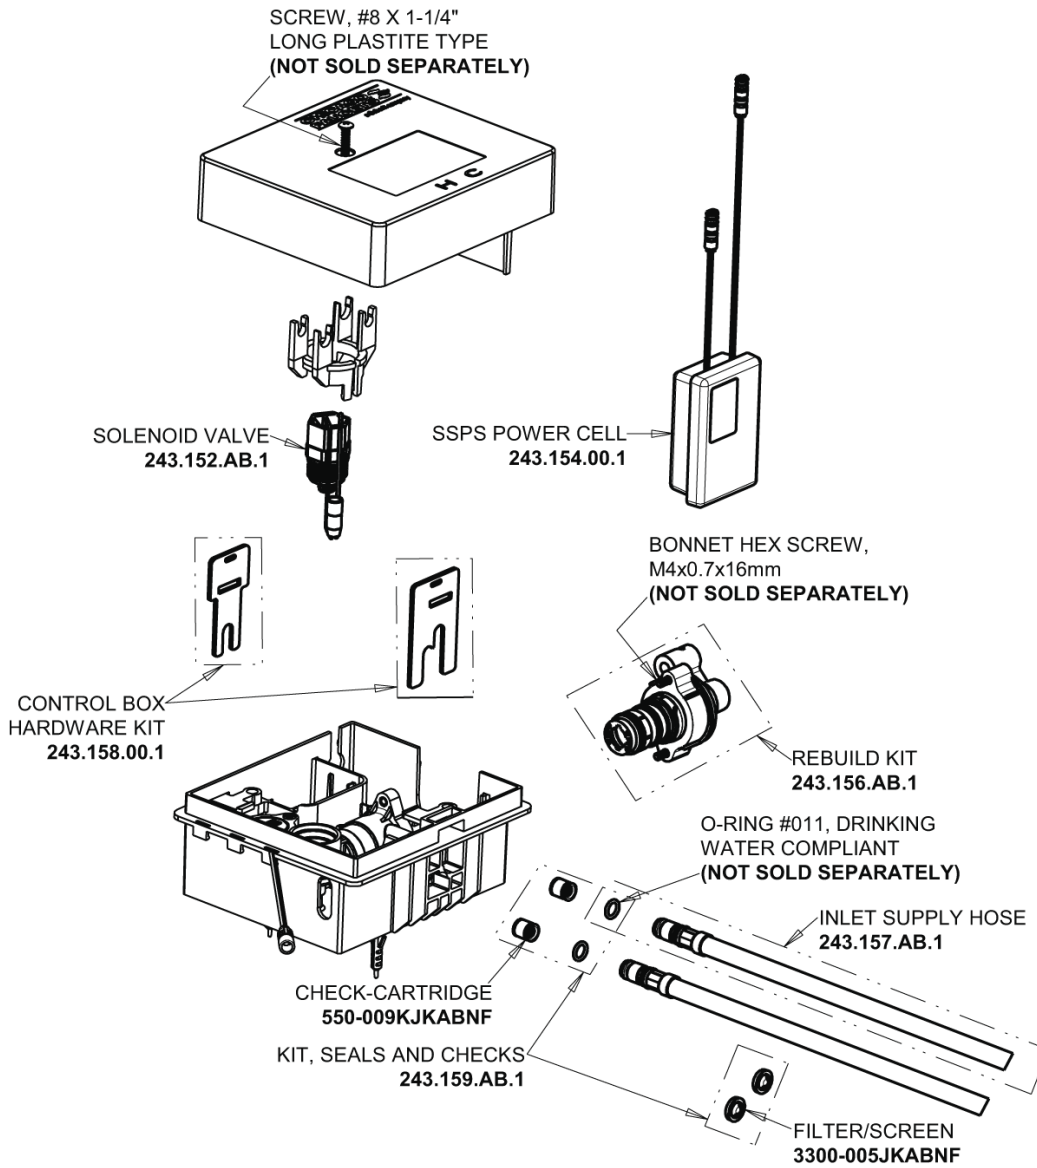

Repair Parts

EQ-A11C-23ABBN

EQ Curved Series Lavatory Sink Faucet with Hands-free Infrared Detection

CHICAGO FAUCETS®

Geberit Group

EQ-C-23KJKABNF EQ Control Box, SSPS, Thermostatic Mixer Base Parts:

Brushed Nickel EQ Curved Spout, 0.35 GPM EQ-A11C-KJKABBN