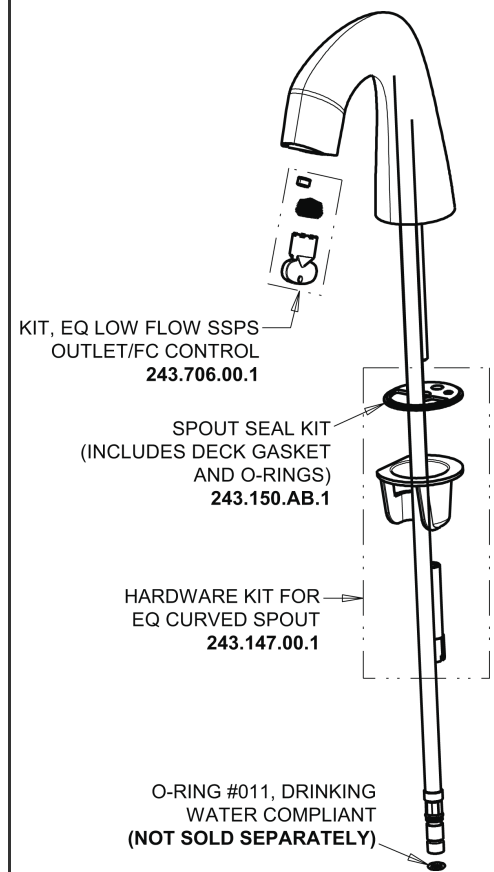

Repair Parts

EQ-A11C-23ABBN

EQ Curved Series Lavatory Sink Faucet with Hands-free Infrared Detection

CHICAGO FAUCETS®

Geberit Group

EQ-C-23KJKABNF EQ Control Box, SSPS, Thermostatic Mixer Base Parts:

Brushed Nickel EQ Curved Spout, 0.35 GPM EQ-A11C-KJKABBN