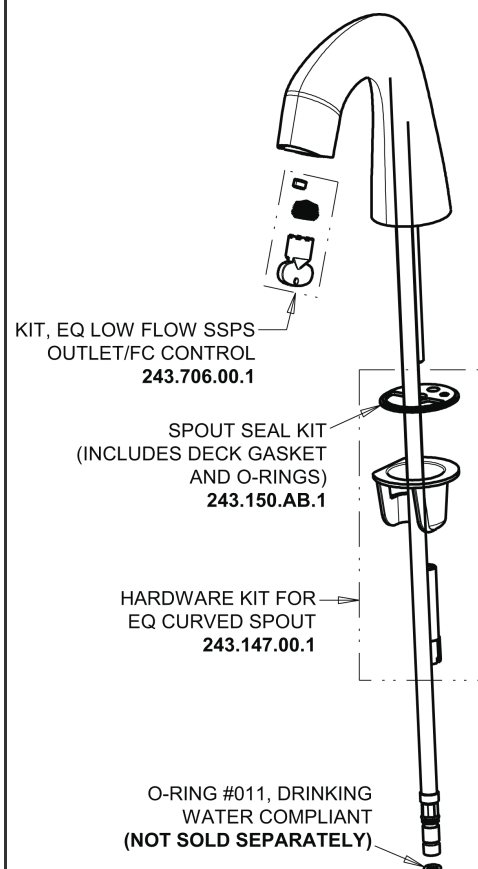

# Repair Parts

EQ-A11C-22ABCP

EQ Curved Series Lavatory Sink Faucet with Hands-free Infrared Detection

## EQ-C-22KJKABNF EQ Control Box, SSPS, Mechanical Mixer Base Parts:

## Polished Chrome EQ Curved Spout, 0.35 GPM EQ-A11C-KJKABCP