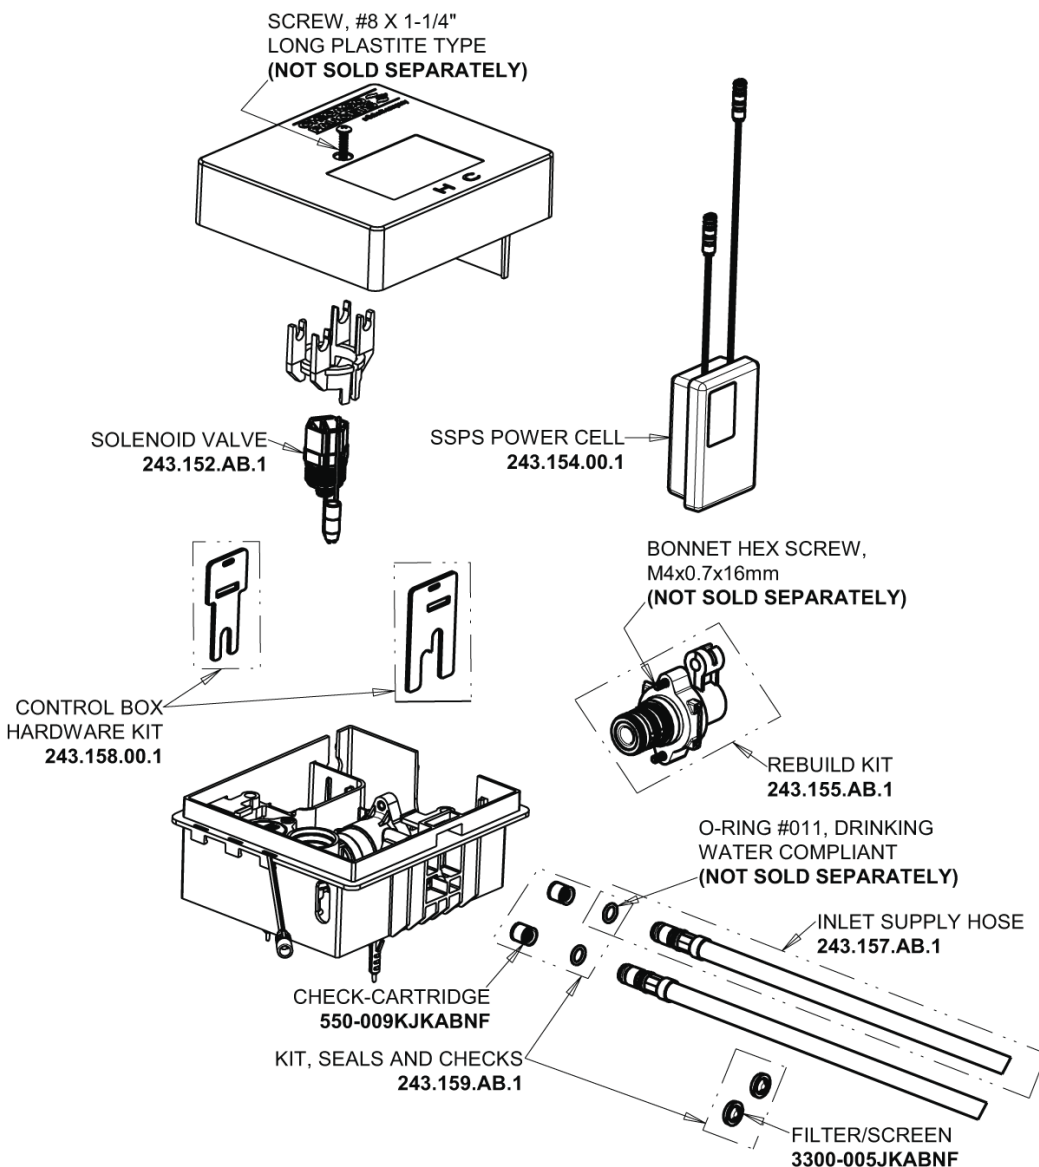

# Repair Parts

EQ-A11C-22ABCP

EQ Curved Series Lavatory Sink Faucet with Hands-free Infrared Detection

## EQ-C-22KJKABNF EQ Control Box, SSPS, Mechanical Mixer Base Parts:

## Polished Chrome EQ Curved Spout, 0.35 GPM EQ-A11C-KJKABCP