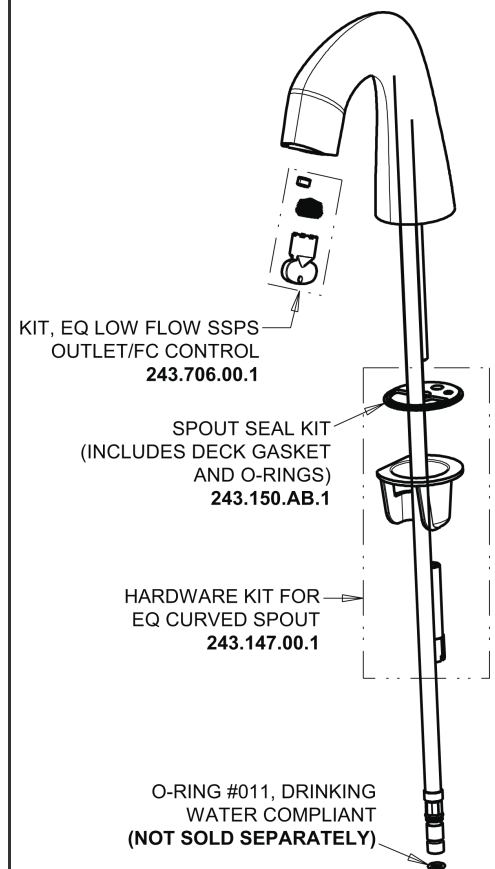

Repair Parts

EQ-A11C-21ABBN

EQ Curved Series Lavatory Sink Faucet with Hands-free Infrared Detection

CHICAGO FAUCETS®

Geberit Group

EQ-C-21KJKABNF EQ Control Box, SSPS, Single-Supply Base Parts:

Brushed Nickel EQ Curved Spout, 0.35 GPM EQ-A11C-KJKABBN