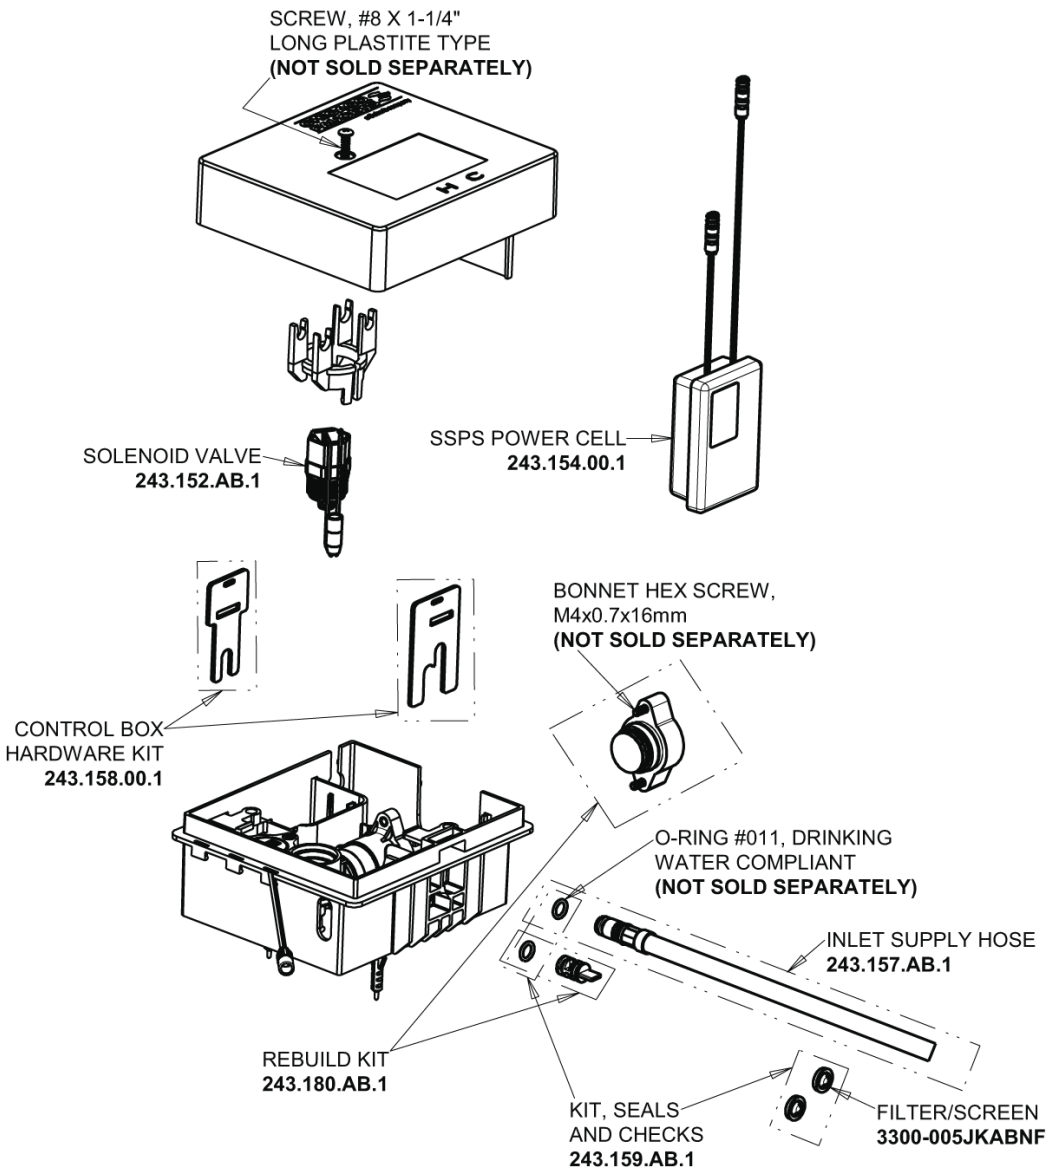

Repair Parts

EQ-A11C-21ABBN

EQ Curved Series Lavatory Sink Faucet with Hands-free Infrared Detection

CHICAGO FAUCETS®

Geberit Group

EQ-C-21KJKABNF EQ Control Box, SSPS, Single-Supply Base Parts:

Brushed Nickel EQ Curved Spout, 0.35 GPM EQ-A11C-KJKABBN