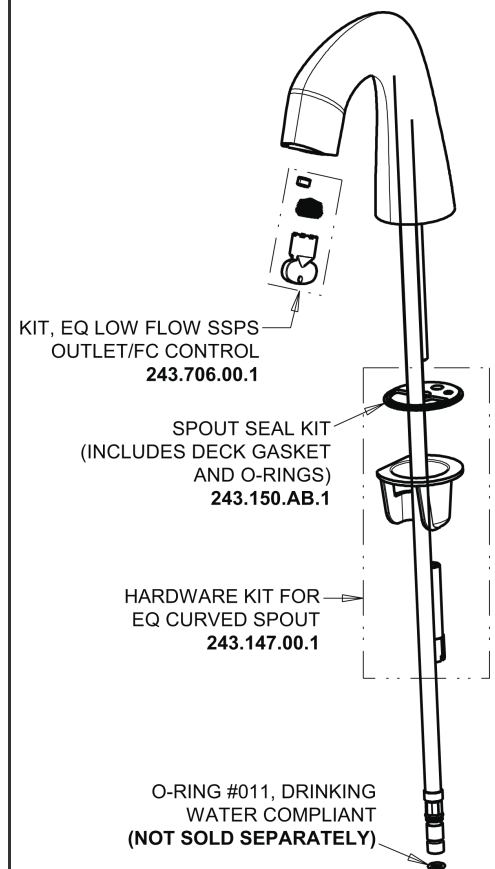

Repair Parts

EQ-A11C-13ABCP

EQ Curved Series Lavatory Sink Faucet with Hands-free Infrared Detection

CHICAGO FAUCETS®

Geberit Group

EQ-13JKABNF EQ Control Box, Battery, Thermostatic Mixer Base Parts:

Polished Chrome EQ Curved Spout, 0.35 GPM EQ-A11C-KJKABCP