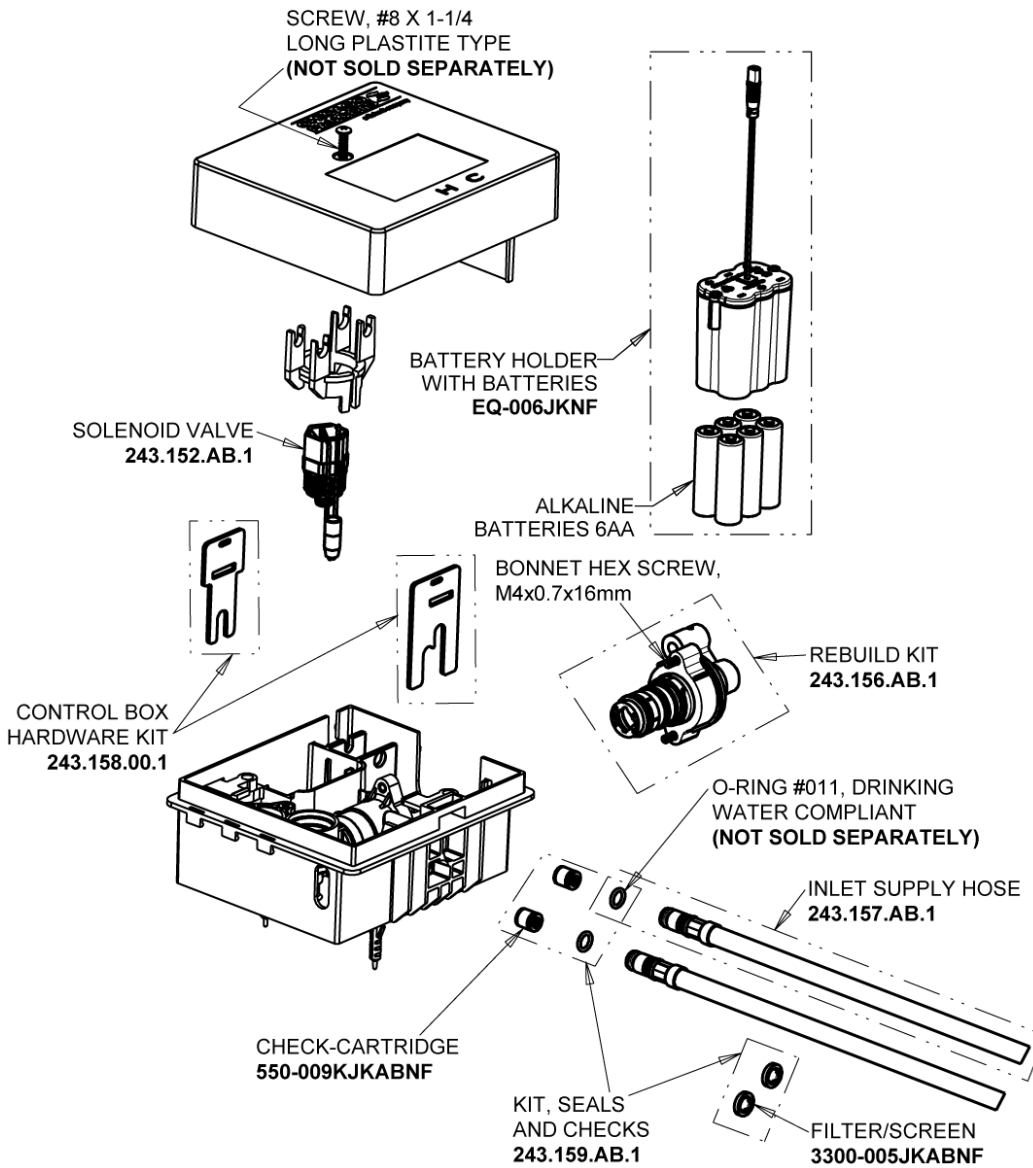

Repair Parts

EQ-A11C-13ABCP

EQ Curved Series Lavatory Sink Faucet with Hands-free Infrared Detection

CHICAGO FAUCETS®

Geberit Group

EQ-13JKABNF EQ Control Box, Battery, Thermostatic Mixer Base Parts:

Polished Chrome EQ Curved Spout, 0.35 GPM EQ-A11C-KJKABCP