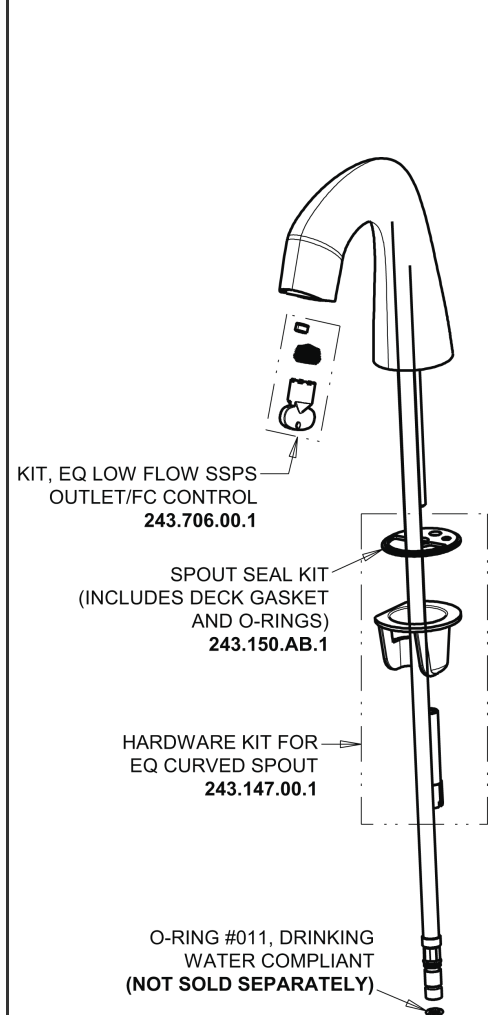

# Repair Parts

EQ-A11C-11ABCP

EQ Curved Series Lavatory Sink Faucet with Hands-free Infrared Detection

## EQ-11KJKABNF EQ Control Box, Battery, Single-Supply Base Parts:

## Brushed Nickel EQ Curved Spout, 0.35 GPM EQ-A11C-KJKABBN