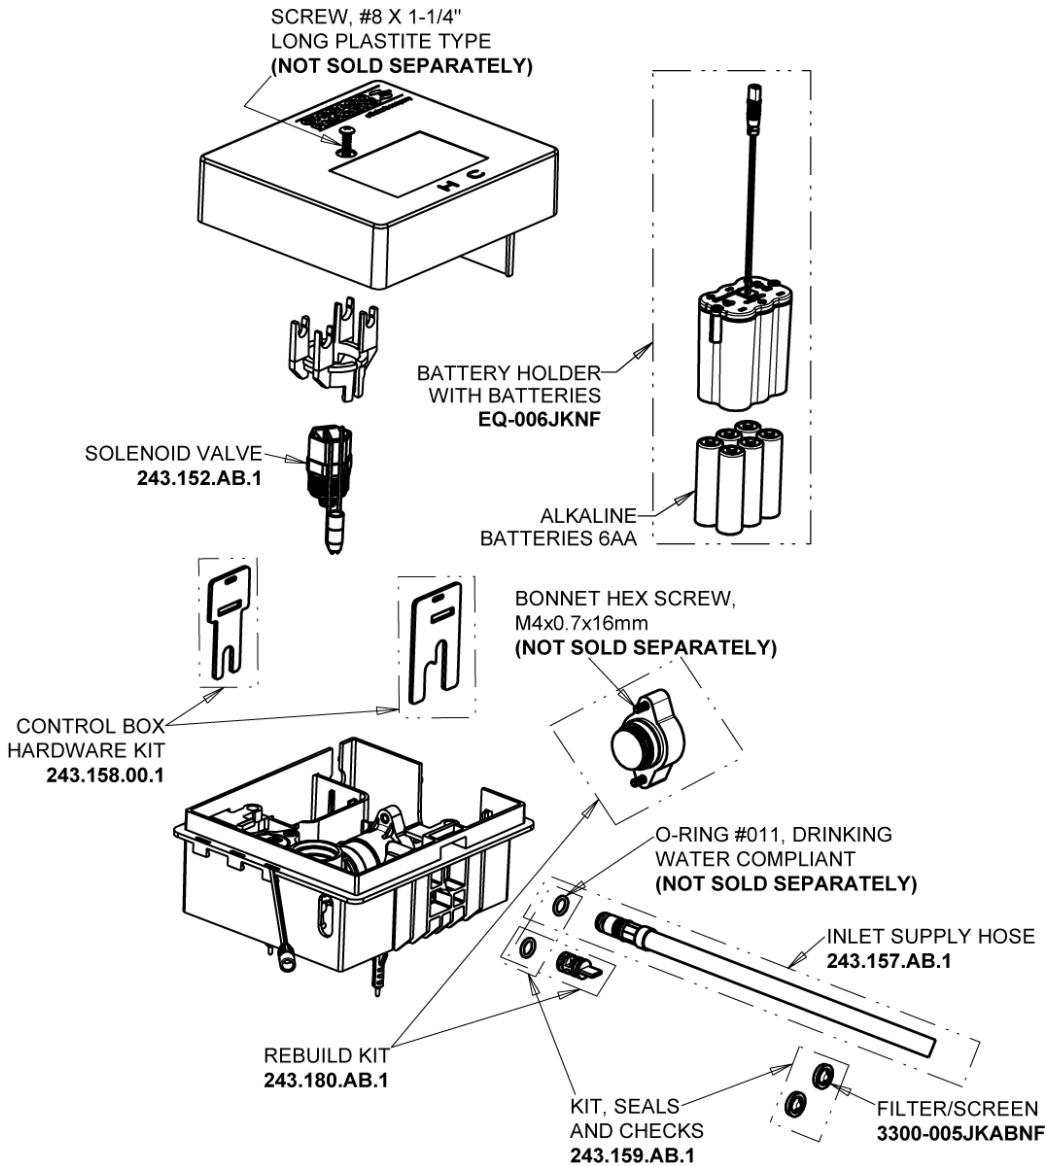

# Repair Parts

EQ-A11C-11ABCP

EQ Curved Series Lavatory Sink Faucet with Hands-free Infrared Detection

## EQ-11KJKABNF EQ Control Box, Battery, Single-Supply Base Parts:

## Brushed Nickel EQ Curved Spout, 0.35 GPM EQ-A11C-KJKABBN