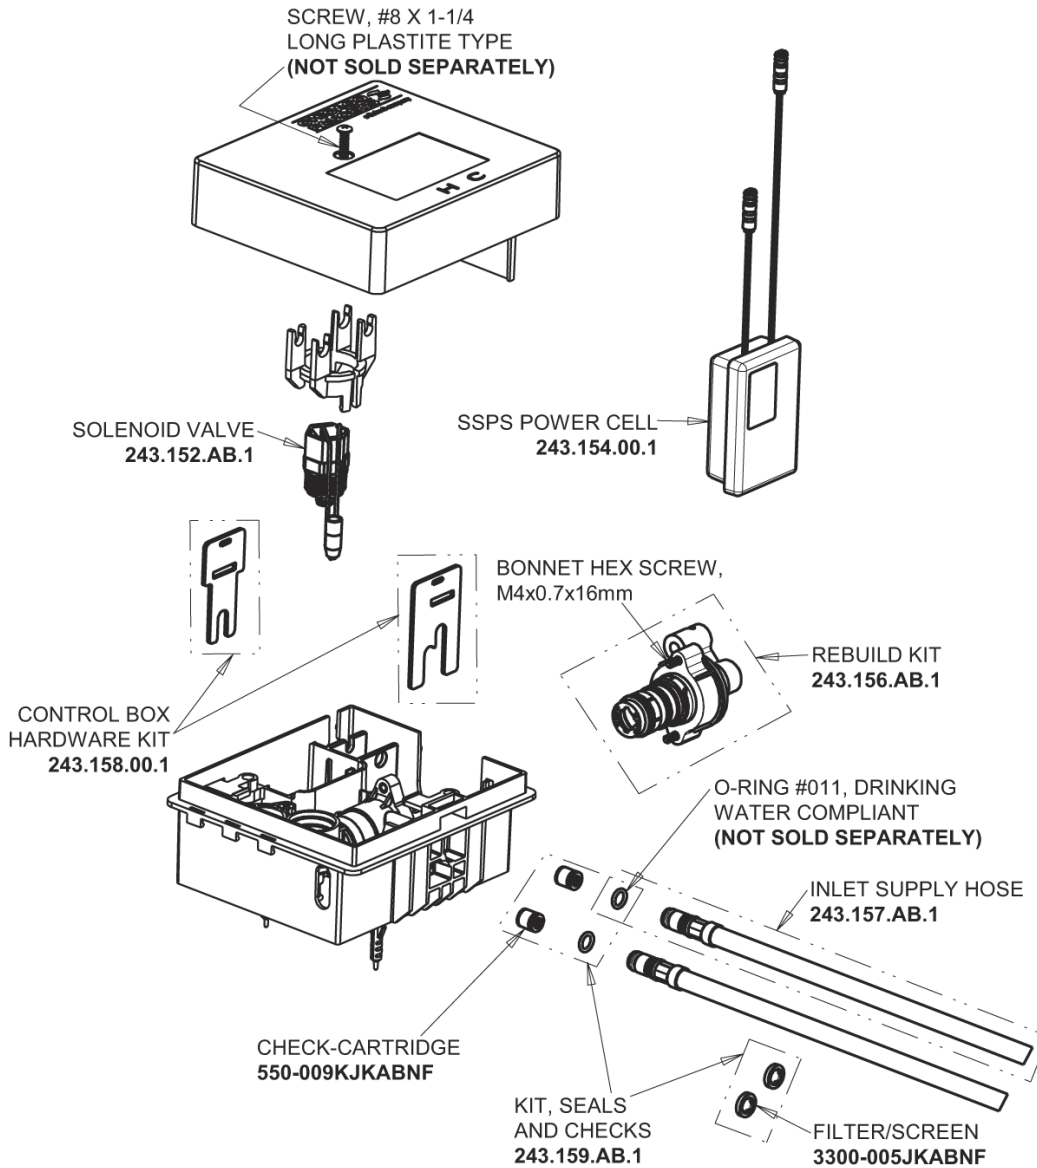

Repair Parts

EQ-A11B-23ABCP

EQ Curved Series Lavatory Sink Faucet with Hands-free Infrared Detection

**CHICAGO
FAUCETS**

a Geberit company

EQ-23KJKABNF EQ Control Box, SSPS, Thermostatic Mixer Base Parts:

Polished Chrome EQ Curved Spout, 1.0 GPM EQ-A11B-KJKABCP