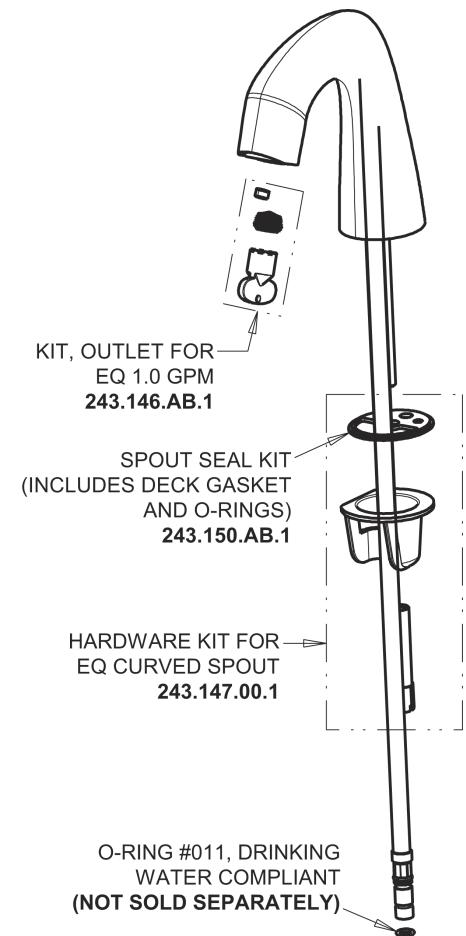

Repair Parts

EQ-A11B-23ABCP

EQ Curved Series Lavatory Sink Faucet with Hands-free Infrared Detection

**CHICAGO
FAUCETS**

a Geberit company

EQ-23KJKABNF EQ Control Box, SSPS, Thermostatic Mixer Base Parts:

Polished Chrome EQ Curved Spout, 1.0 GPM EQ-A11B-KJKABCP