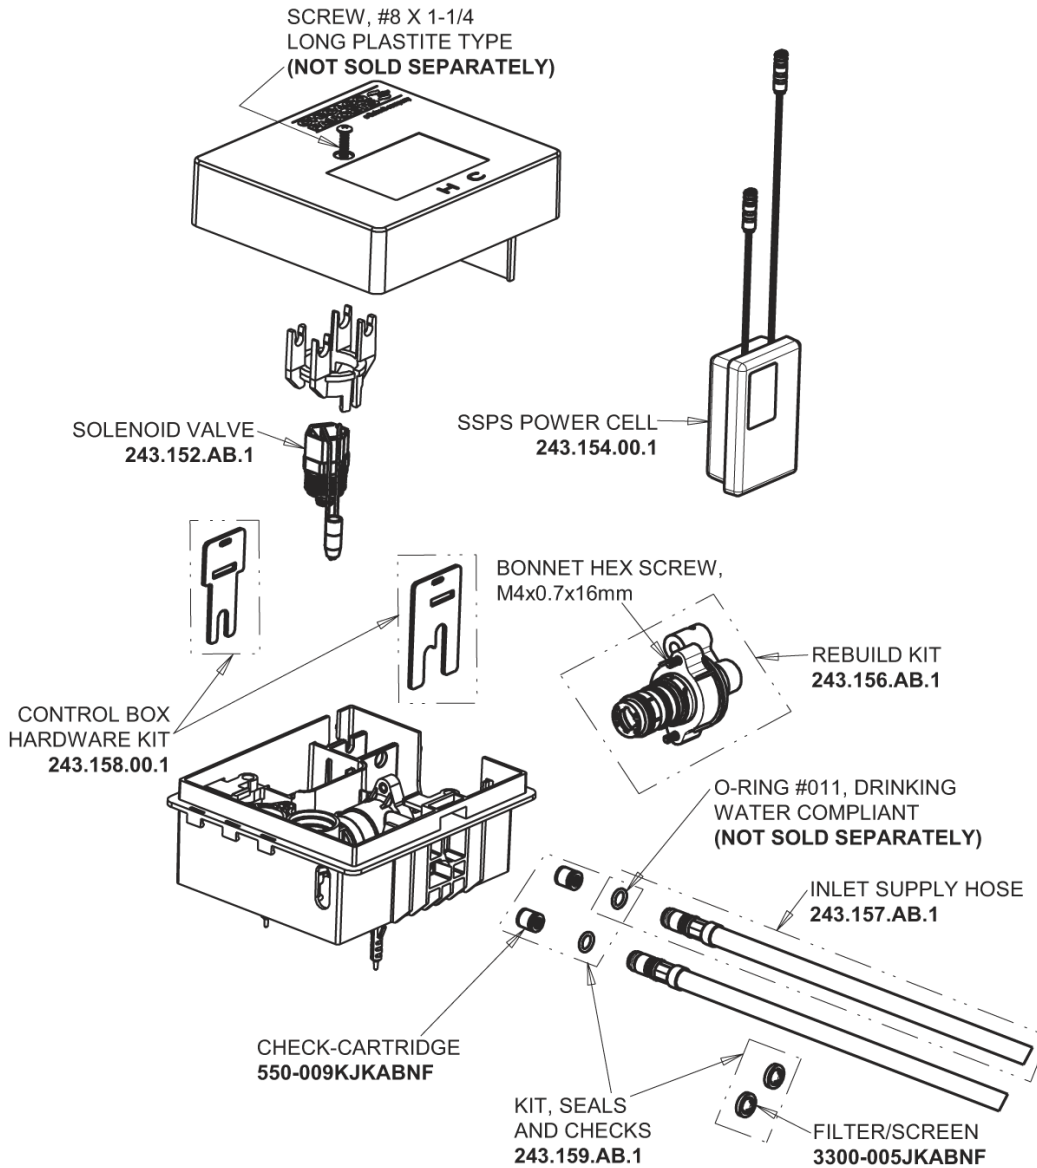

Repair Parts

EQ-A11B-23ABCP

EQ Curved Series Lavatory Sink Faucet with Hands-free Infrared Detection

CHICAGO FAUCETS®

Geberit Group

EQ-23KJKABNF EQ Control Box, SSPS, Thermostatic Mixer Base Parts:

Polished Chrome EQ Curved Spout, 1.0 GPM EQ-A11B-KJKABCP