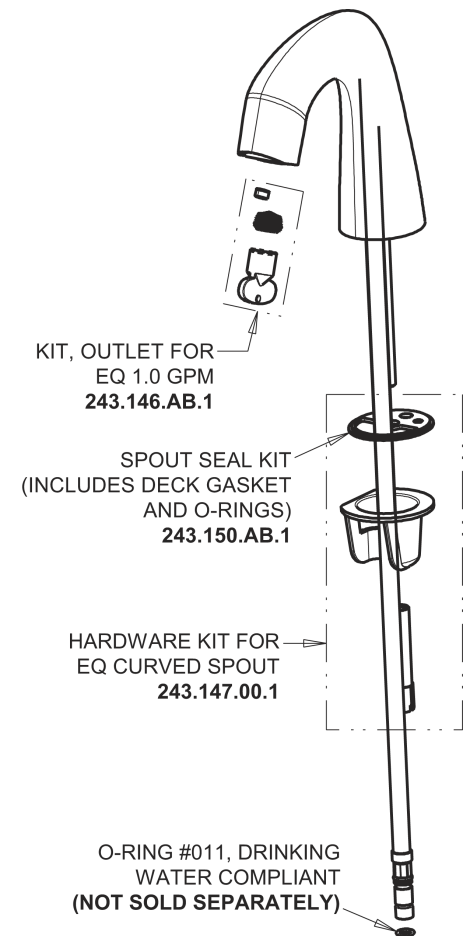

Repair Parts

EQ-A11B-23ABCP

EQ Curved Series Lavatory Sink Faucet with Hands-free Infrared Detection

CHICAGO FAUCETS®

Geberit Group

EQ-23KJKABNF EQ Control Box, SSPS, Thermostatic Mixer Base Parts:

Polished Chrome EQ Curved Spout, 1.0 GPM EQ-A11B-KJKABCP