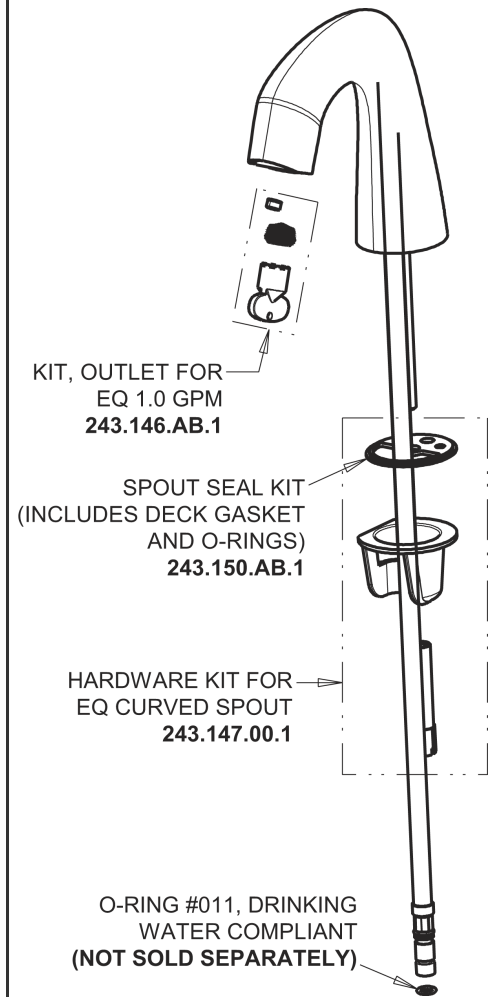

Repair Parts

EQ-A11B-22ABCP

EQ Curved Series Lavatory Sink Faucet with Hands-free Infrared Detection

CHICAGO FAUCETS®

Geberit Group

EQ-22KJKABNF EQ Control Box, SSPS, Mechanical Mixer Base Parts:

Polished Chrome EQ Curved Spout, 1.0 GPM EQ-A11B-KJKABCP