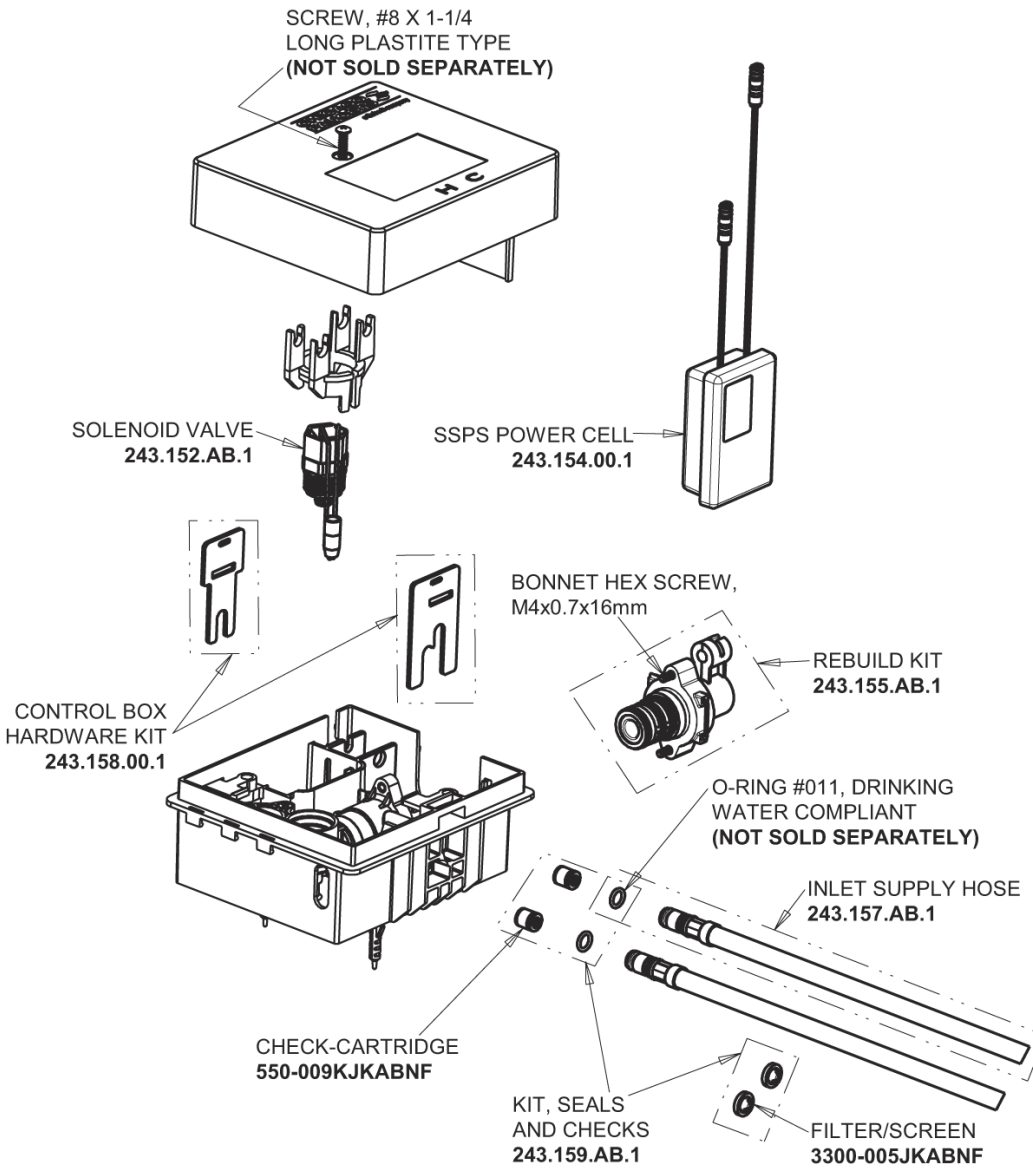

Repair Parts

EQ-A11B-22ABCP

EQ Curved Series Lavatory Sink Faucet with Hands-free Infrared Detection

CHICAGO FAUCETS®

Geberit Group

EQ-22KJKABNF EQ Control Box, SSPS, Mechanical Mixer Base Parts:

Polished Chrome EQ Curved Spout, 1.0 GPM EQ-A11B-KJKABCP