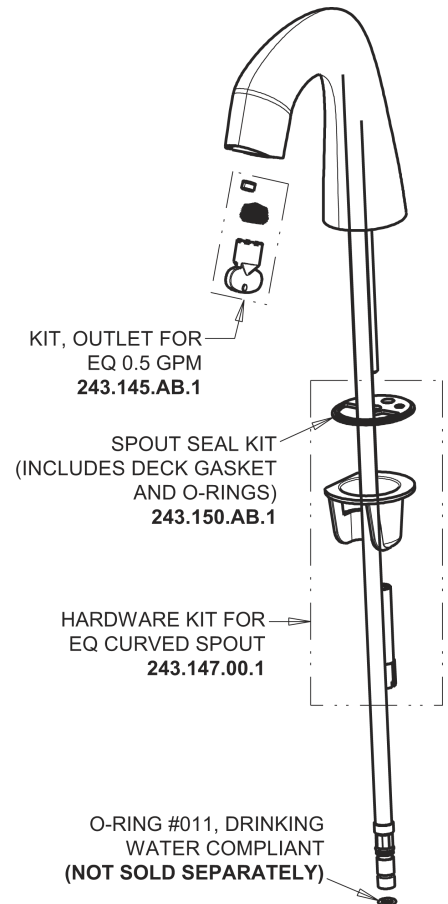

Repair Parts

EQ-A11A-63ABCP

EQ Curved Series Lavatory Sink Faucet with Hands-free Infrared Detection

**CHICAGO
FAUCETS**

a Geberit company

EQ-63KJKABNF EQ Control Box, Long Life Battery, Thermostatic Mixer Base Parts:

Polished Chrome EQ Curved Spout, 0.5 GPM EQ-A11A-KJKABCP

For Technical Assistance:

Phone: 800-TEC-TRUE (832-8783)

Email: techsupport.us@chicago faucets.com

2100 South Clearwater Drive

Des Plaines, IL 60018