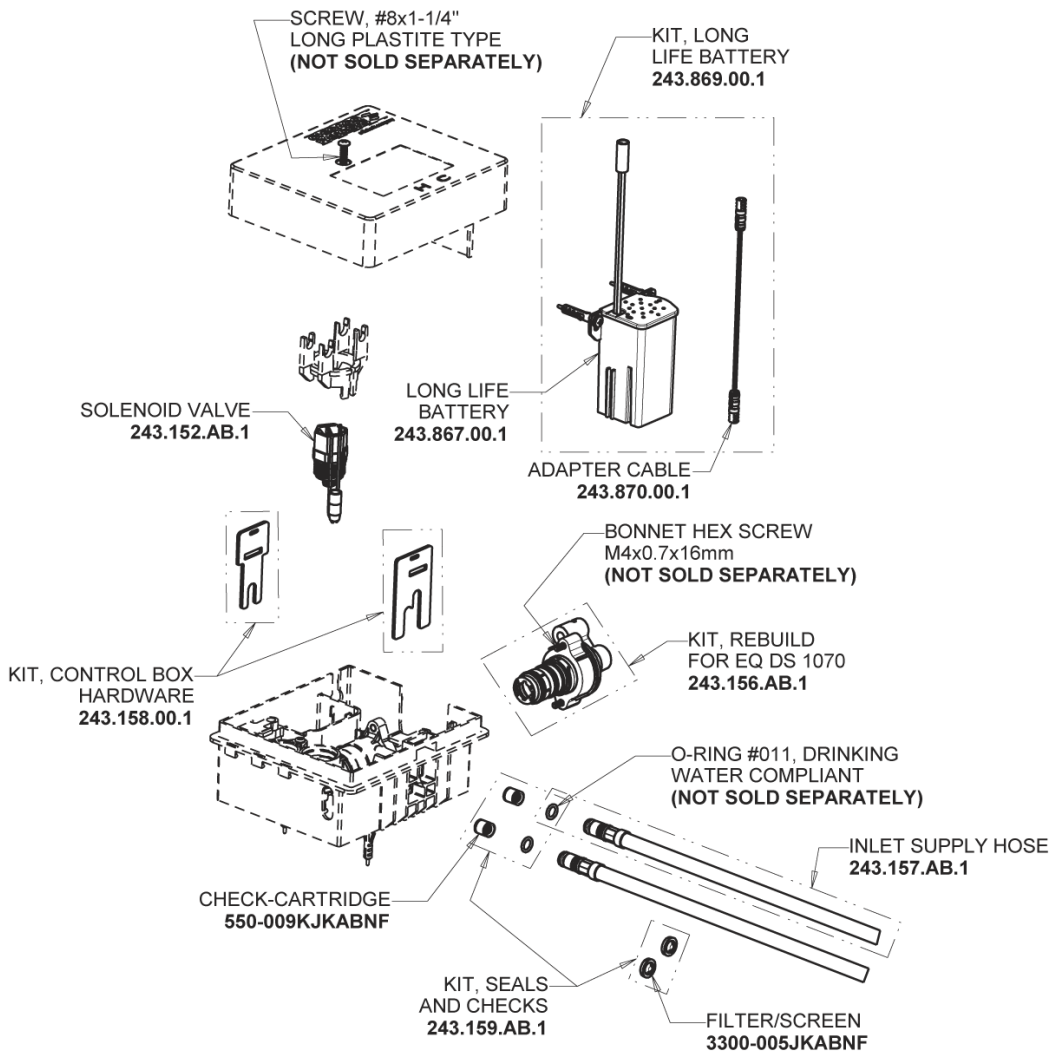

Repair Parts

EQ-A11A-63ABCP

EQ Curved Series Lavatory Sink Faucet with Hands-free Infrared Detection

**CHICAGO
FAUCETS**

a Geberit company

EQ-63KJKABNF EQ Control Box, Long Life Battery, Thermostatic Mixer Base Parts:

Polished Chrome EQ Curved Spout, 0.5 GPM EQ-A11A-KJKABCP

For Technical Assistance:

Phone: 800-TEC-TRUE (832-8783)

Email: techsupport.us@chicago faucets.com

2100 South Clearwater Drive

Des Plaines, IL 60018