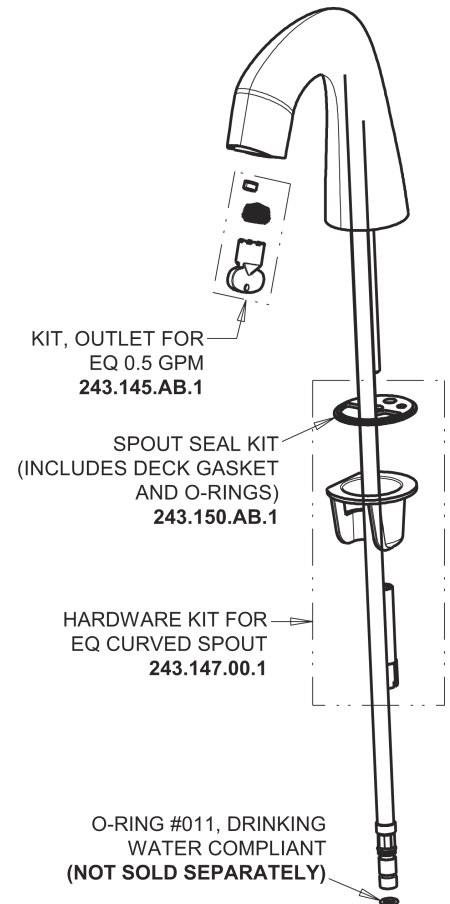

# Repair Parts

EQ-A11A-62ABCP

EQ Curved Series Lavatory Sink Faucet with Hands-free Infrared Detection

## EQ-62KJKABNF EQ Control Box, Long Life Battery, Mechanical Mixer Base Parts:

## Polished Chrome EQ Curved Spout, 0.5 GPM EQ-A11A-KJKABCP