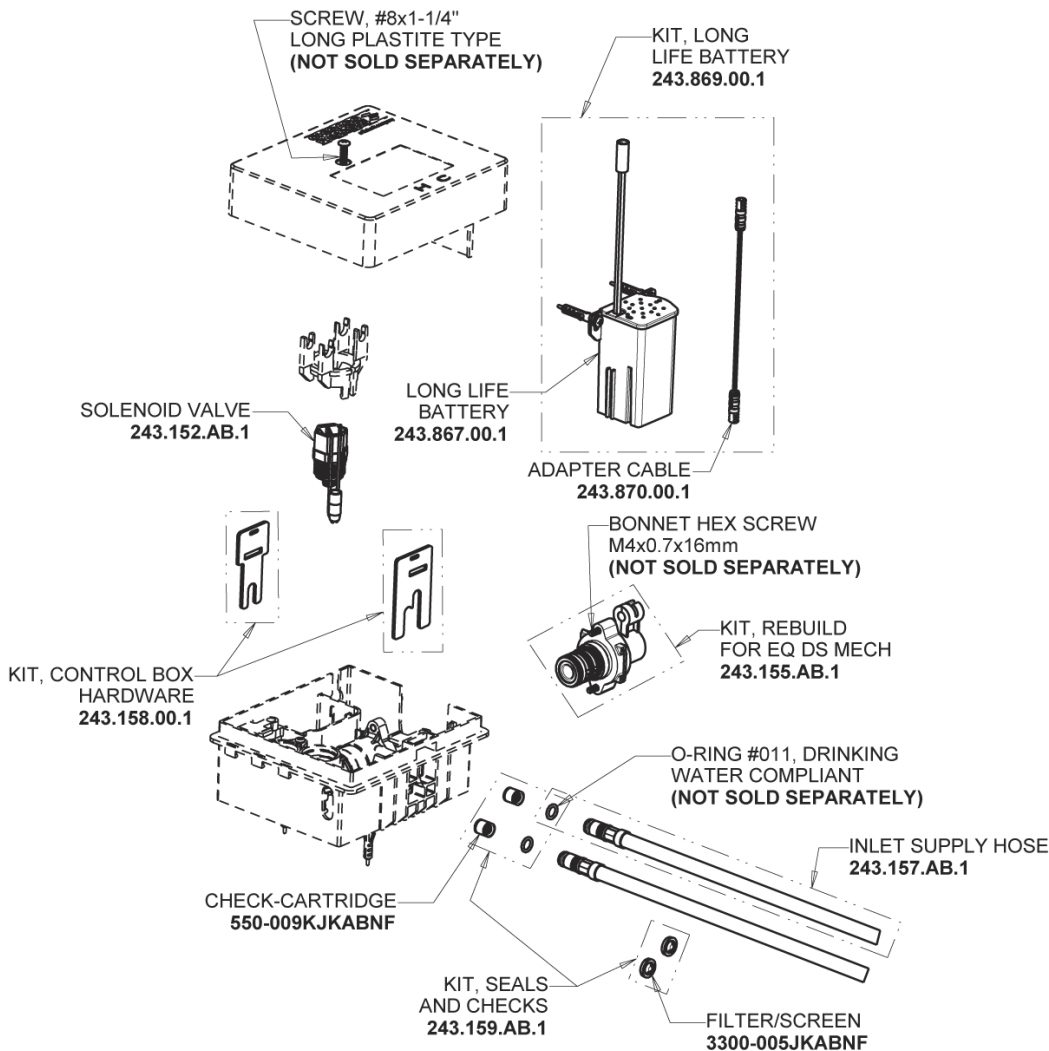

# Repair Parts

EQ-A11A-62ABCP

EQ Curved Series Lavatory Sink Faucet with Hands-free Infrared Detection

## EQ-62KJKABNF EQ Control Box, Long Life Battery, Mechanical Mixer Base Parts:

## Polished Chrome EQ Curved Spout, 0.5 GPM EQ-A11A-KJKABCP