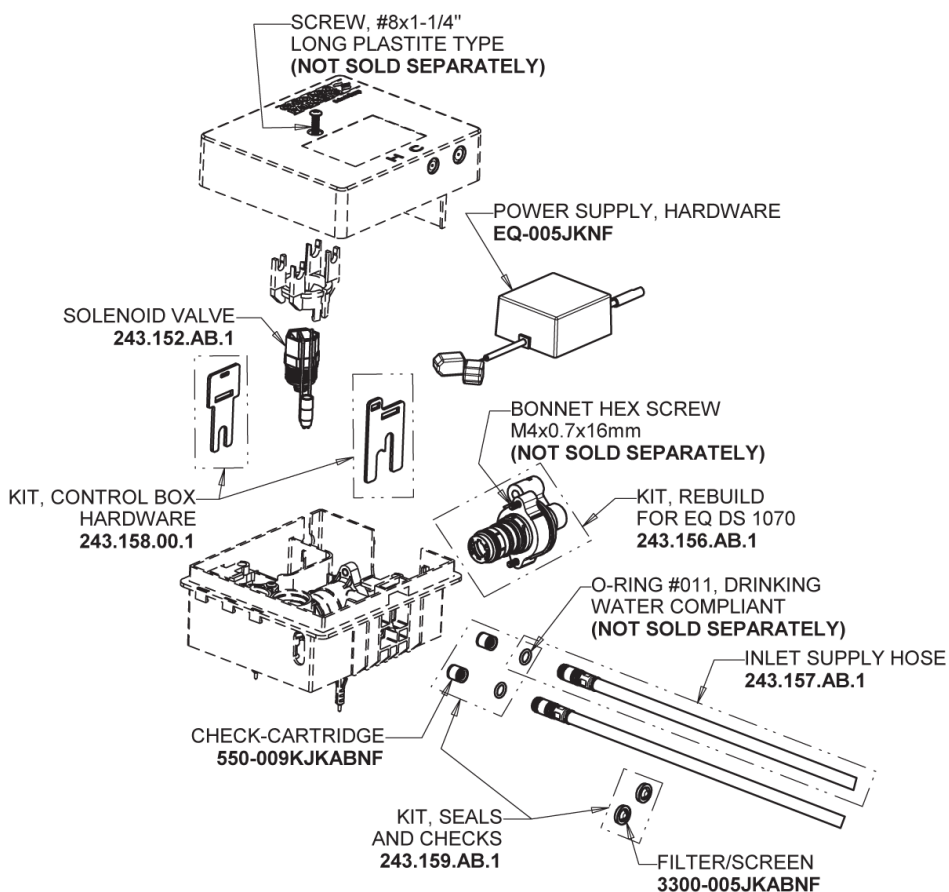

Repair Parts

EQ-A11A-53ABBN

EQ Curved Series Lavatory Sink Faucet with Hands-free Infrared Detection

CHICAGO FAUCETS®

Geberit Group

Brushed Nickel EQ Curved Spout, 0.5 GPM
EQ-A11A-KJKABBN

EQ Brownout Protector (Accessory Only)
EQ-012JKNF

EQ-53KJKABNF EQ Control Box, AC Hard-wired, Thermostatic Mixer
Base Parts:

For Technical Assistance:

Phone: 800-TEC-TRUE (832-8783)

Email: techsupport.us@chicago faucets.com

2100 South Clearwater Drive

Des Plaines, IL 60018