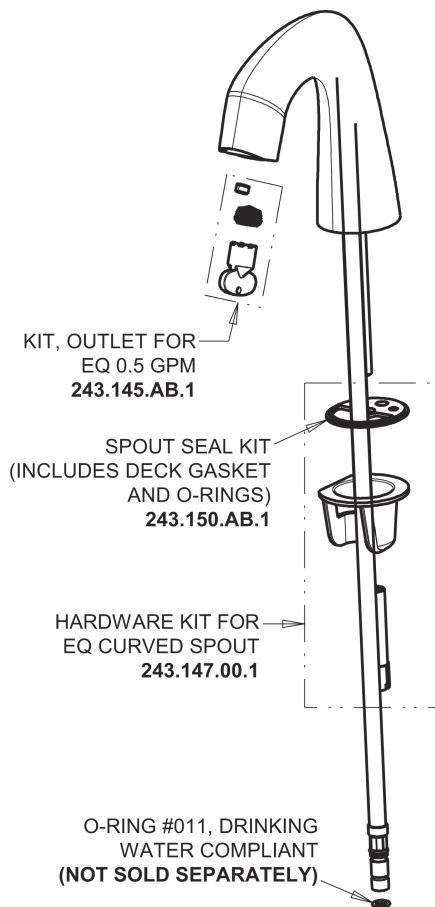

Repair Parts

EQ-A11A-53ABBN

EQ Curved Series Lavatory Sink Faucet with Hands-free Infrared Detection

CHICAGO FAUCETS®

Geberit Group

Brushed Nickel EQ Curved Spout, 0.5 GPM
EQ-A11A-KJKABBN

EQ Brownout Protector (Accessory Only)
EQ-012JKNF

EQ-53KJKABNF EQ Control Box, AC Hard-wired, Thermostatic Mixer
Base Parts:

For Technical Assistance:

Phone: 800-TEC-TRUE (832-8783)

Email: techsupport.us@chicago faucets.com

2100 South Clearwater Drive

Des Plaines, IL 60018