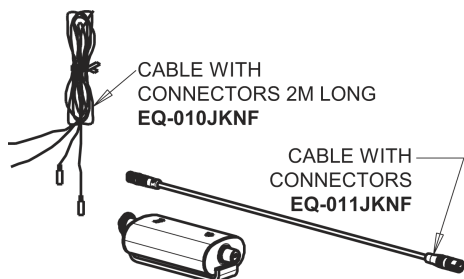

Repair Parts

EQ-A11A-53ABBN

EQ Curved Series Lavatory Sink Faucet with Hands-free Infrared Detection

CHICAGO FAUCETS®

Geberit Group

Brushed Nickel EQ Curved Spout, 0.5 GPM
EQ-A11A-KJKABBN

EQ Brownout Protector (Accessory Only)
EQ-012JKNF

EQ-53KJKABNF EQ Control Box, AC Hard-wired, Thermostatic Mixer
Base Parts:

For Technical Assistance:

Phone: 800-TEC-TRUE (832-8783)

Email: techsupport.us@chicago faucets.com

2100 South Clearwater Drive

Des Plaines, IL 60018