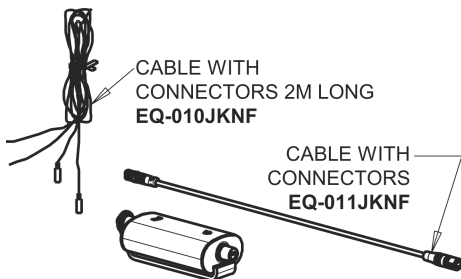

Repair Parts

EQ-A11A-52ABCP

EQ Curved Series Lavatory Sink Faucet with Hands-free Infrared Detection

CHICAGO FAUCETS®

Geberit Group

Polished Chrome EQ Curved Spout, 0.5 GPM
EQ-A11A-KJKABCP

EQ Brownout Protector (Accessory Only)
EQ-012JKNF

EQ-52KJKABNF EQ Control Box, AC Hard-wired, Mechanical Mixer
Base Parts:

For Technical Assistance:

Phone: 800-TEC-TRUE (832-8783)

Email: techsupport.us@chicago faucets.com

2100 South Clearwater Drive

Des Plaines, IL 60018