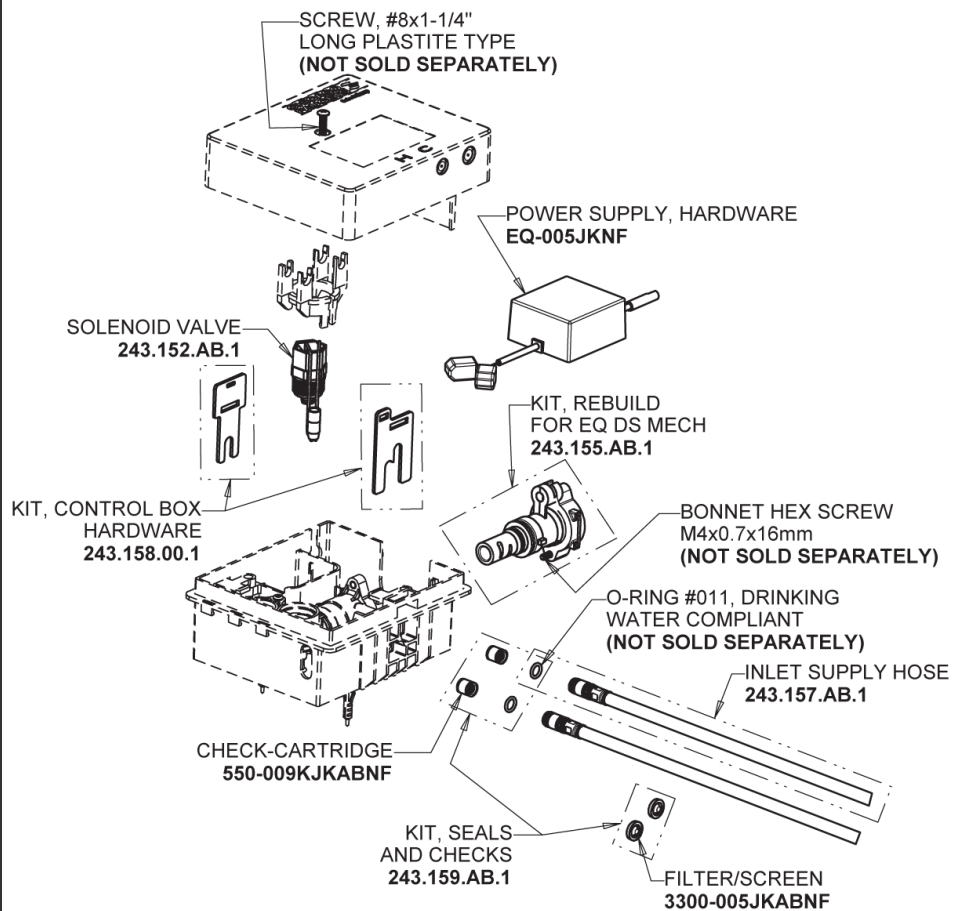

Repair Parts

EQ-A11A-52ABCP

EQ Curved Series Lavatory Sink Faucet with Hands-free Infrared Detection

CHICAGO FAUCETS®

Geberit Group

Polished Chrome EQ Curved Spout, 0.5 GPM
EQ-A11A-KJKABCP

EQ Brownout Protector (Accessory Only)
EQ-012JKNF

EQ-52KJKABNF EQ Control Box, AC Hard-wired, Mechanical Mixer
Base Parts:

For Technical Assistance:

Phone: 800-TEC-TRUE (832-8783)

Email: techsupport.us@chicago faucets.com

2100 South Clearwater Drive

Des Plaines, IL 60018