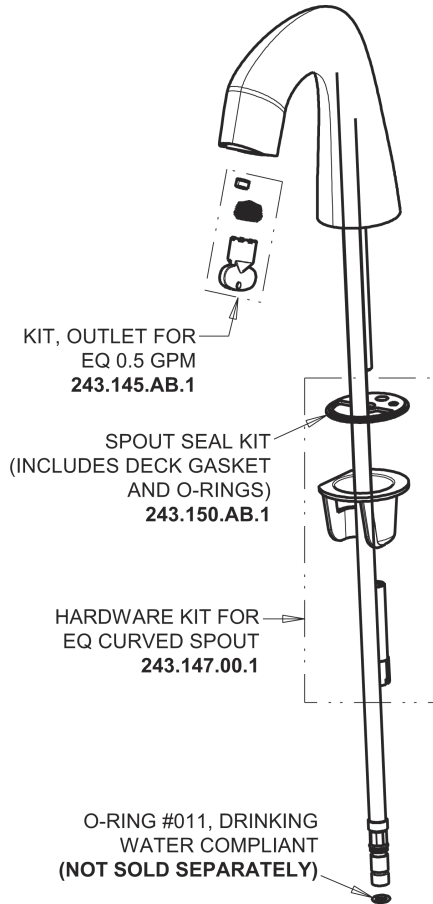

Repair Parts

EQ-A11A-52ABCP

EQ Curved Series Lavatory Sink Faucet with Hands-free Infrared Detection

CHICAGO FAUCETS®

Geberit Group

Polished Chrome EQ Curved Spout, 0.5 GPM
EQ-A11A-KJKABCP

EQ Brownout Protector (Accessory Only)
EQ-012JKNF

EQ-52KJKABNF EQ Control Box, AC Hard-wired, Mechanical Mixer
Base Parts:

For Technical Assistance:

Phone: 800-TEC-TRUE (832-8783)

Email: techsupport.us@chicago faucets.com

2100 South Clearwater Drive

Des Plaines, IL 60018