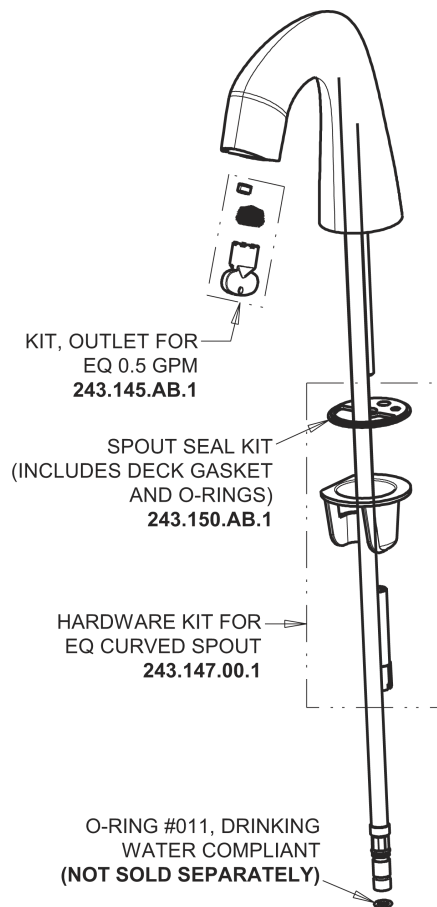

Repair Parts

EQ-A11A-51ABCP

EQ Curved Series Lavatory Sink Faucet with Hands-free Infrared Detection

CHICAGO FAUCETS®

Geberit Group

Polished Chrome EQ Curved Spout, 0.5 GPM
EQ-A11A-KJKABCP

EQ Brownout Protector (Accessory Only)
EQ-012JKNF

EQ-51KJKABNF EQ Control Box, AC Hard-wired, Single-Supply
Base Parts:

For Technical Assistance:

Phone: 800-TEC-TRUE (832-8783)

Email: techsupport.us@chicago faucets.com

2100 South Clearwater Drive

Des Plaines, IL 60018