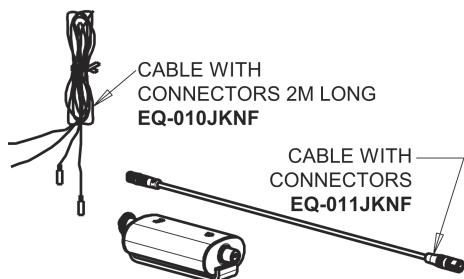

Repair Parts

EQ-A11A-51ABCP

EQ Curved Series Lavatory Sink Faucet with Hands-free Infrared Detection

CHICAGO FAUCETS®

Geberit Group

Polished Chrome EQ Curved Spout, 0.5 GPM
EQ-A11A-KJKABCP

EQ Brownout Protector (Accessory Only)
EQ-012JKNF

EQ-51KJKABNF EQ Control Box, AC Hard-wired, Single-Supply
Base Parts:

For Technical Assistance:

Phone: 800-TEC-TRUE (832-8783)

Email: techsupport.us@chicago faucets.com

2100 South Clearwater Drive

Des Plaines, IL 60018