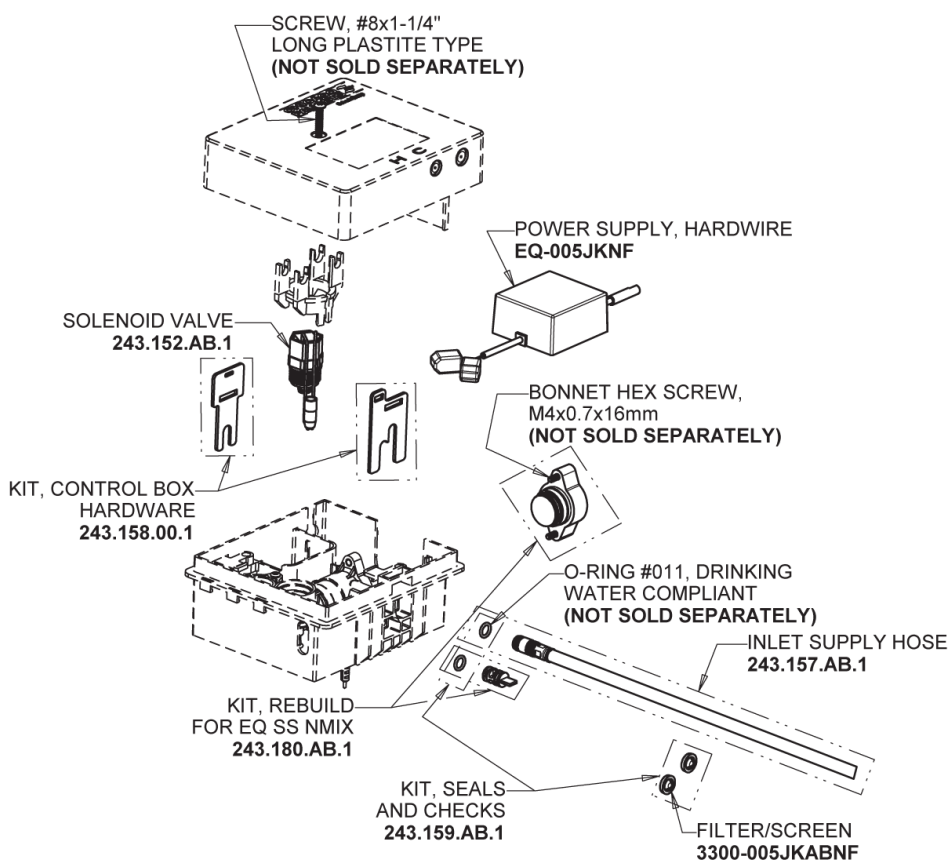

Repair Parts

EQ-A11A-51ABCP

EQ Curved Series Lavatory Sink Faucet with Hands-free Infrared Detection

CHICAGO FAUCETS®

Geberit Group

Polished Chrome EQ Curved Spout, 0.5 GPM
EQ-A11A-KJKABCP

EQ Brownout Protector (Accessory Only)
EQ-012JKNF

EQ-51KJKABNF EQ Control Box, AC Hard-wired, Single-Supply
Base Parts:

For Technical Assistance:

Phone: 800-TEC-TRUE (832-8783)

Email: techsupport.us@chicago faucets.com

2100 South Clearwater Drive

Des Plaines, IL 60018