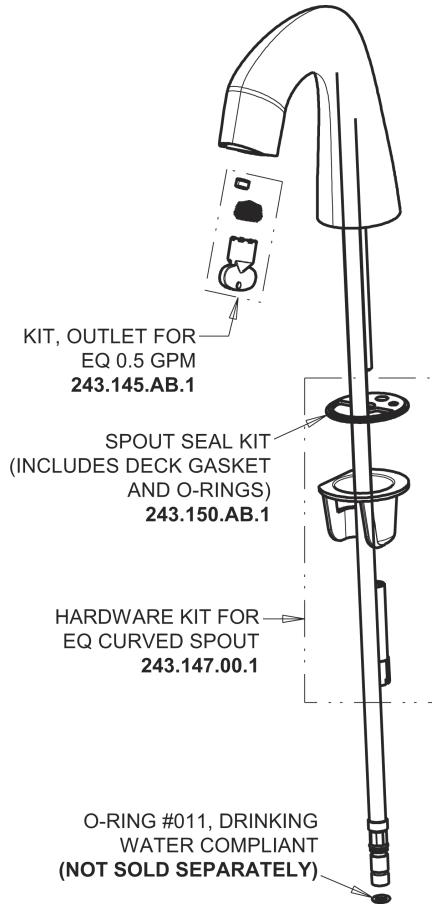

Repair Parts

EQ-A11A-51ABBN

EQ Curved Series Lavatory Sink Faucet with Hands-free Infrared Detection

**CHICAGO
FAUCETS**

a Geberit company

Brushed Nickel EQ Curved Spout, 0.5 GPM
EQ-A11A-KJKABBN

EQ Brownout Protector (Accessory Only)
EQ-012JKNF

EQ-51KJKABNF EQ Control Box, AC Hard-wired, Single-Supply
Base Parts:

For Technical Assistance:

Phone: 800-TEC-TRUE (832-8783)

Email: techsupport.us@chicagofaucets.com

2100 South Clearwater Drive

Des Plaines, IL 60018