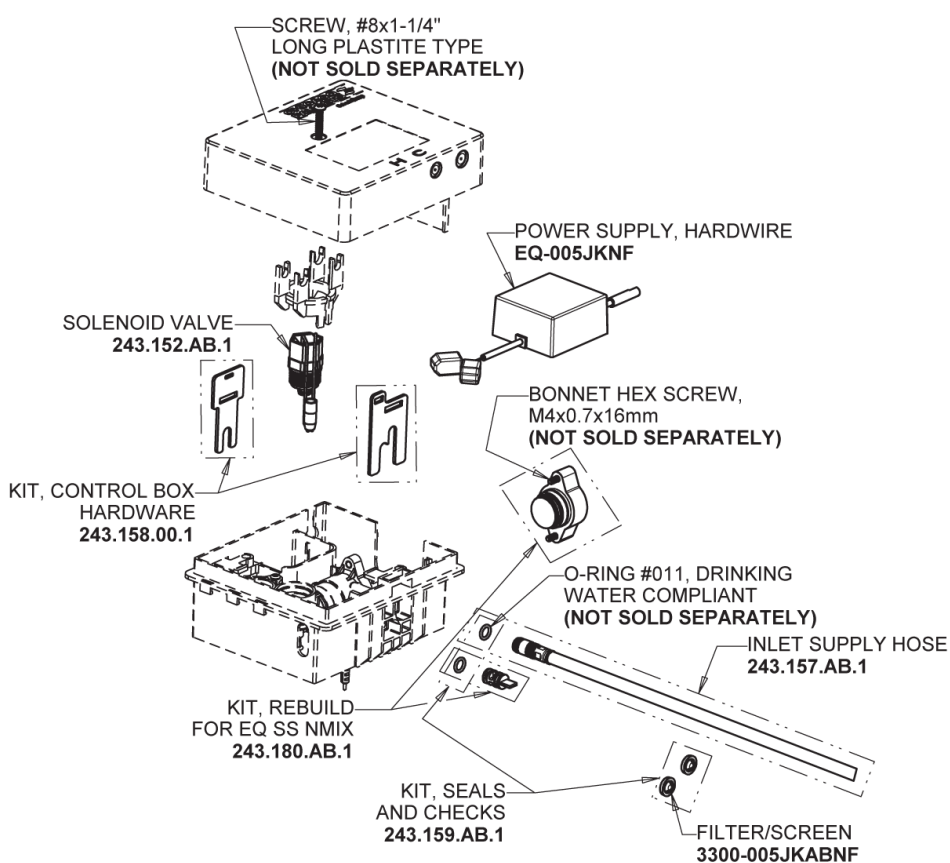

Repair Parts

EQ-A11A-51ABBN

EQ Curved Series Lavatory Sink Faucet with Hands-free Infrared Detection

CHICAGO FAUCETS®

Geberit Group

Brushed Nickel EQ Curved Spout, 0.5 GPM
EQ-A11A-KJKABBN

EQ Brownout Protector (Accessory Only)
EQ-012JKNF

EQ-51KJKABNF EQ Control Box, AC Hard-wired, Single-Supply
Base Parts:

For Technical Assistance:

Phone: 800-TEC-TRUE (832-8783)

Email: techsupport.us@chicago faucets.com

2100 South Clearwater Drive

Des Plaines, IL 60018