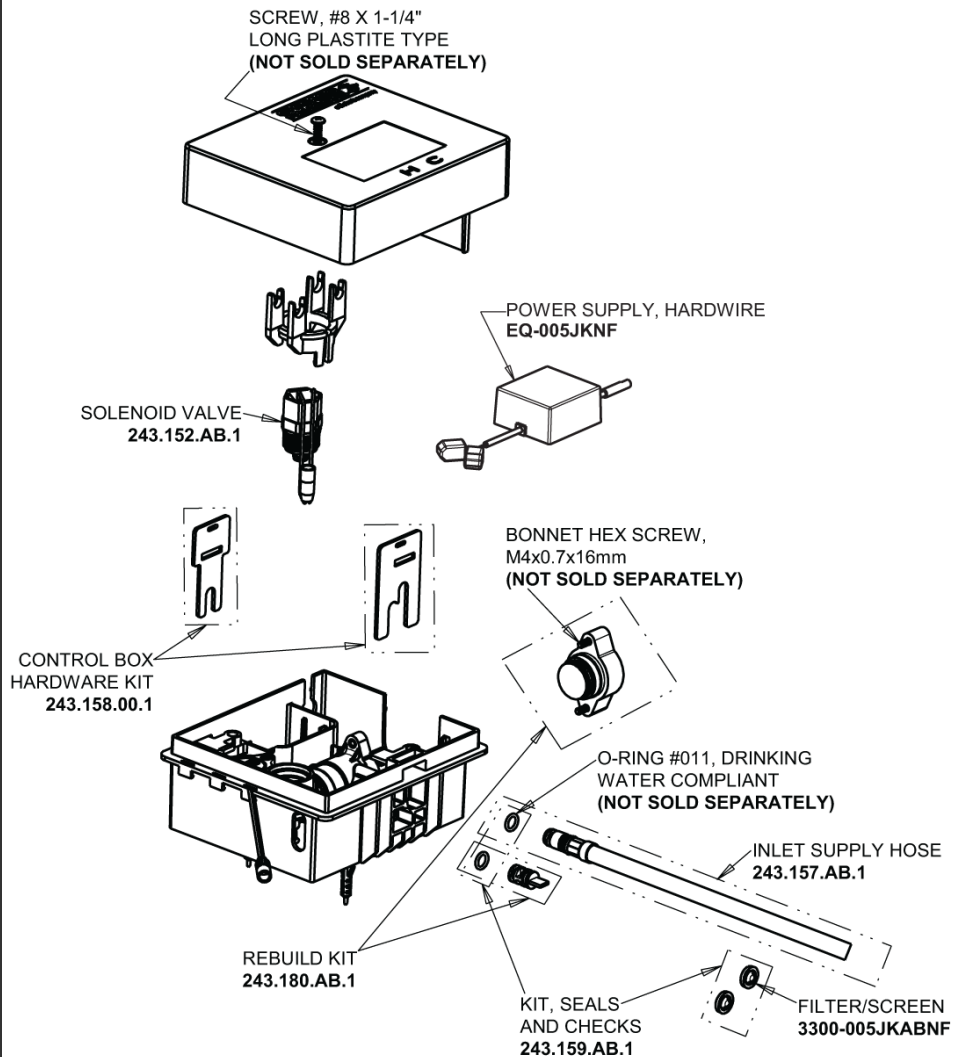

Repair Parts

EQ-A11A-51ABBN

EQ Curved Series Lavatory Sink Faucet with Hands-free Infrared Detection

**CHICAGO
FAUCETS**

a Geberit company

Brushed Nickel EQ Curved Spout, 0.5 GPM
EQ-A11A-KJKABBN

EQ Brownout Protector (Accessory Only)
EQ-012JKNF

EQ-51KJKABNF EQ Control Box, AC Hard-wired, Single-Supply
Base Parts:

For Technical Assistance:

Phone: 800-TEC-TRUE (832-8783)

Email: techsupport.us@chicagofaucets.com

2100 South Clearwater Drive

Des Plaines, IL 60018