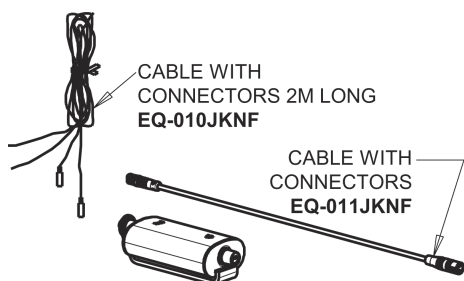

Repair Parts

EQ-A11A-51ABBN

EQ Curved Series Lavatory Sink Faucet with Hands-free Infrared Detection

CHICAGO FAUCETS®

Geberit Group

Brushed Nickel EQ Curved Spout, 0.5 GPM
EQ-A11A-KJKABBN

EQ Brownout Protector (Accessory Only)
EQ-012JKNF

EQ-51KJKABNF EQ Control Box, AC Hard-wired, Single-Supply
Base Parts:

For Technical Assistance:

Phone: 800-TEC-TRUE (832-8783)

Email: techsupport.us@chicago faucets.com

2100 South Clearwater Drive

Des Plaines, IL 60018