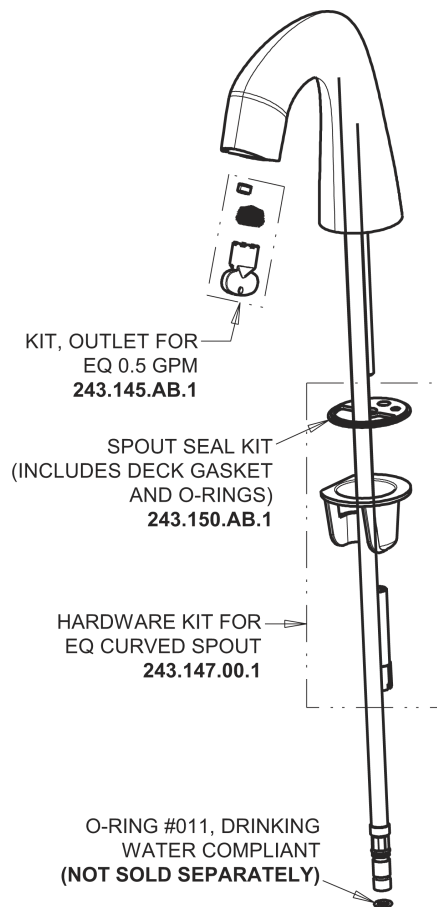

Repair Parts

EQ-A11A-51ABBN

EQ Curved Series Lavatory Sink Faucet with Hands-free Infrared Detection

CHICAGO FAUCETS®

Geberit Group

Brushed Nickel EQ Curved Spout, 0.5 GPM
EQ-A11A-KJKABBN

EQ Brownout Protector (Accessory Only)
EQ-012JKNF

EQ-51KJKABNF EQ Control Box, AC Hard-wired, Single-Supply
Base Parts:

For Technical Assistance:

Phone: 800-TEC-TRUE (832-8783)

Email: techsupport.us@chicago faucets.com

2100 South Clearwater Drive

Des Plaines, IL 60018