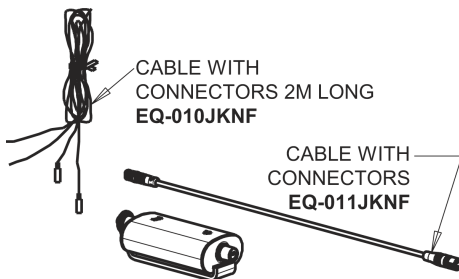

Repair Parts

EQ-A11A-51ABBN

EQ Curved Series Lavatory Sink Faucet with Hands-free Infrared Detection

**CHICAGO
FAUCETS**

a Geberit company

Brushed Nickel EQ Curved Spout, 0.5 GPM
EQ-A11A-KJKABBN

EQ Brownout Protector (Accessory Only)
EQ-012JKNF

EQ-51KJKABNF EQ Control Box, AC Hard-wired, Single-Supply
Base Parts:

For Technical Assistance:

Phone: 800-TEC-TRUE (832-8783)

Email: techsupport.us@chicagofaucets.com

2100 South Clearwater Drive

Des Plaines, IL 60018