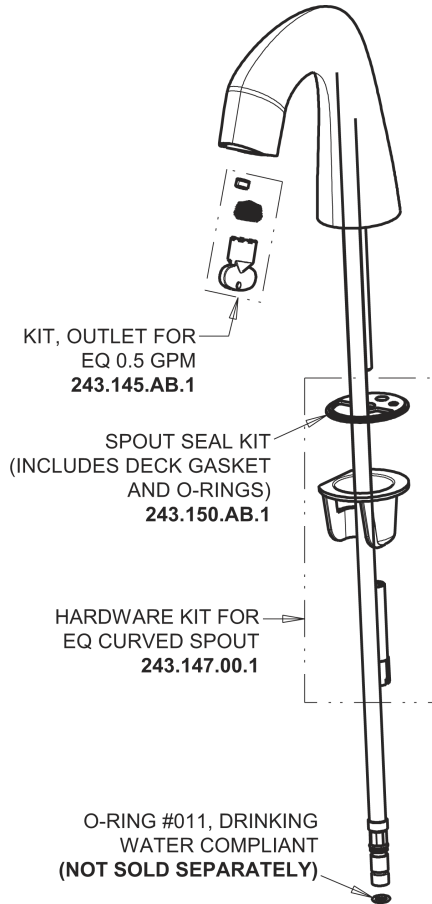

Repair Parts

EQ-A11A-41ABBN

EQ Curved Series Lavatory Sink Faucet with Hands-free Infrared Detection

**CHICAGO
FAUCETS**

a Geberit company

Brushed Nickel EQ Curved Spout, 0.5 GPM
EQ-A11A-KJKABBN

EQ Brownout Protector (Accessory Only)
EQ-012JKNF

EQ-41KJKABNF EQ Control Box, AC (Less Transformer), Single-Supply
Base Parts:

For Technical Assistance:

Phone: 800-TEC-TRUE (832-8783)

Email: techsupport.us@chicagofaucets.com

2100 South Clearwater Drive

Des Plaines, IL 60018