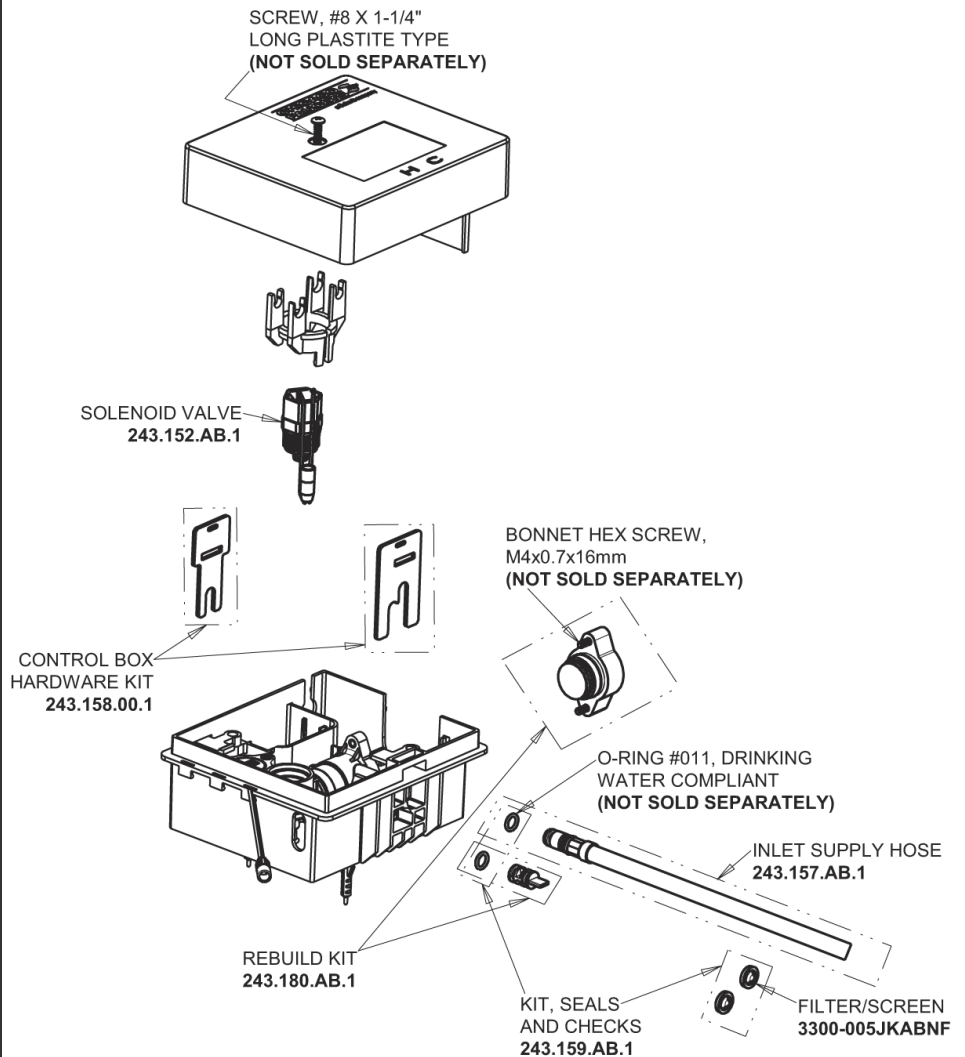

Repair Parts

EQ-A11A-41ABBN

EQ Curved Series Lavatory Sink Faucet with Hands-free Infrared Detection

**CHICAGO
FAUCETS**

a Geberit company

Brushed Nickel EQ Curved Spout, 0.5 GPM
EQ-A11A-KJKABBN

EQ Brownout Protector (Accessory Only)
EQ-012JKNF

EQ-41KJKABNF EQ Control Box, AC (Less Transformer), Single-Supply
Base Parts:

For Technical Assistance:

Phone: 800-TEC-TRUE (832-8783)

Email: techsupport.us@chicagofaucets.com

2100 South Clearwater Drive

Des Plaines, IL 60018