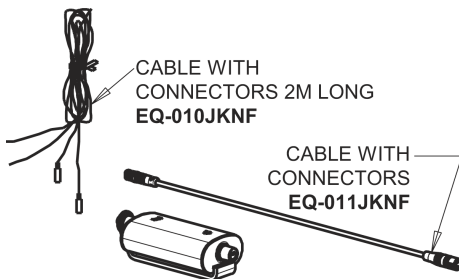

Repair Parts

EQ-A11A-41ABBN

EQ Curved Series Lavatory Sink Faucet with Hands-free Infrared Detection

**CHICAGO
FAUCETS**

a Geberit company

Brushed Nickel EQ Curved Spout, 0.5 GPM
EQ-A11A-KJKABBN

EQ Brownout Protector (Accessory Only)
EQ-012JKNF