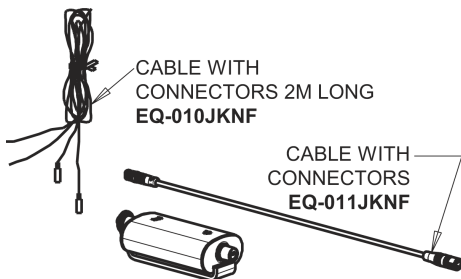

# Repair Parts

EQ-A11A-33ABCP

EQ Curved Series Lavatory Sink Faucet with Hands-free Infrared Detection

# CHICAGO FAUCETS®

Geberit Group

Polished Chrome EQ Curved Spout, 0.5 GPM  
EQ-A11A-KJKABCP

EQ Brownout Protector (Accessory Only)  
EQ-012JKNF

EQ-33KJKABNF EQ Control Box, AC Plug-in, Thermostatic Mixer  
Base Parts: