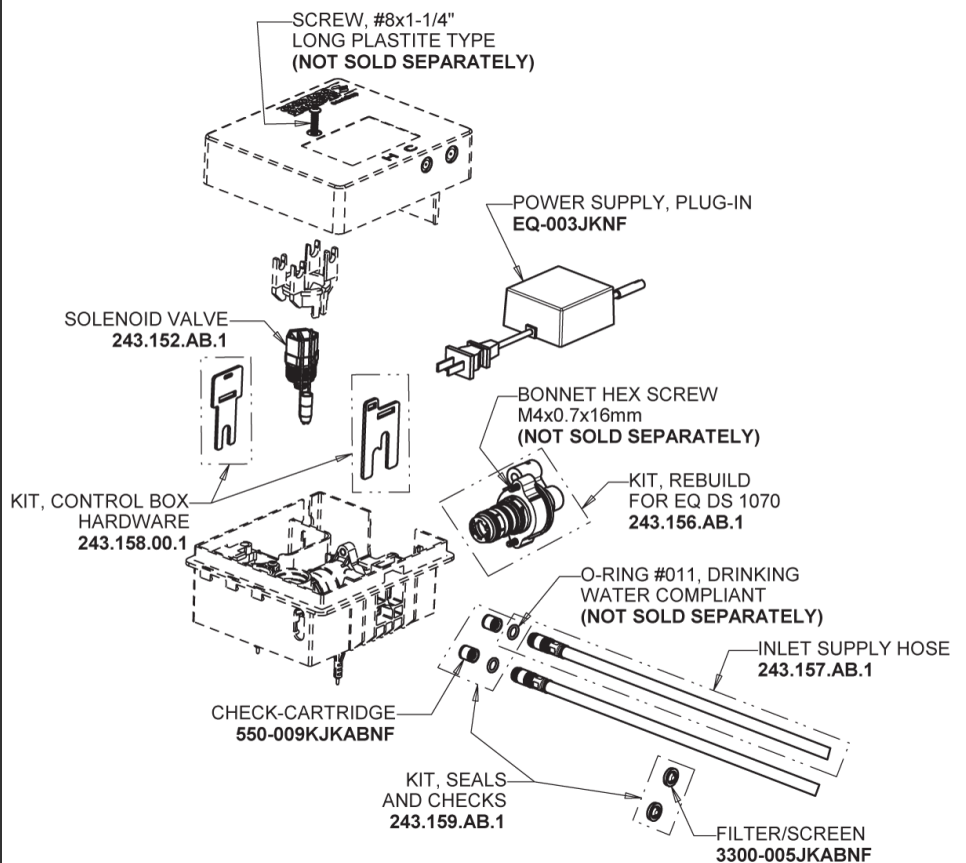

# Repair Parts

EQ-A11A-33ABCP

EQ Curved Series Lavatory Sink Faucet with Hands-free Infrared Detection

# CHICAGO FAUCETS®

Geberit Group

Polished Chrome EQ Curved Spout, 0.5 GPM  
EQ-A11A-KJKABCP

EQ Brownout Protector (Accessory Only)  
EQ-012JKNF

EQ-33KJKABNF EQ Control Box, AC Plug-in, Thermostatic Mixer  
Base Parts: