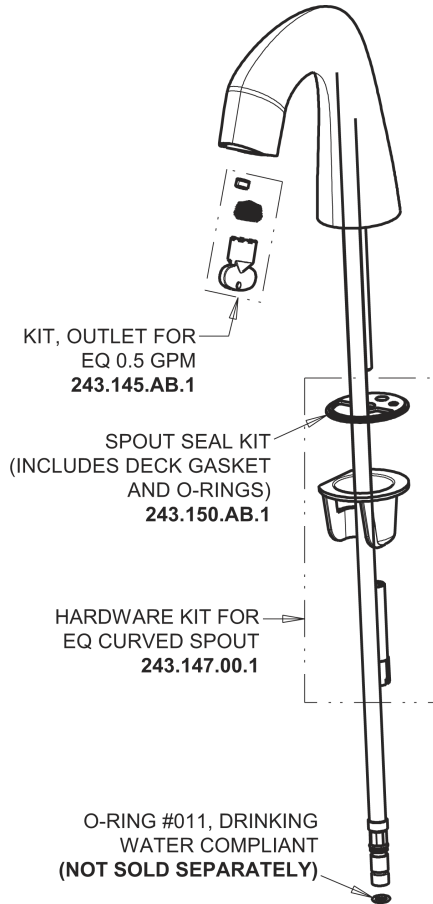

# Repair Parts

EQ-A11A-33ABCP

EQ Curved Series Lavatory Sink Faucet with Hands-free Infrared Detection

# CHICAGO FAUCETS®

Geberit Group

Polished Chrome EQ Curved Spout, 0.5 GPM  
EQ-A11A-KJKABCP

EQ Brownout Protector (Accessory Only)  
EQ-012JKNF

EQ-33KJKABNF EQ Control Box, AC Plug-in, Thermostatic Mixer  
Base Parts: