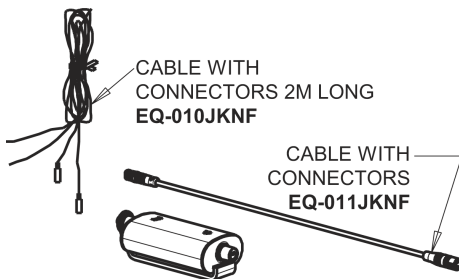

# Repair Parts

EQ-A11A-33ABBN

EQ Curved Series Lavatory Sink Faucet with Hands-free Infrared Detection

# CHICAGO FAUCETS®

Geberit Group

Brushed Nickel EQ Curved Spout, 0.5 GPM  
EQ-A11A-KJKABBN

EQ Brownout Protector (Accessory Only)  
EQ-012JKNF

EQ-33KJKABNF EQ Control Box, AC Plug-in, Thermostatic Mixer  
Base Parts: