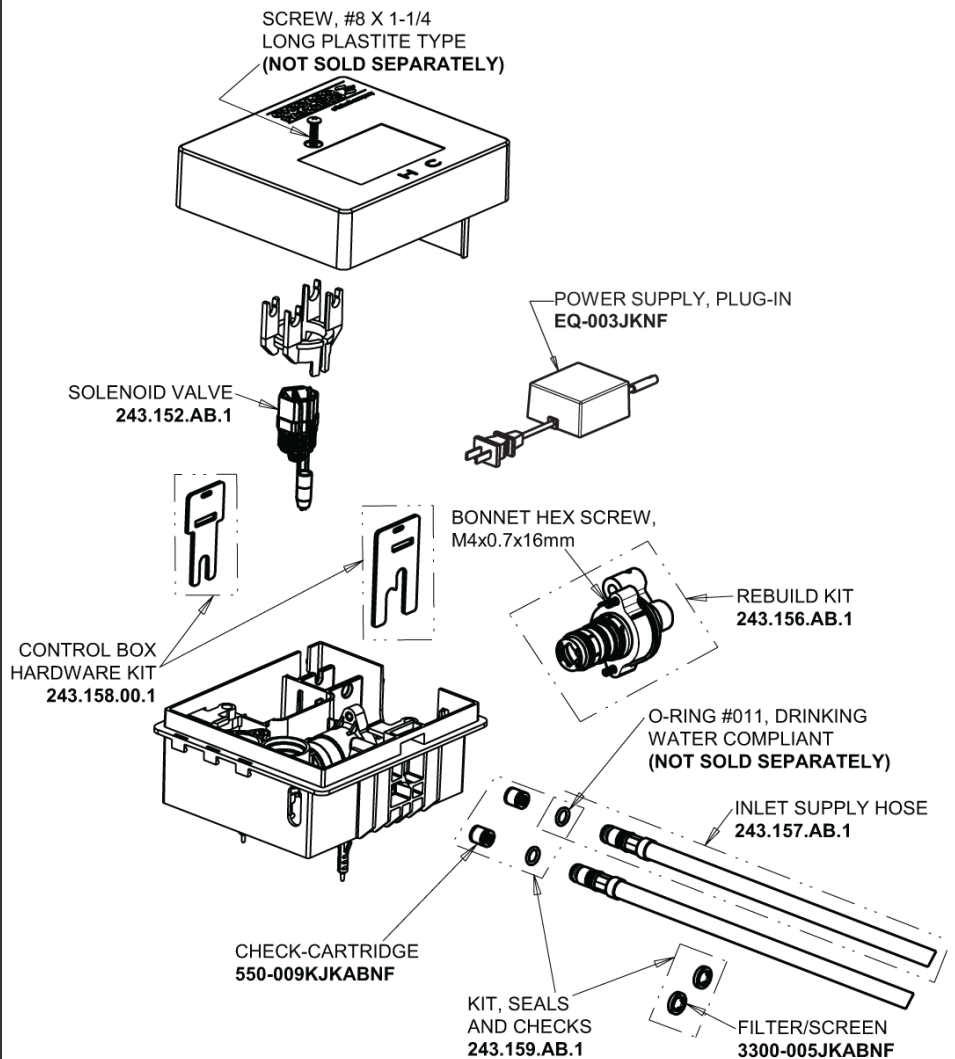

Repair Parts

EQ-A11A-33ABBN

EQ Curved Series Lavatory Sink Faucet with Hands-free Infrared Detection

CHICAGO FAUCETS

a Geberit company

Brushed Nickel EQ Curved Spout, 0.5 GPM
EQ-A11A-KJKABBN

EQ Brownout Protector (Accessory Only)
EQ-012JKNF

EQ-33KJKABNF EQ Control Box, AC Plug-in, Thermostatic Mixer
Base Parts:

For Technical Assistance:

Phone: 800-TEC-TRUE (832-8783)

Email: techsupport.us@chicagofaucets.com

2100 South Clearwater Drive

Des Plaines, IL 60018