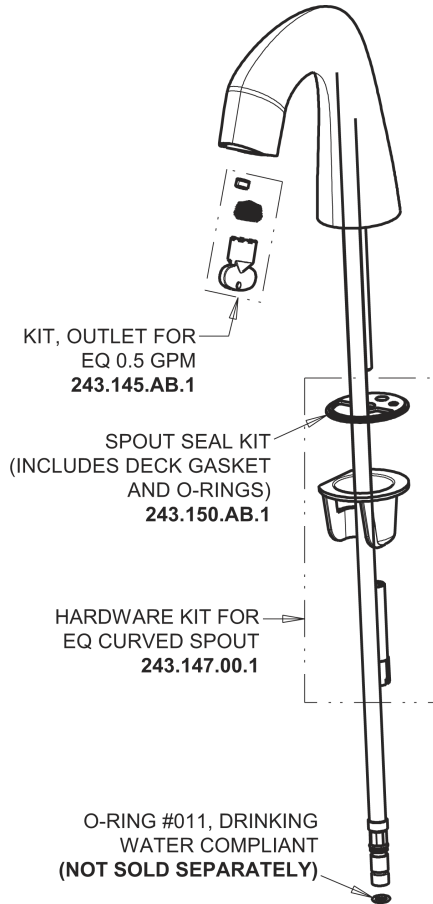

Repair Parts

EQ-A11A-33ABBN

EQ Curved Series Lavatory Sink Faucet with Hands-free Infrared Detection

CHICAGO FAUCETS

a Geberit company

Brushed Nickel EQ Curved Spout, 0.5 GPM
EQ-A11A-KJKABBN

EQ Brownout Protector (Accessory Only)
EQ-012JKNF

EQ-33KJKABNF EQ Control Box, AC Plug-in, Thermostatic Mixer
Base Parts:

For Technical Assistance:

Phone: 800-TEC-TRUE (832-8783)

Email: techsupport.us@chicagofaucets.com

2100 South Clearwater Drive

Des Plaines, IL 60018