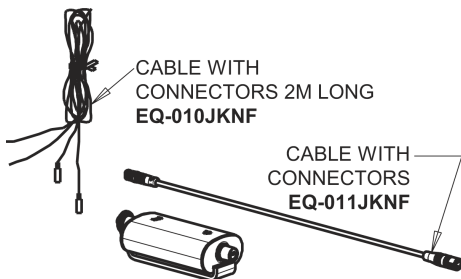

Repair Parts

EQ-A11A-33ABBN

EQ Curved Series Lavatory Sink Faucet with Hands-free Infrared Detection

CHICAGO FAUCETS

a Geberit company

Brushed Nickel EQ Curved Spout, 0.5 GPM
EQ-A11A-KJKABBN

EQ Brownout Protector (Accessory Only)
EQ-012JKNF

EQ-33KJKABNF EQ Control Box, AC Plug-in, Thermostatic Mixer
Base Parts:

For Technical Assistance:

Phone: 800-TEC-TRUE (832-8783)

Email: techsupport.us@chicagofaucets.com

2100 South Clearwater Drive

Des Plaines, IL 60018