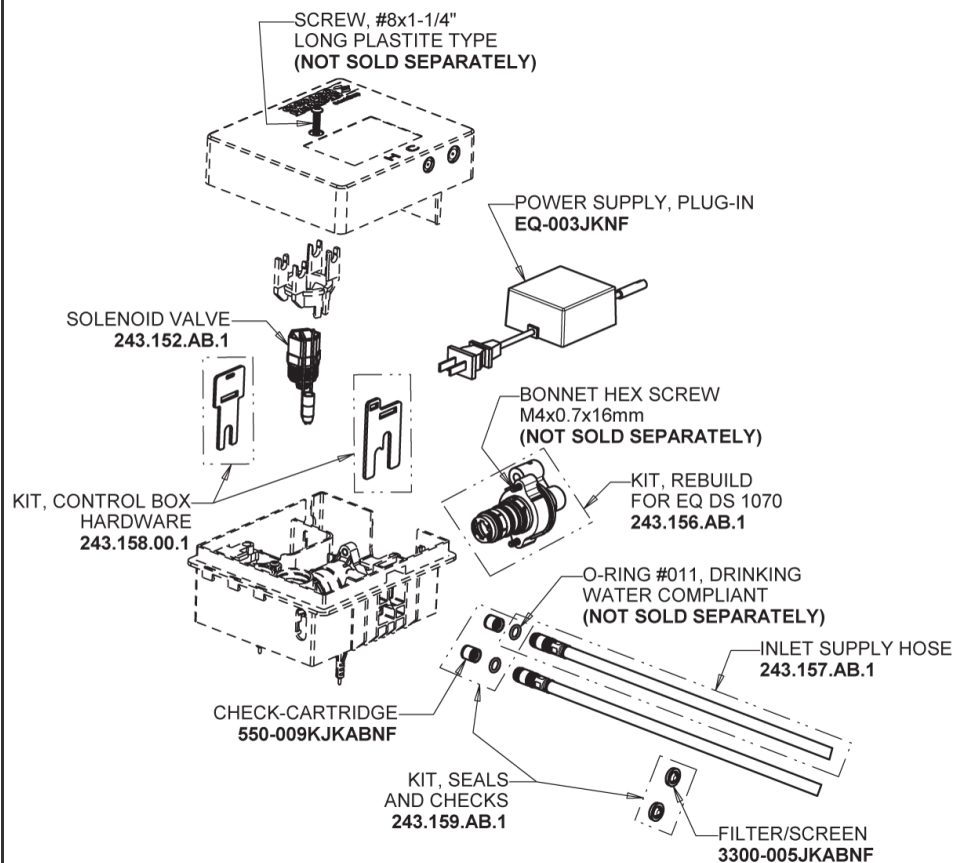

# CHICAGO FAUCETS®

Geberit Group

Brushed Nickel EQ Curved Spout, 0.5 GPM  
EQ-A11A-KJKABBN

EQ Brownout Protector (Accessory Only)  
EQ-012JKNF

EQ-33KJKABNF EQ Control Box, AC Plug-in, Thermostatic Mixer  
Base Parts: