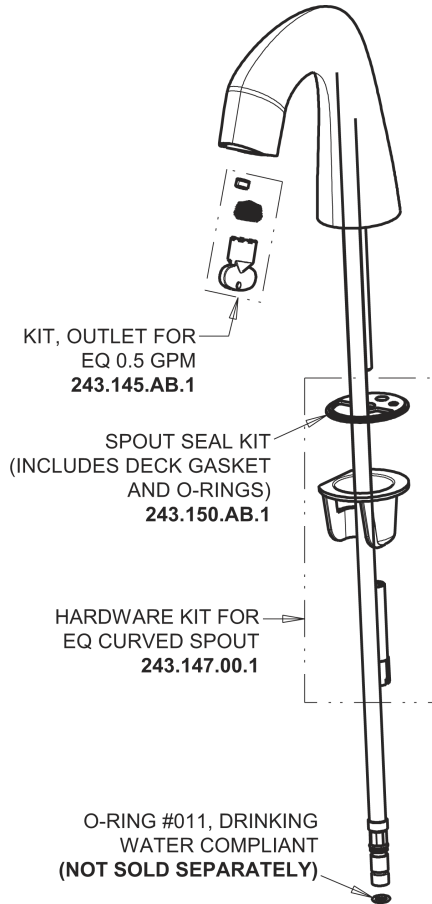

# Repair Parts

EQ-A11A-33ABBN

EQ Curved Series Lavatory Sink Faucet with Hands-free Infrared Detection

# CHICAGO FAUCETS®

Geberit Group

Brushed Nickel EQ Curved Spout, 0.5 GPM  
EQ-A11A-KJKABBN

EQ Brownout Protector (Accessory Only)  
EQ-012JKNF

EQ-33KJKABNF EQ Control Box, AC Plug-in, Thermostatic Mixer  
Base Parts: