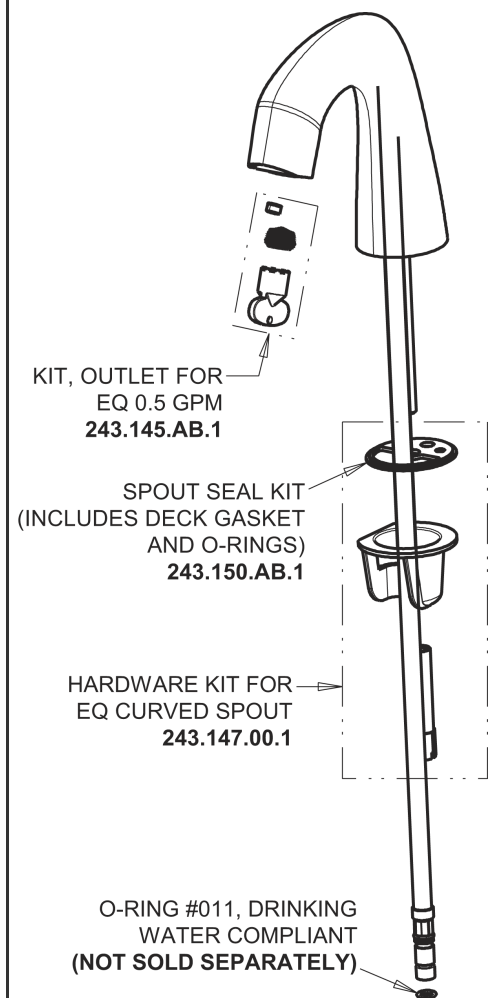

Repair Parts

EQ-A11A-13ABCP

EQ Curved Series Lavatory Sink Faucet with Hands-free Infrared Detection

CHICAGO FAUCETS®

Geberit Group

EQ-13KJKABNF EQ Control Box, Battery, Thermostatic Mixer Base Parts:

Polished Chrome EQ Curved Spout, 0.5 GPM EQ-A11A-KJKABCP