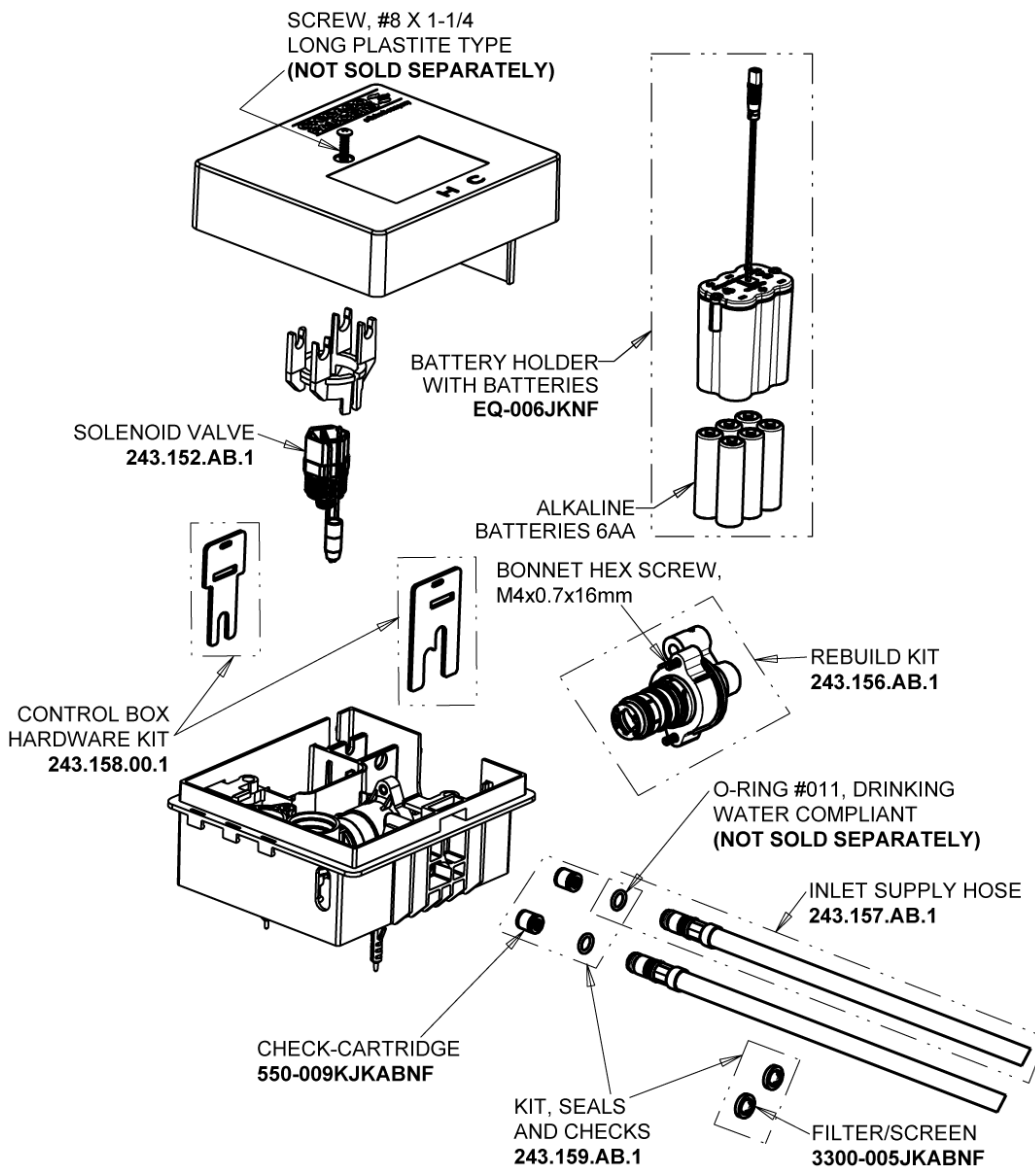

Repair Parts

EQ-A11A-13ABCP

EQ Curved Series Lavatory Sink Faucet with Hands-free Infrared Detection

CHICAGO FAUCETS®

Geberit Group

EQ-13KJKABNF EQ Control Box, Battery, Thermostatic Mixer Base Parts:

Polished Chrome EQ Curved Spout, 0.5 GPM EQ-A11A-KJKABCP