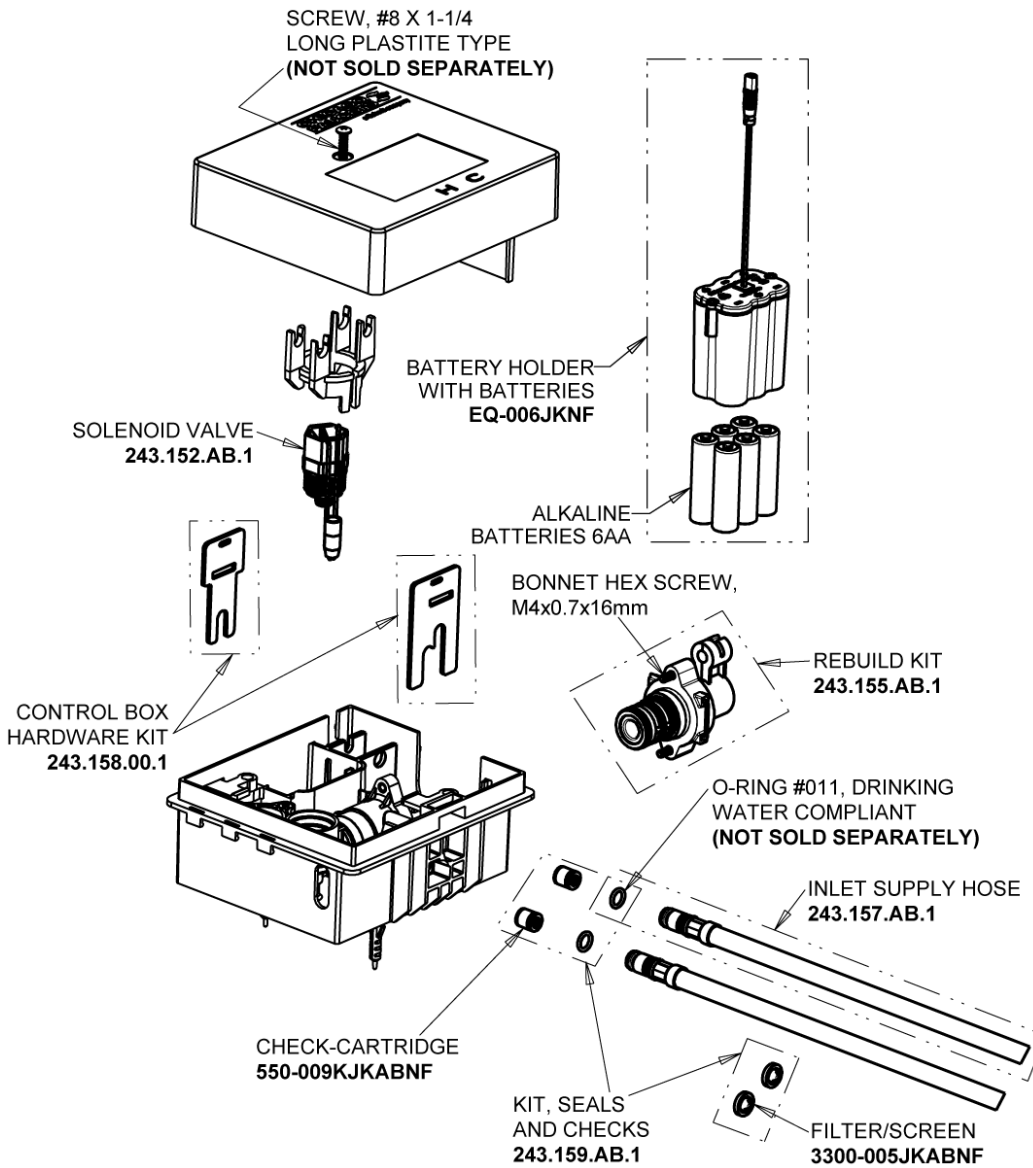

Repair Parts

EQ-A11A-12ABBN

EQ Curved Series Lavatory Sink Faucet with Hands-free Infrared Detection

CHICAGO FAUCETS®

Geberit Group

EQ-12KJKABNF EQ Control Box, Battery, Mechanical Mixer Base Parts:

Brushed Nickel EQ Curved Spout, 0.5 GPM EQ-A11A-KJKABBN