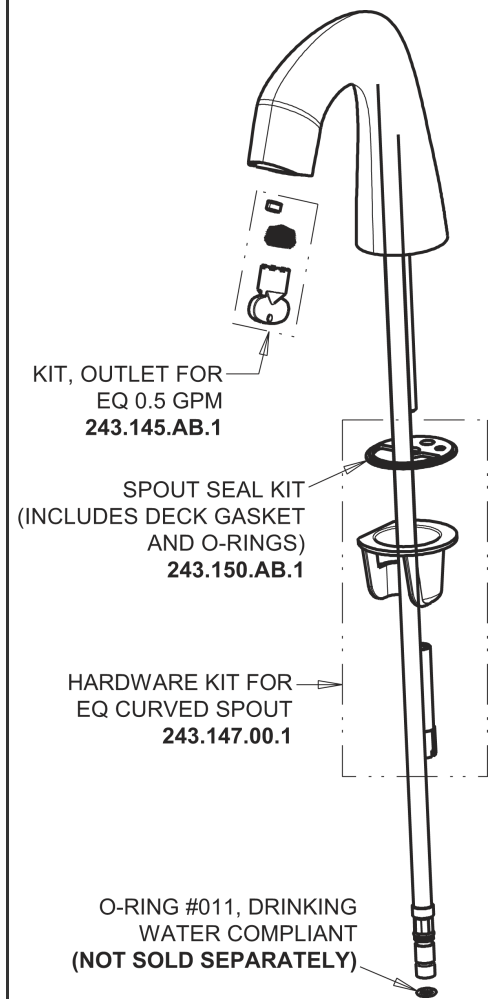

Repair Parts

EQ-A11A-12ABBN

EQ Curved Series Lavatory Sink Faucet with Hands-free Infrared Detection

CHICAGO FAUCETS®

Geberit Group

EQ-12KJKABNF EQ Control Box, Battery, Mechanical Mixer Base Parts:

Brushed Nickel EQ Curved Spout, 0.5 GPM EQ-A11A-KJKABBN