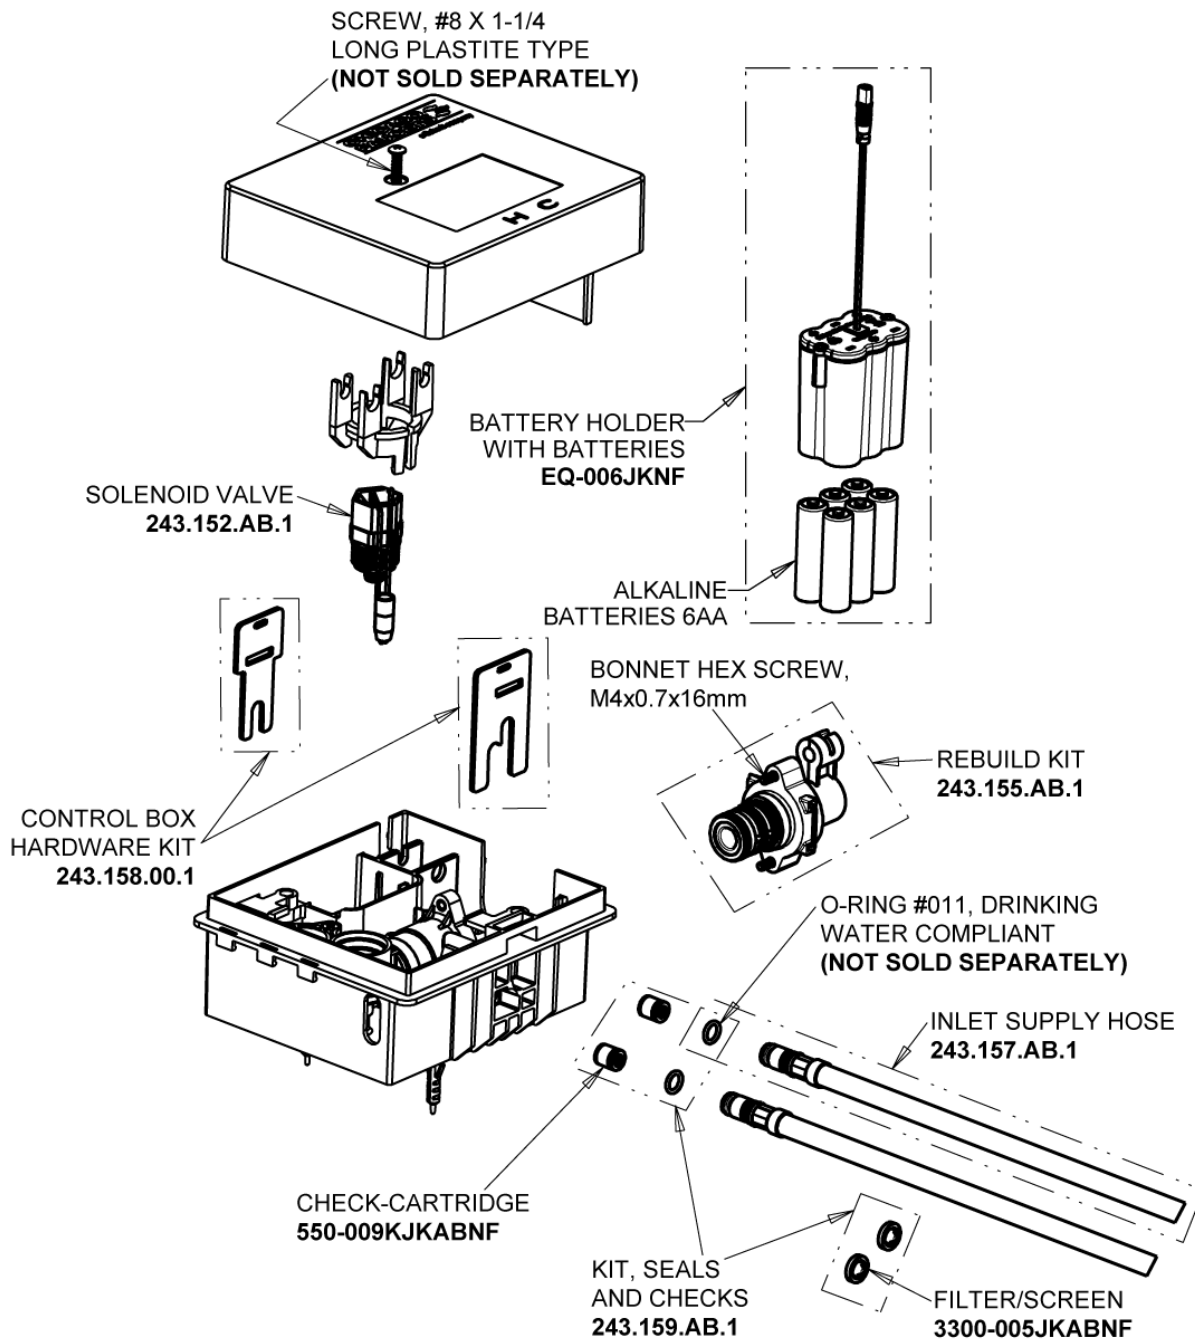

Repair Parts

EQ-12KJKABNF

CHICAGO FAUCETS®

Geberit Group

EQ-12KJKABNF EQ Control Box, Battery, Mechanical Mixer Base Parts:

For Technical Assistance:

Phone: 800-TEC-TRUE (832-8783)

Email: techsupport.us@chicagofaucets.com