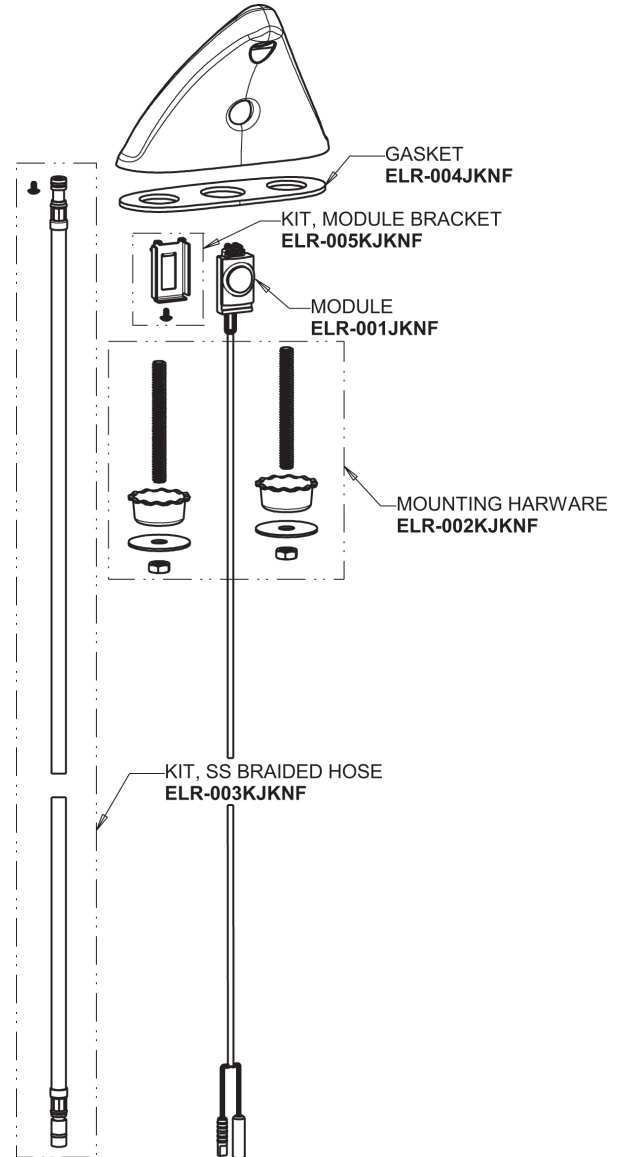

# Repair Parts

ELR-E12E-61ABCP

Electronic Ligature Resistant Sink Faucet with Dual Beam Infrared Sensor

## ELR-61KJKABNF ELR Series Control Box, LTPS, Single Supply Base Parts:

## ELR Series Spout Assembly

1.0 GPM (3.8 L/min) Pressure Compensating Laminar Flow Outlet  
244.170.00.1