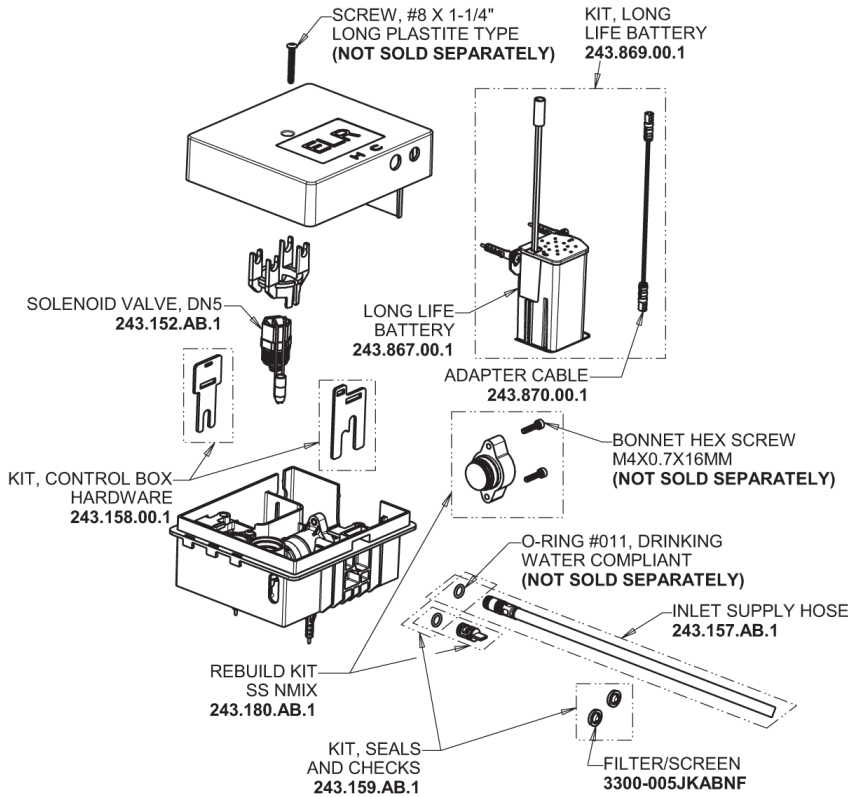

# Repair Parts

ELR-E12E-61ABCP

Electronic Ligature Resistant Sink Faucet with Dual Beam Infrared Sensor

## ELR-61KJKABNF ELR Series Control Box, LTPS, Single Supply Base Parts:

## ELR Series Spout Assembly

1.0 GPM (3.8 L/min) Pressure Compensating Laminar Flow Outlet  
244.170.00.1