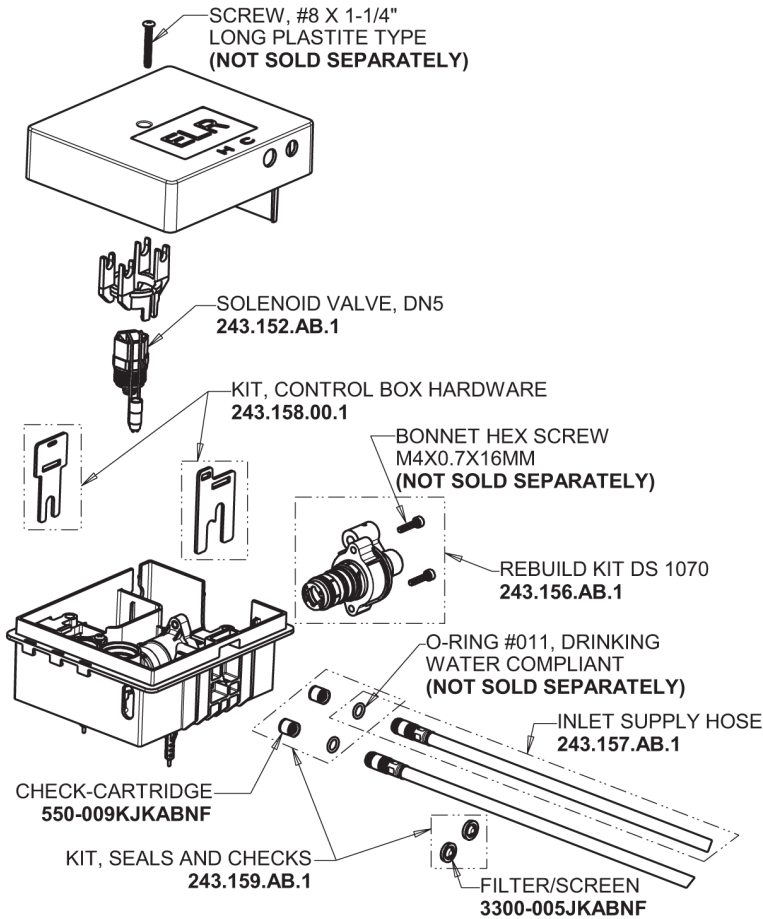

Repair Parts

ELR-E12E-43ABCP

Electronic Ligature Resistant Sink Faucet with Dual Beam Infrared Sensor

CHICAGO FAUCETS®

Geberit Group

ELR-43KJKABNF ELR Series Control Box, AC, Dual Supply, Thermostatic Mixer

Base Parts:

ELR Series Spout Assembly

1.0 GPM (3.8 L/min) Pressure Compensating Laminar Flow Outlet
244.170.00.1

For Technical Assistance:

Phone: 800-TEC-TRUE (832-8783)

Email: techsupport.us@chicago faucets.com