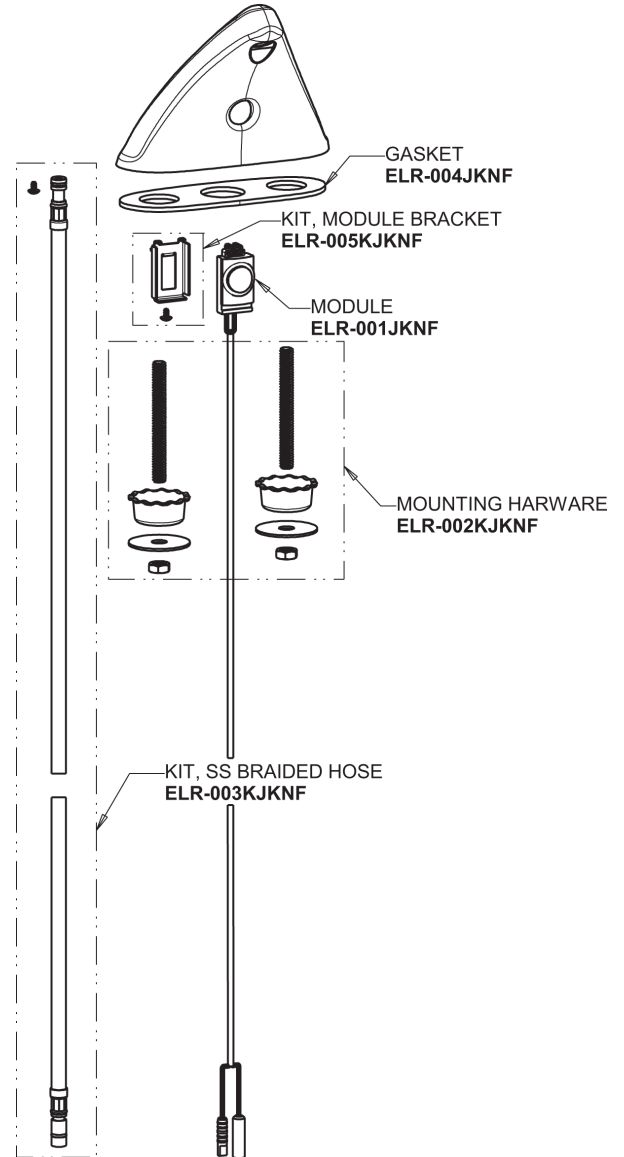

Repair Parts

ELR-E12E-43ABCP

Electronic Ligature Resistant Sink Faucet with Dual Beam Infrared Sensor

CHICAGO FAUCETS®

Geberit Group

ELR-43KJKABNF ELR Series Control Box, AC, Dual Supply, Thermostatic Mixer

Base Parts:

ELR Series Spout Assembly

1.0 GPM (3.8 L/min) Pressure Compensating Laminar Flow Outlet
244.170.00.1

For Technical Assistance:

Phone: 800-TEC-TRUE (832-8783)

Email: techsupport.us@chicago faucets.com