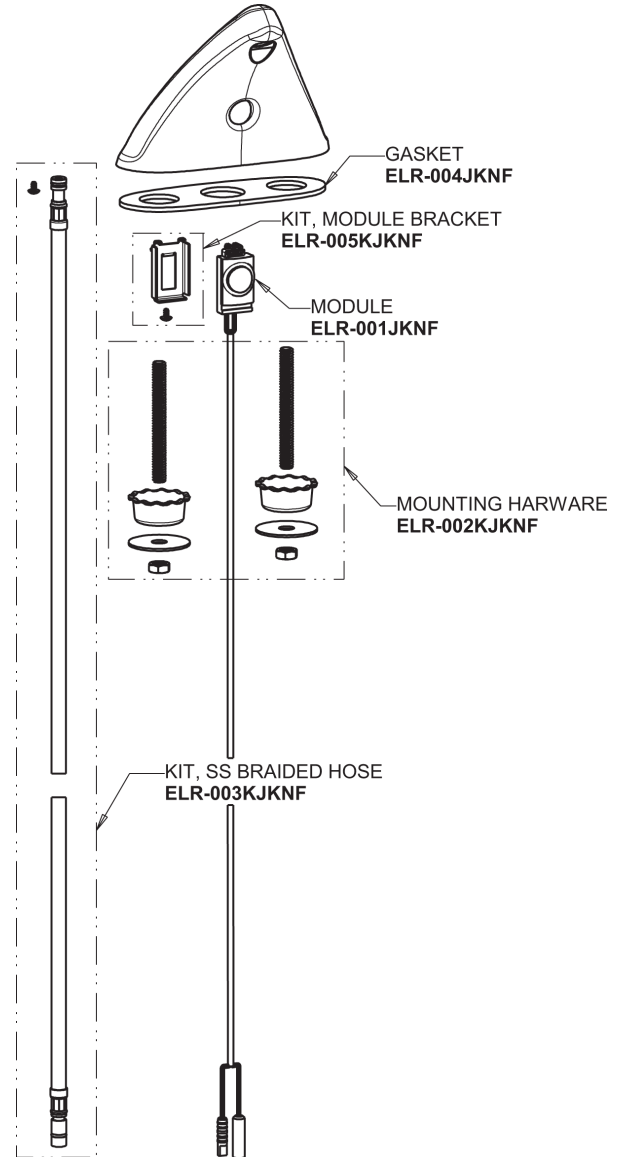

# Repair Parts

ELR-E12E-42ABCP

Electronic Ligature Resistant Sink Faucet with Dual Beam Infrared Sensor

**CHICAGO FAUCETS**

a Geberit company

## ELR Series Control Box, AC, Dual Supply, Mechanical Mixer Base Parts:

## ELR Series Spout Assembly

1.0 GPM (3.8 L/min) Pressure Compensating Laminar Flow Outlet  
244.170.00.1