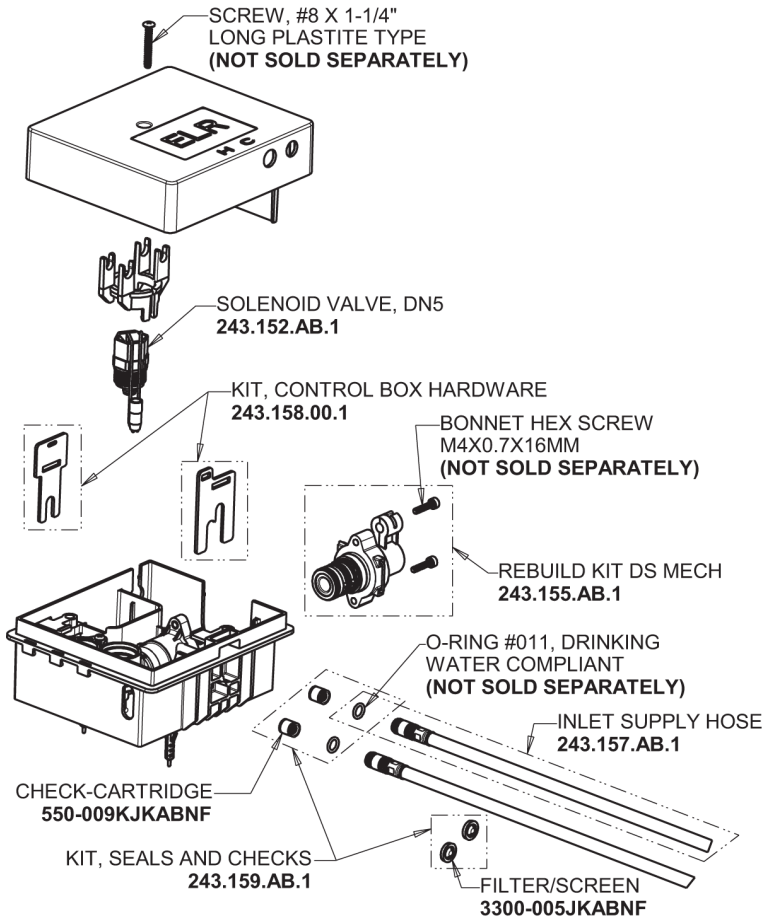

# Repair Parts

ELR-E12E-42ABCP

Electronic Ligature Resistant Sink Faucet with Dual Beam Infrared Sensor

**CHICAGO FAUCETS**

a Geberit company

## ELR Series Control Box, AC, Dual Supply, Mechanical Mixer Base Parts:

## ELR Series Spout Assembly

1.0 GPM (3.8 L/min) Pressure Compensating Laminar Flow Outlet  
244.170.00.1