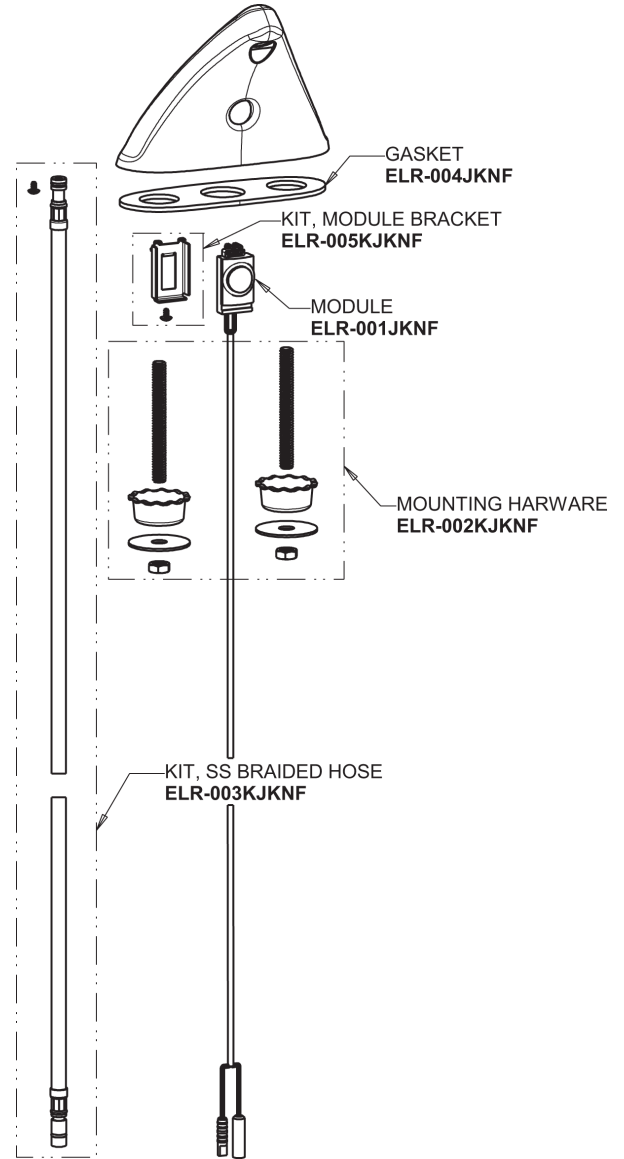

# Repair Parts

ELR-E12E-12ABCP

Electronic Ligature Resistant Sink Faucet with Dual Beam Infrared Sensor

a Geberit company

## ELR Series Control Box, DC, Dual Supply, Mechanical Mixer Base Parts:

## ELR Series Spout Assembly

1.0 GPM (3.8 L/min) Pressure Compensating Laminar Flow Outlet  
244.170.00.1