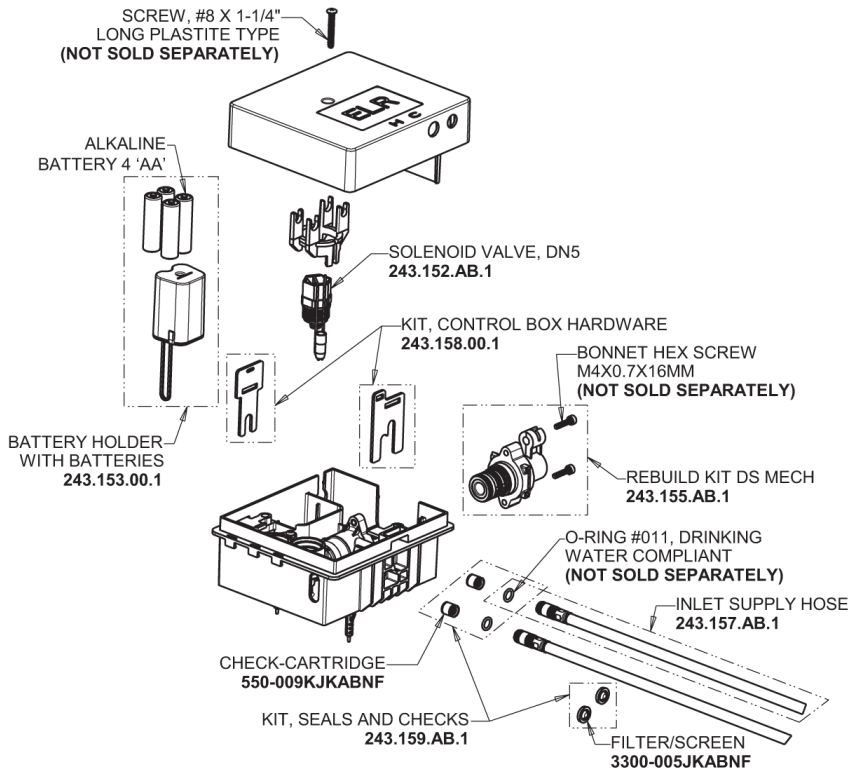

# Repair Parts

ELR-E12E-12ABCP

Electronic Ligature Resistant Sink Faucet with Dual Beam Infrared Sensor

a Geberit company

## ELR Series Control Box, DC, Dual Supply, Mechanical Mixer Base Parts:

## ELR Series Spout Assembly

1.0 GPM (3.8 L/min) Pressure Compensating Laminar Flow Outlet  
244.170.00.1