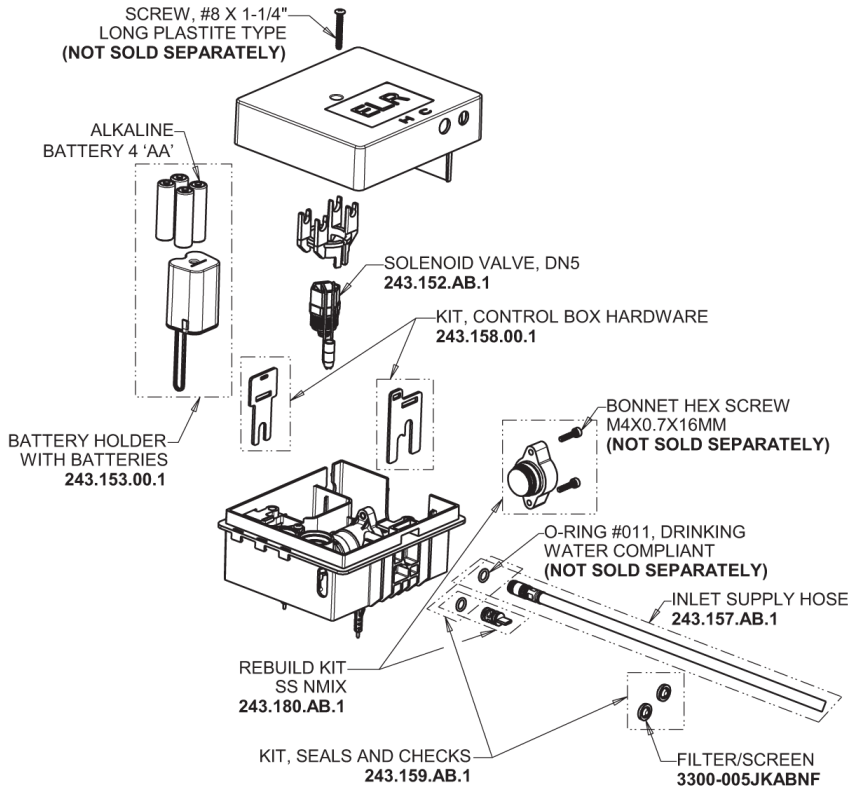

Repair Parts

ELR-E12E-11ABCP

Electronic Ligature Resistant Sink Faucet with Dual Beam Infrared Sensor

CHICAGO FAUCETS®

Geberit Group

ELR-11KJKABNF ELR Series Control Box, DC Power, Single Supply

Base Parts:

ELR Series Spout Assembly

1.0 GPM (3.8 L/min) Pressure Compensating Laminar Flow Outlet
244.170.00.1

For Technical Assistance:

Phone: 800-TEC-TRUE (832-8783)

Email: techsupport.us@chicago faucets.com

2100 South Clearwater Drive