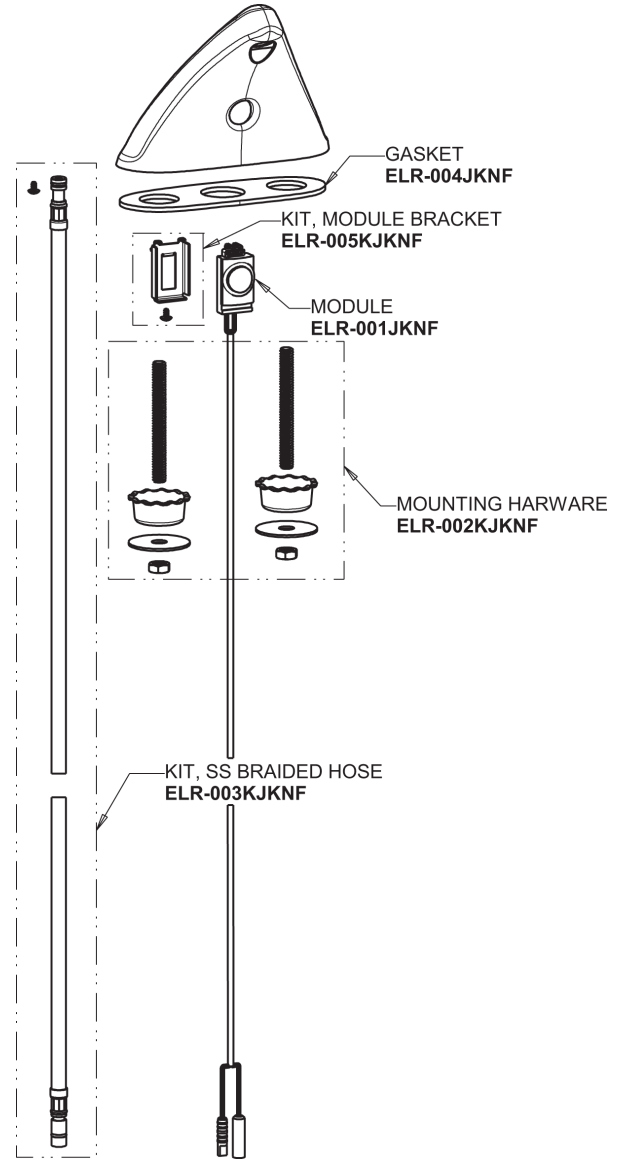

Repair Parts

ELR-E12E-11ABCP

Electronic Ligature Resistant Sink Faucet with Dual Beam Infrared Sensor

CHICAGO FAUCETS®

Geberit Group

ELR-11KJKABNF ELR Series Control Box, DC Power, Single Supply

Base Parts:

ELR Series Spout Assembly

1.0 GPM (3.8 L/min) Pressure Compensating Laminar Flow Outlet
244.170.00.1

For Technical Assistance:

Phone: 800-TEC-TRUE (832-8783)

Email: techsupport.us@chicago faucets.com

2100 South Clearwater Drive