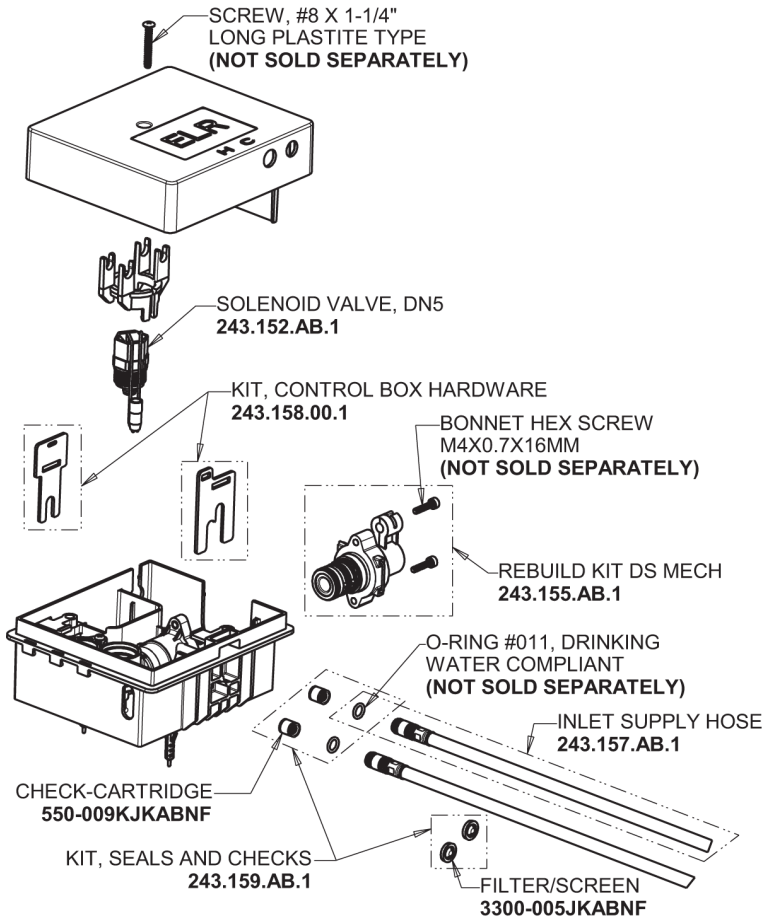

Repair Parts

ELR-E12A-42ABCP

Electronic Ligature Resistant Sink Faucet with Dual Beam Infrared Sensor

CHICAGO FAUCETS

a Geberit company

ELR Series Control Box, AC, Dual Supply, Mechanical Mixer Base Parts:

ELR Series Spout Assembly

0.5 GPM (1.9 L/min) Vandal Proof Pressure Compensating Econo-Flo Non-Aerating Spray Outlet
243.145.AB.1

For Technical Assistance:

Phone: 800-TEC-TRUE (832-8783)

Email: techsupport.us@chicago faucets.com