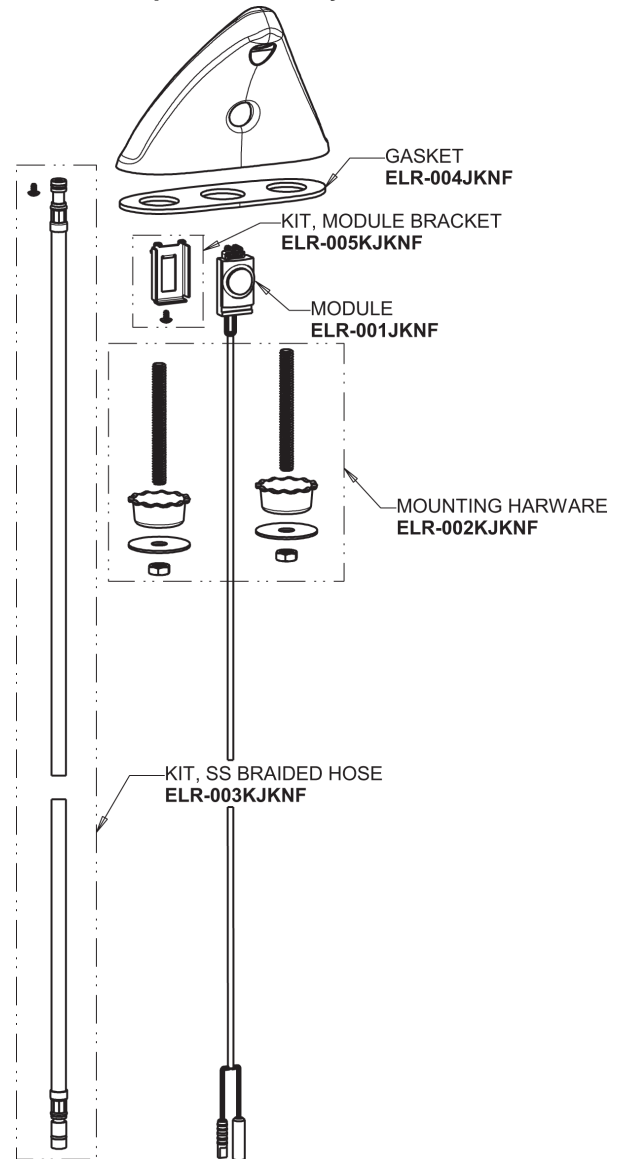

Repair Parts

ELR-E12A-42ABCP

Electronic Ligature Resistant Sink Faucet with Dual Beam Infrared Sensor

CHICAGO FAUCETS

a Geberit company

ELR Series Control Box, AC, Dual Supply, Mechanical Mixer Base Parts:

ELR Series Spout Assembly

0.5 GPM (1.9 L/min) Vandal Proof Pressure Compensating Econo-Flo Non-Aerating Spray Outlet
243.145.AB.1

For Technical Assistance:

Phone: 800-TEC-TRUE (832-8783)

Email: techsupport.us@chicago faucets.com