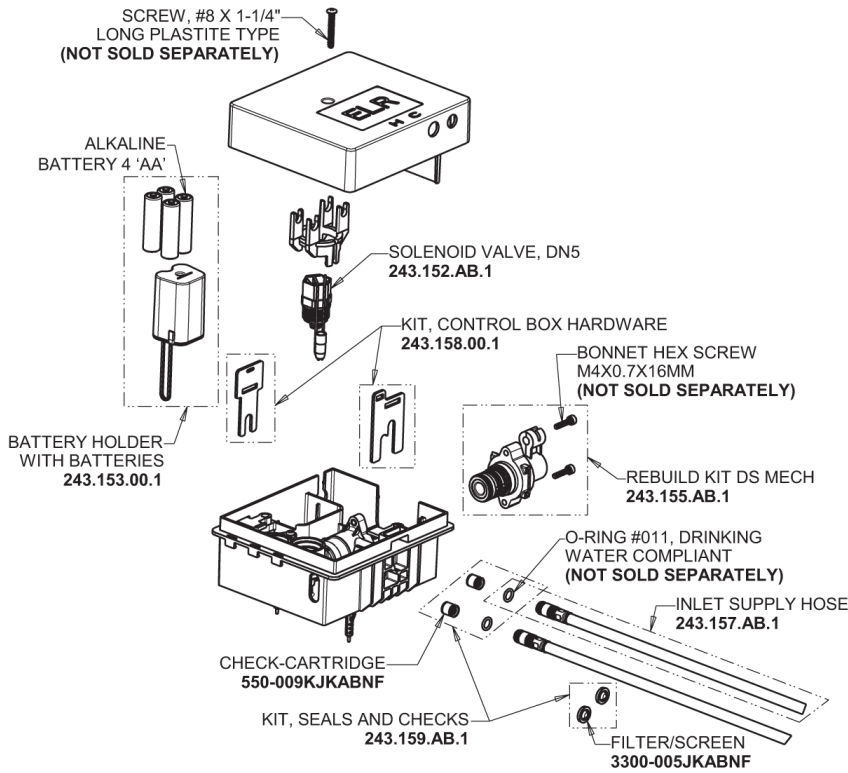

Repair Parts

ELR-E12A-12ABCP

Electronic Ligature Resistant Sink Faucet with Dual Beam Infrared Sensor

CHICAGO FAUCETS®

Geberit Group

ELR-12KJKABNF ELR Series Control Box, DC, Dual Supply, Mechanical Mixer

Base Parts:

ELR Series Spout Assembly

0.5 GPM (1.9 L/min) Vandal Proof Pressure Compensating Econo-Flo Non-Aerating Spray Outlet
243.145.AB.1

For Technical Assistance:

Phone: 800-TEC-TRUE (832-8783)

Email: techsupport.us@chicago faucets.com