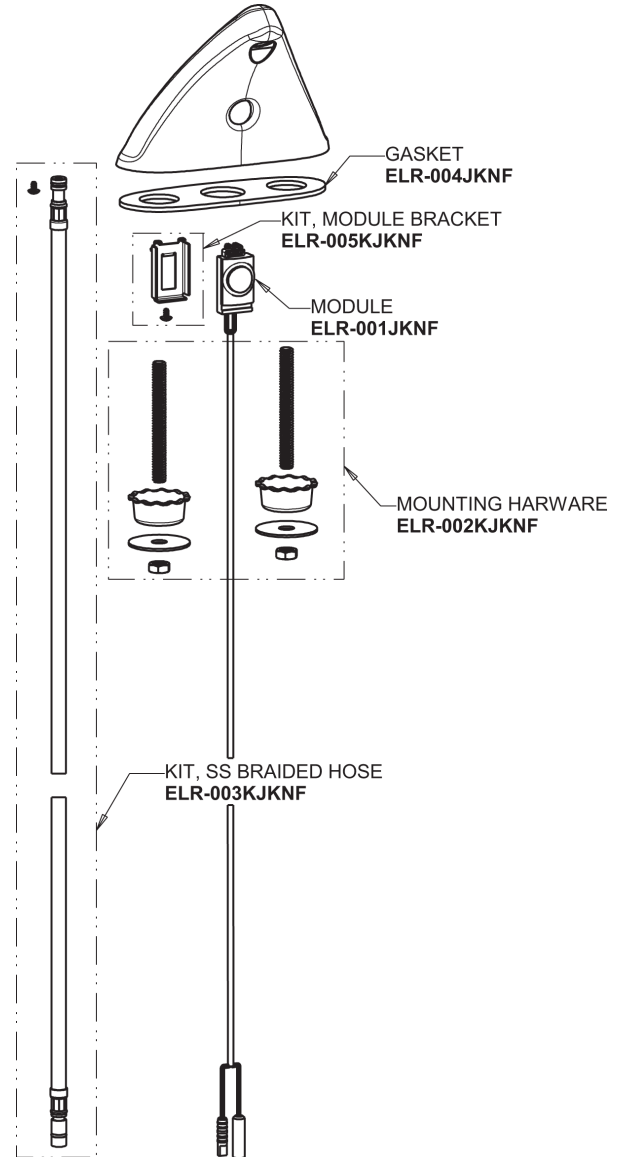

Repair Parts

ELR-E12A-12ABCP

Electronic Ligature Resistant Sink Faucet with Dual Beam Infrared Sensor

CHICAGO FAUCETS®

Geberit Group

ELR-12KJKABNF ELR Series Control Box, DC, Dual Supply, Mechanical Mixer

Base Parts:

ELR Series Spout Assembly

0.5 GPM (1.9 L/min) Vandal Proof Pressure Compensating Econo-Flo Non-Aerating Spray Outlet
243.145.AB.1

For Technical Assistance:

Phone: 800-TEC-TRUE (832-8783)

Email: techsupport.us@chicago faucets.com