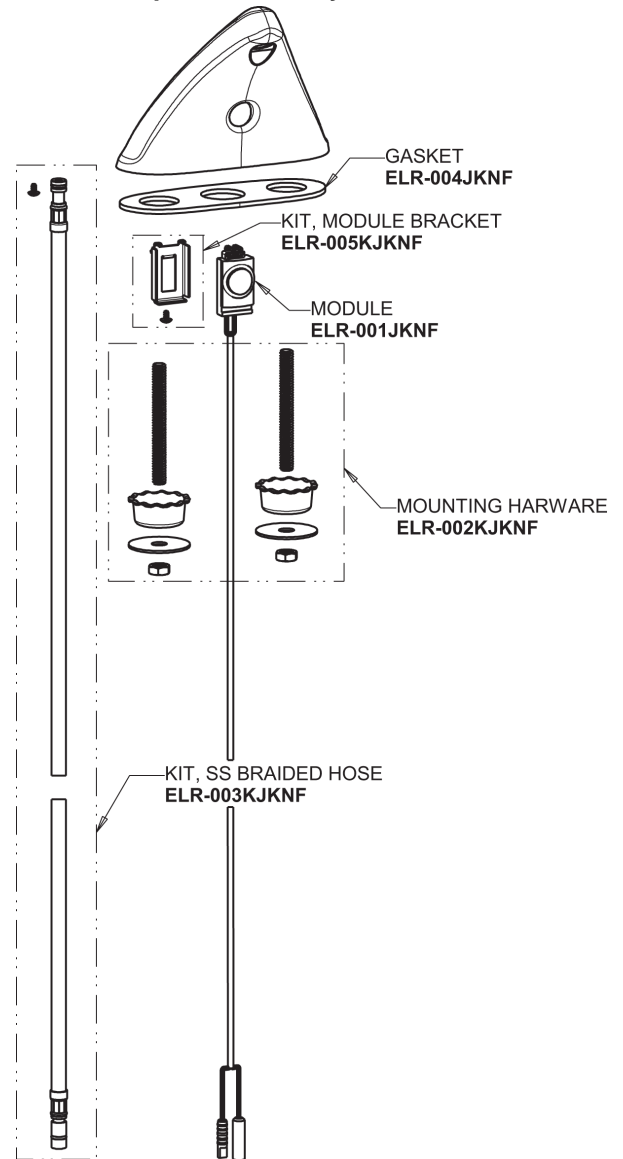

Repair Parts

ELR-E12A-11ABCP

Electronic Ligature Resistant Sink Faucet with Dual Beam Infrared Sensor

CHICAGO FAUCETS®

Geberit Group

ELR-11KJKABNF ELR Series Control Box, DC Power, Single Supply

Base Parts:

ELR Series Spout Assembly

0.5 GPM (1.9 L/min) Vandal Proof Pressure Compensating Econo-Flo Non-Aerating Spray Outlet 243.145.AB.1

For Technical Assistance:

Phone: 800-TEC-TRUE (832-8783)

Email: techsupport.us@chicago faucets.com