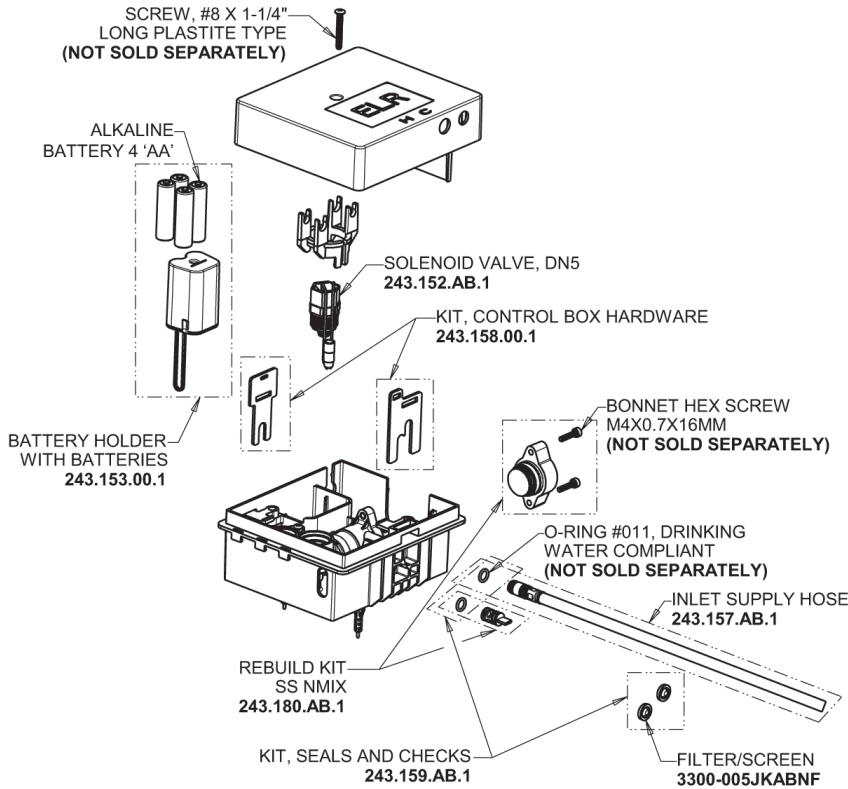

Repair Parts

ELR-E12A-11ABCP

Electronic Ligature Resistant Sink Faucet with Dual Beam Infrared Sensor

CHICAGO FAUCETS®

Geberit Group

ELR-11KJKABNF ELR Series Control Box, DC Power, Single Supply

Base Parts:

ELR Series Spout Assembly

0.5 GPM (1.9 L/min) Vandal Proof Pressure Compensating Econo-Flo Non-Aerating Spray Outlet 243.145.AB.1

For Technical Assistance:

Phone: 800-TEC-TRUE (832-8783)

Email: techsupport.us@chicago faucets.com