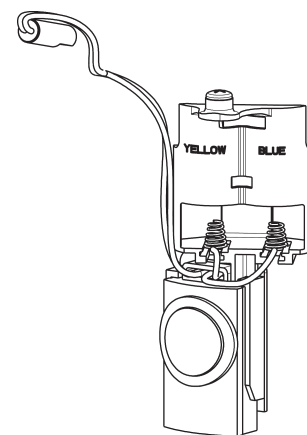

Repair Parts

E80-A11H-61ABCP

E-Tronic 80 Sink Faucet with Dual Beam Infrared Sensor

CHICAGO FAUCETS®

Geberit Group

E-Tronic 80 Single Supply Base

Base Parts:

Long Life Battery Kit

243.868.00.1

Electronic Module

244.458.00.1

0.5 GPM (1.9 L/min) Pressure Compensating Laminar Flow Outlet

244.168.00.1

For Technical Assistance:

Phone: 800-TEC-TRUE (832-8783)

Email: techsupport.us@chicagofaucets.com