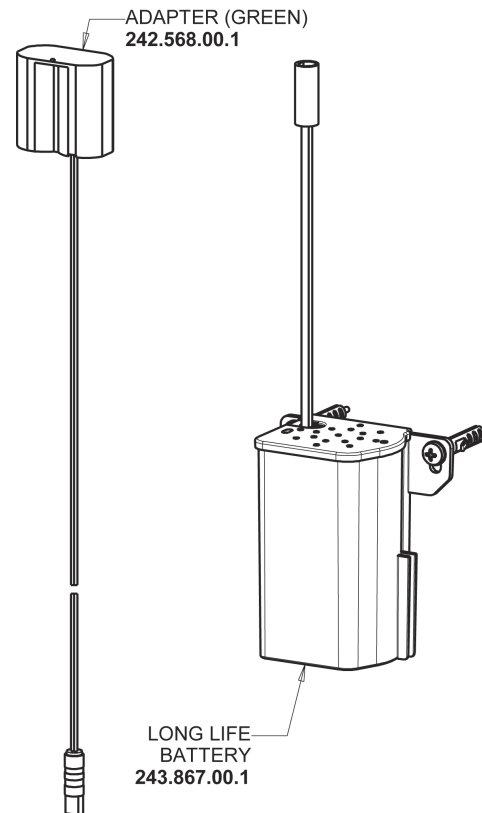

Repair Parts

E80-A11H-61ABCP

E-Tronic 80 Sink Faucet with Dual Beam Infrared Sensor

CHICAGO FAUCETS®

Geberit Group

E-Tronic 80 Single Supply Base

Base Parts:

Long Life Battery Kit

243.868.00.1

Electronic Module

244.458.00.1

0.5 GPM (1.9 L/min) Pressure Compensating Laminar Flow Outlet

244.168.00.1

For Technical Assistance:

Phone: 800-TEC-TRUE (832-8783)

Email: techsupport.us@chicagofaucets.com