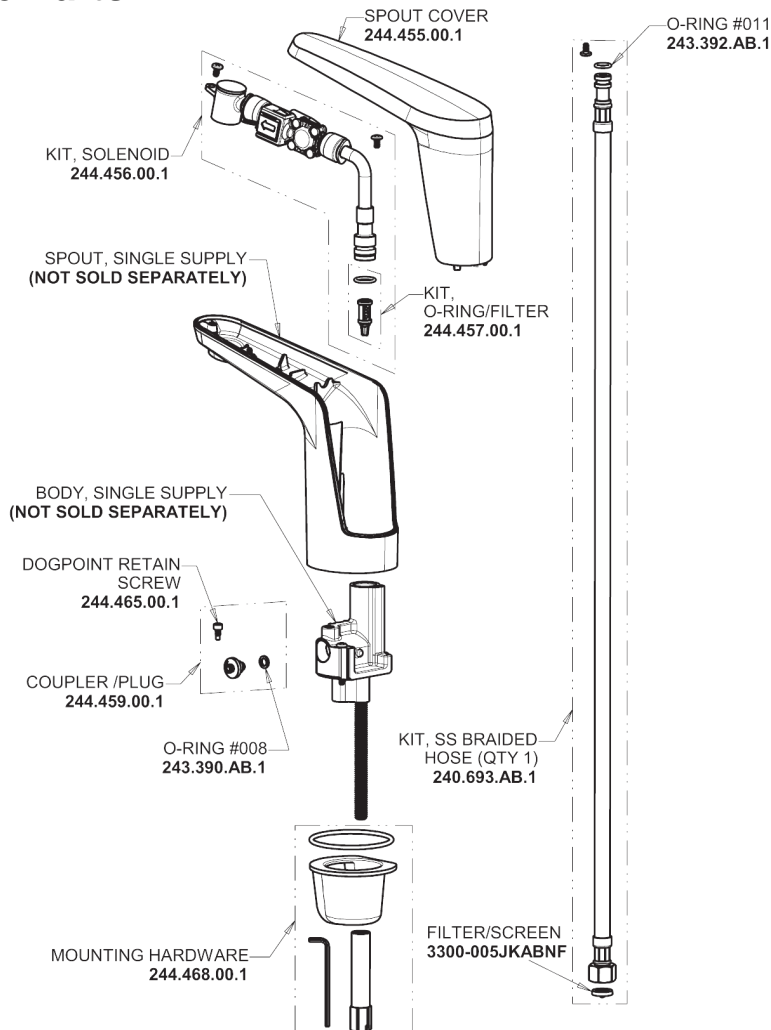

Repair Parts

E80-A11H-61ABCP

E-Tronic 80 Sink Faucet with Dual Beam Infrared Sensor

CHICAGO FAUCETS®

Geberit Group

E-Tronic 80 Single Supply Base

Base Parts:

Long Life Battery Kit

243.868.00.1

Electronic Module

244.458.00.1

0.5 GPM (1.9 L/min) Pressure Compensating Laminar Flow Outlet

244.168.00.1

For Technical Assistance:

Phone: 800-TEC-TRUE (832-8783)

Email: techsupport.us@chicagofaucets.com