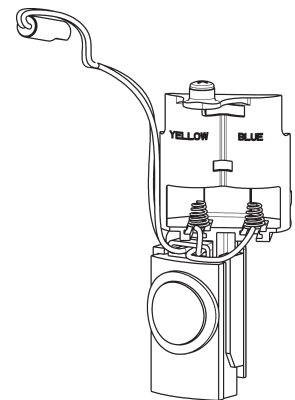

AC Power Adapter
240.747.00.1