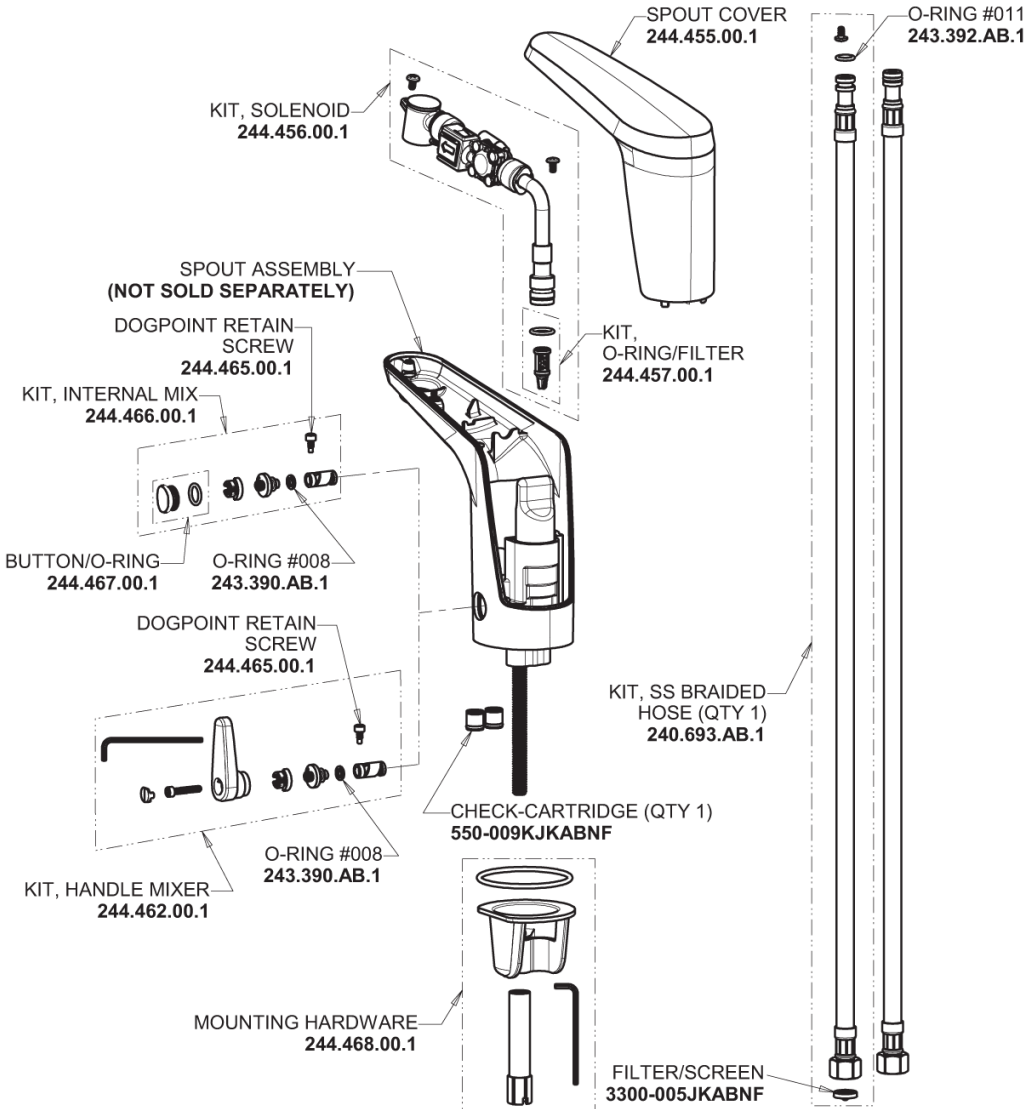

Repair Parts

E80-A11H-47ABCP

E-Tronic 80 Sink Faucet with Dual Beam Infrared Sensor

CHICAGO FAUCETS®

Geberit Group

E-Tronic 80 Base with Thermostatic Mixer

Base Parts:

0.5 GPM (1.9 L/min) Pressure
Compensating Laminar Flow Outlet
244.168.00.1

Electronic Module
244.458.00.1

AC Power Adapter
240.747.00.1

For Technical Assistance:

Phone: 800-TEC-TRUE (832-8783)

Email: techsupport.us@chicago faucets.com

2100 South Clearwater Drive

Des Plaines, IL 60018