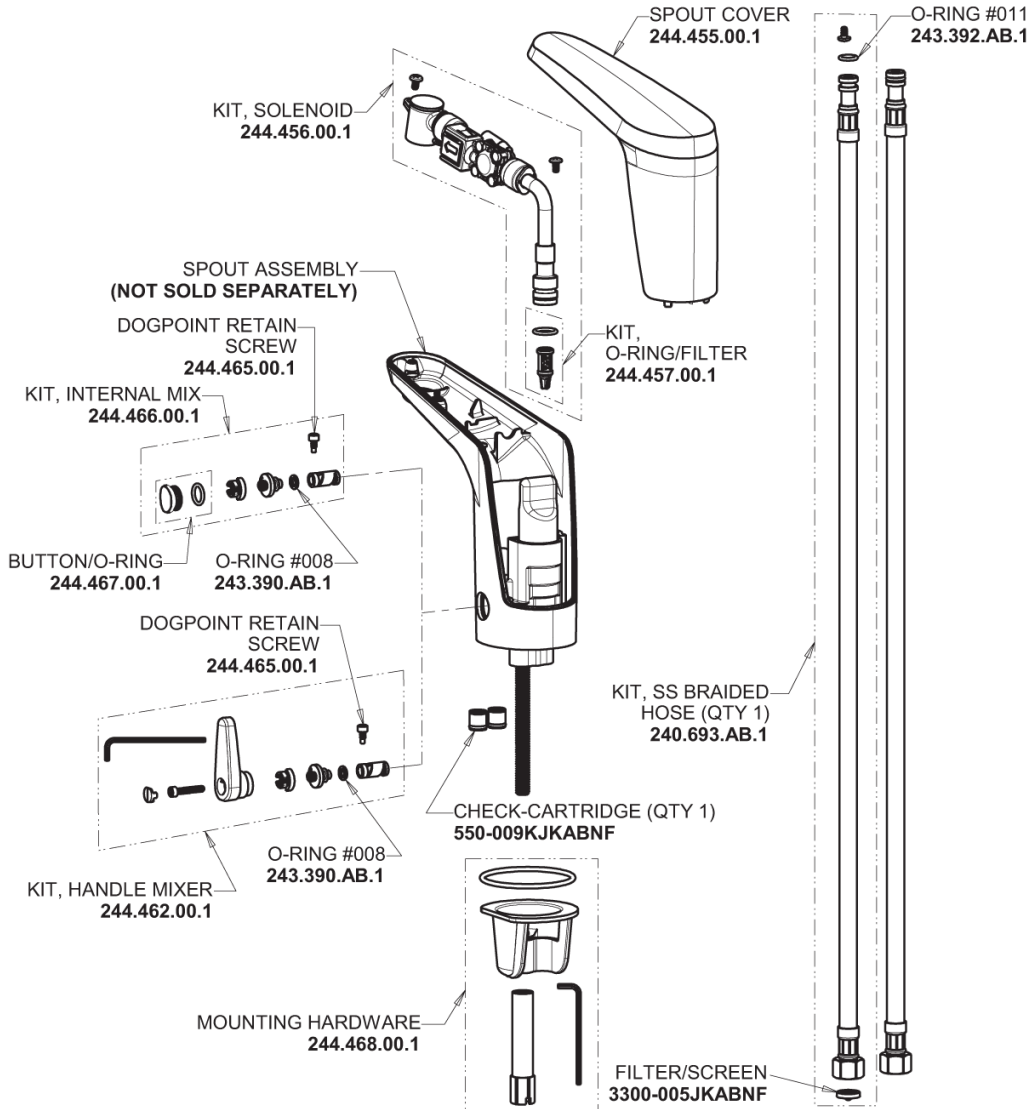

Repair Parts

E80-A11H-17ABCP

E-Tronic 80 Sink Faucet with Dual Beam Infrared Sensor

CHICAGO FAUCETS®

Geberit Group

E-Tronic 80 Base with Thermostatic Mixer

Base Parts:

0.5 GPM (1.9 L/min) Pressure
Compensating Laminar Flow Outlet
244.168.00.1

Electronic Module
244.458.00.1

CR-P2 6V Lithium Battery
242.560.00.1

For Technical Assistance:

Phone: 800-TEC-TRUE (832-8783)

Email: techsupport.us@chicago faucets.com

2100 South Clearwater Drive

Des Plaines, IL 60018