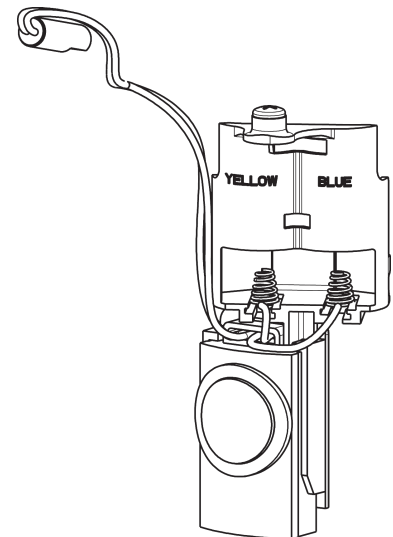

# Repair Parts

E80-A11F-61ABCP

E-Tronic 80 Sink Faucet with Dual Beam Infrared Sensor

## Base Parts:

1.5 GPM (5.7 L/min) Pressure Compensating Laminar Flow Outlet

244.169.00.1

Long Life Battery Kit

243.868.00.1

Electronic Module

244.458.00.1