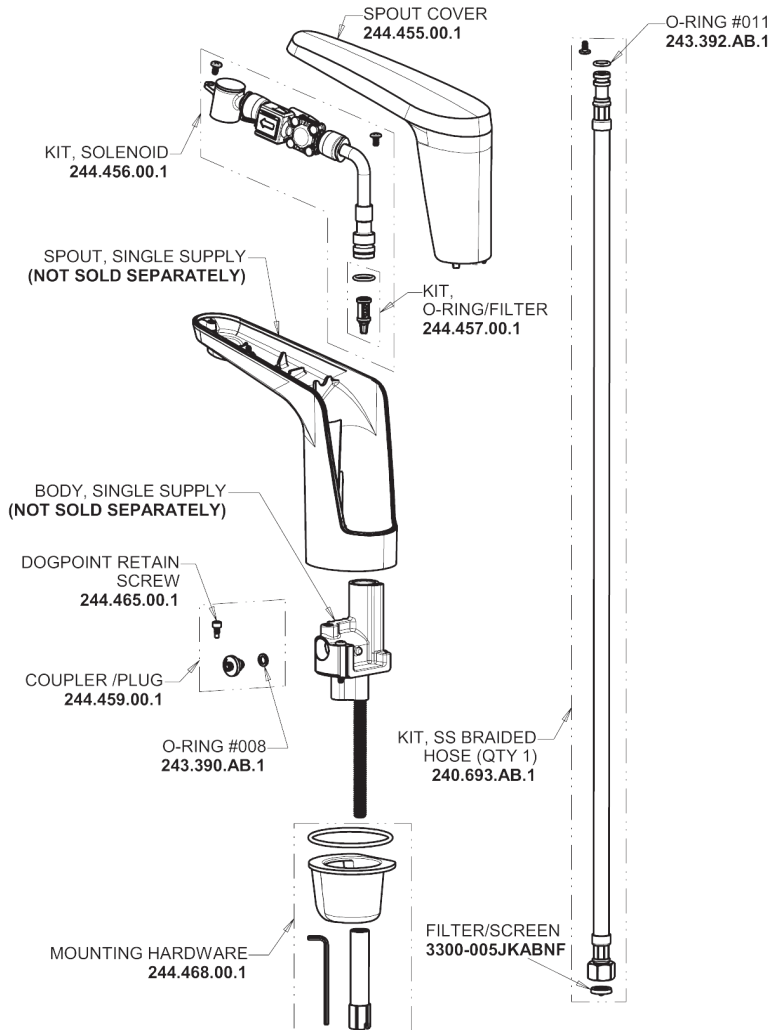

# Repair Parts

E80-A11F-61ABCP

E-Tronic 80 Sink Faucet with Dual Beam Infrared Sensor

# CHICAGO FAUCETS®

Geberit Group

E-Tronic 80 Single Supply Base

## Base Parts:

1.5 GPM (5.7 L/min) Pressure Compensating Laminar Flow Outlet

244.169.00.1

Long Life Battery Kit

243.868.00.1

Electronic Module

244.458.00.1