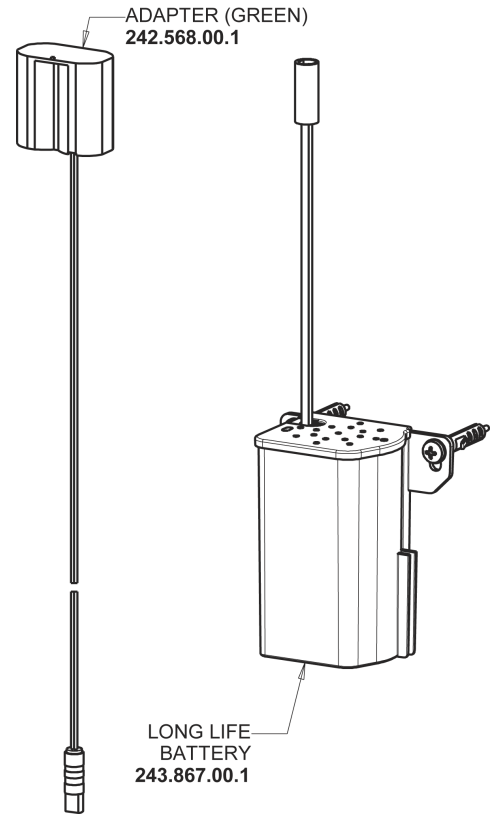

# Repair Parts

E80-A11F-61ABCP

E-Tronic 80 Sink Faucet with Dual Beam Infrared Sensor

# CHICAGO FAUCETS®

Geberit Group

E-Tronic 80 Single Supply Base

## Base Parts:

1.5 GPM (5.7 L/min) Pressure Compensating Laminar Flow Outlet

244.169.00.1

Long Life Battery Kit

243.868.00.1

Electronic Module

244.458.00.1