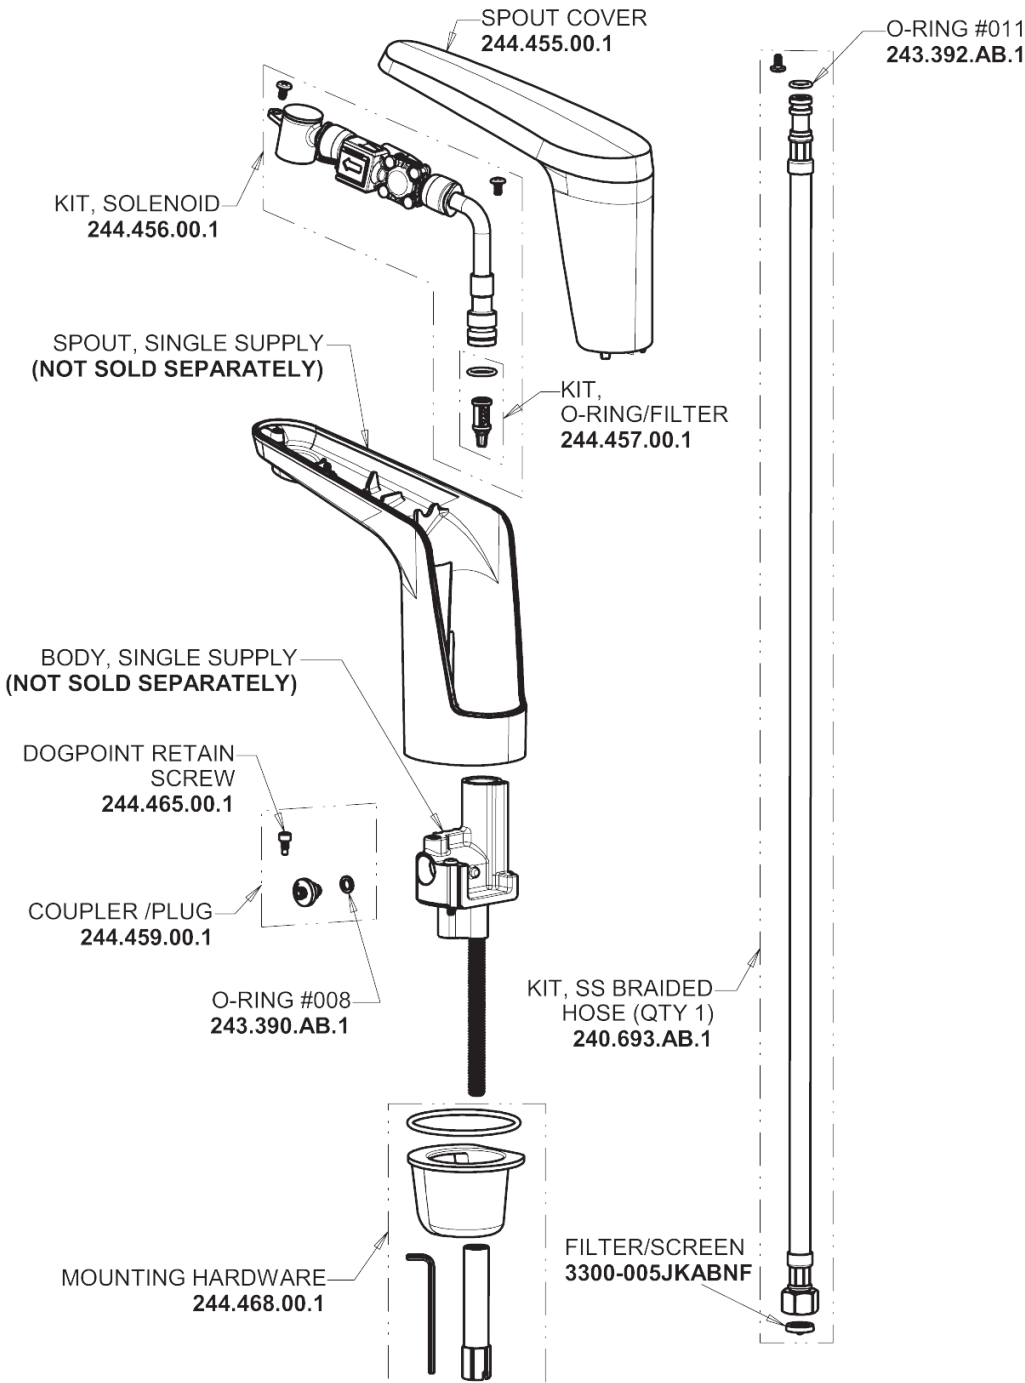

Repair Parts

E80-A11F-41ABCP

E-Tronic 80 Sink Faucet with Dual Beam Infrared Sensor

CHICAGO FAUCETS®

Geberit Group

E-Tronic 80 Single Supply Base

Base Parts:

1.5 GPM (5.7 L/min) Pressure
Compensating Laminar Flow Outlet
244.169.00.1