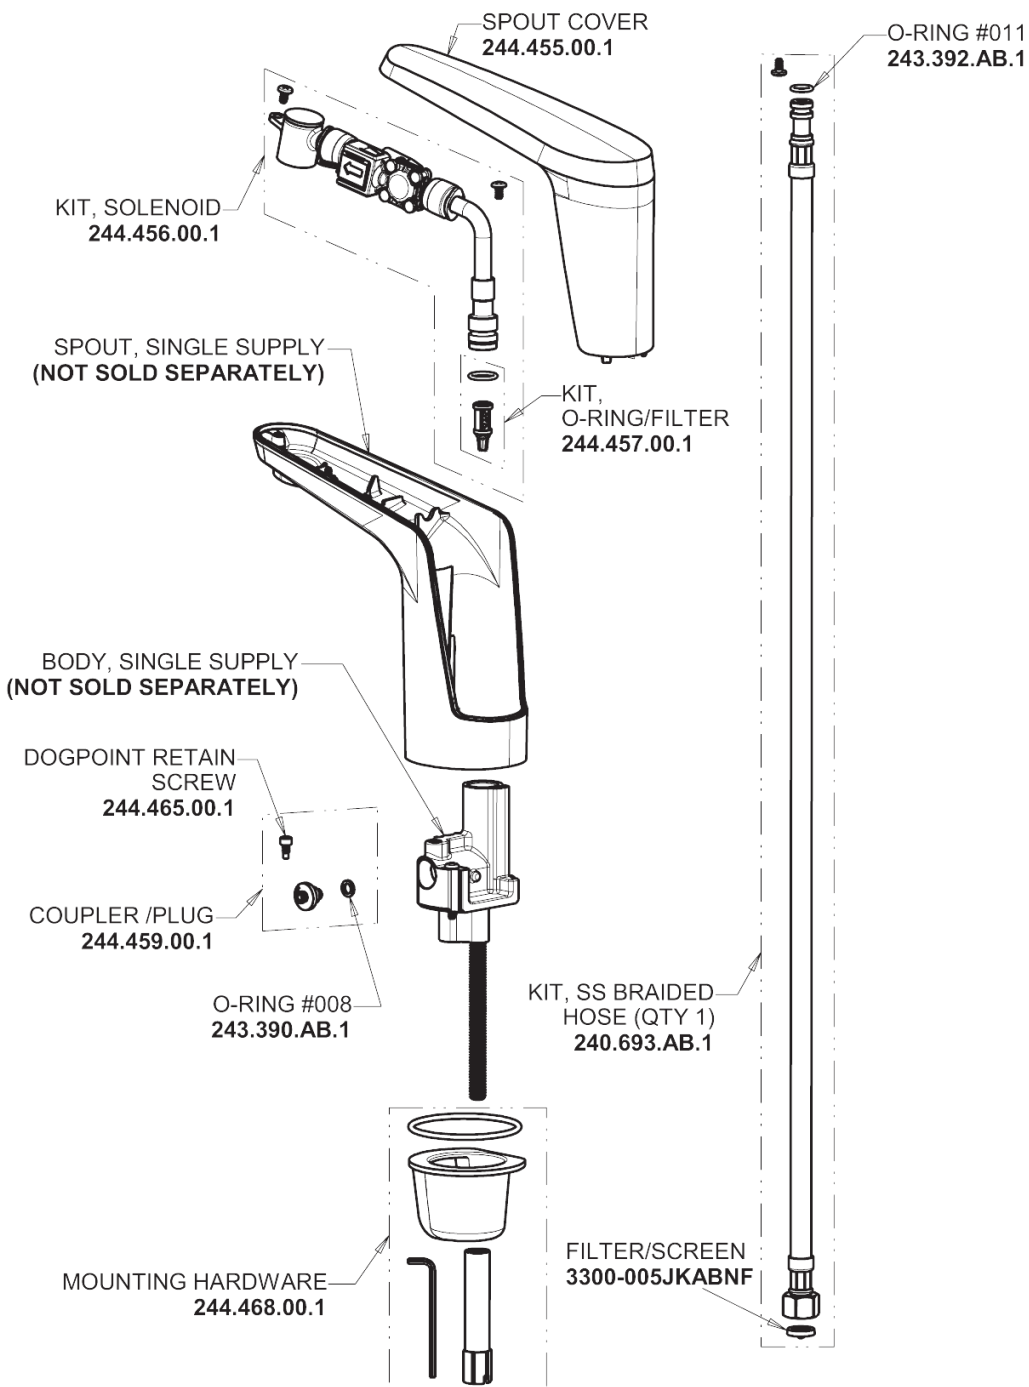

# Repair Parts

E80-A11F-11ABCP

E-Tronic 80 Sink Faucet with Dual Beam Infrared Sensor

**CHICAGO  
FAUCETS**

a Geberit company

E-Tronic 80 Single Supply Base

## Base Parts:

1.5 GPM (5.7 L/min) Pressure  
Compensating Laminar Flow Outlet  
244.169.00.1

Electronic Module  
244.458.00.1

CR-P2 6V Lithium Battery  
242.560.00.1