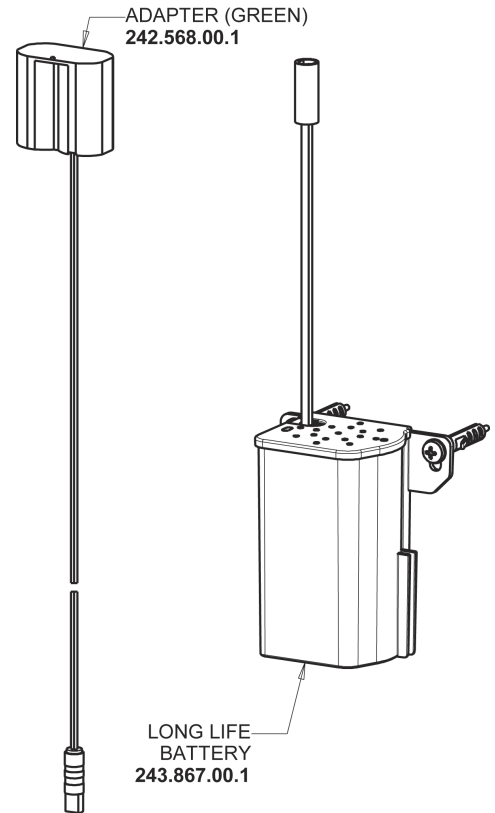

Long Life Battery Kit 243.868.00.1

Electronic Module 244.458.00.1