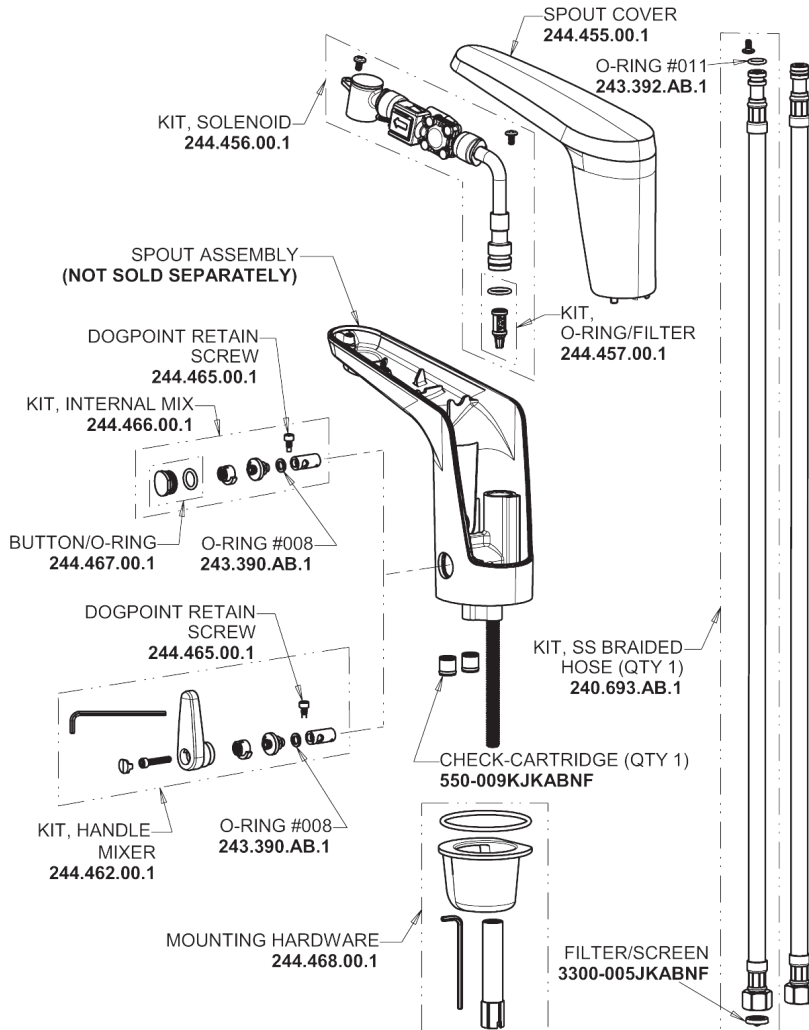

Repair Parts

E80-A11E-66ABCP

E-Tronic 80 Sink Faucet with Dual Beam Infrared Sensor

a Geberit company

E-Tronic 80 Dual Supply Base with Internal Mixer and User Temp Control Base Parts:

1.0 GPM (3.8 L/min) Pressure Compensating Laminar Flow Outlet 244.170.00.1

Long Life Battery Kit 243.868.00.1

Electronic Module 244.458.00.1

For Technical Assistance:

Phone: 800-TEC-TRUE (832-8783)

Email: techsupport.us@chicagofaucets.com

2100 South Clearwater Drive

Des Plaines, IL 60018