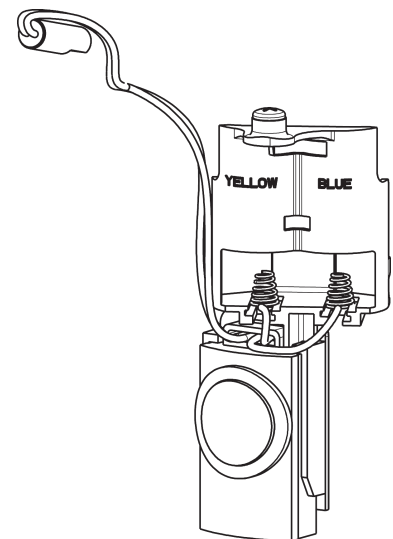

For Technical Assistance:

Phone: 800-TEC-TRUE (832-8783)

Email: techsupport.us@chicagofaucets.com

2100 South Clearwater Drive

Des Plaines, IL 60018

Phone: 847-803-5000

chicagofaucets.com