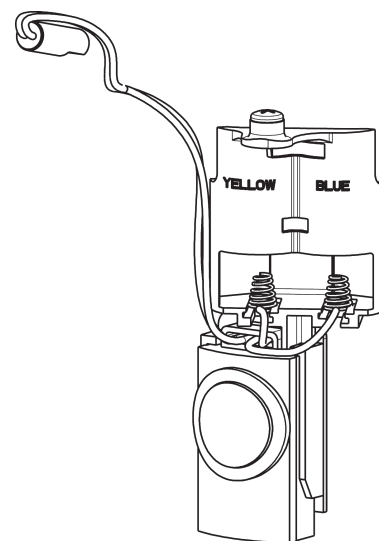

# Repair Parts

E80-A11E-61ABCP

E-Tronic 80 Sink Faucet with Dual Beam Infrared Sensor

## Base Parts:

1.0 GPM (3.8 L/min) Pressure Compensating Laminar Flow Outlet

244.170.00.1

Long Life Battery Kit

243.868.00.1

Electronic Module

244.458.00.1