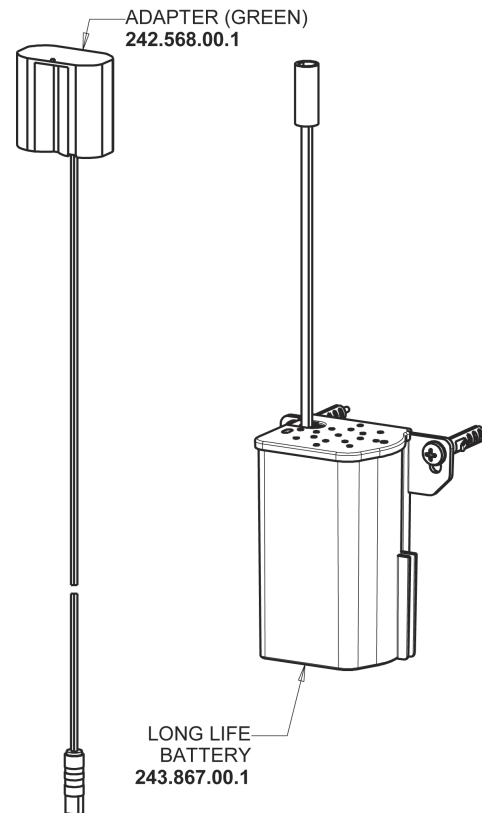

# Repair Parts

E80-A11E-61ABCP

E-Tronic 80 Sink Faucet with Dual Beam Infrared Sensor

# CHICAGO FAUCETS®

Geberit Group

E-Tronic 80 Single Supply Base

## Base Parts:

1.0 GPM (3.8 L/min) Pressure Compensating Laminar Flow Outlet

244.170.00.1

Long Life Battery Kit

243.868.00.1

Electronic Module

244.458.00.1