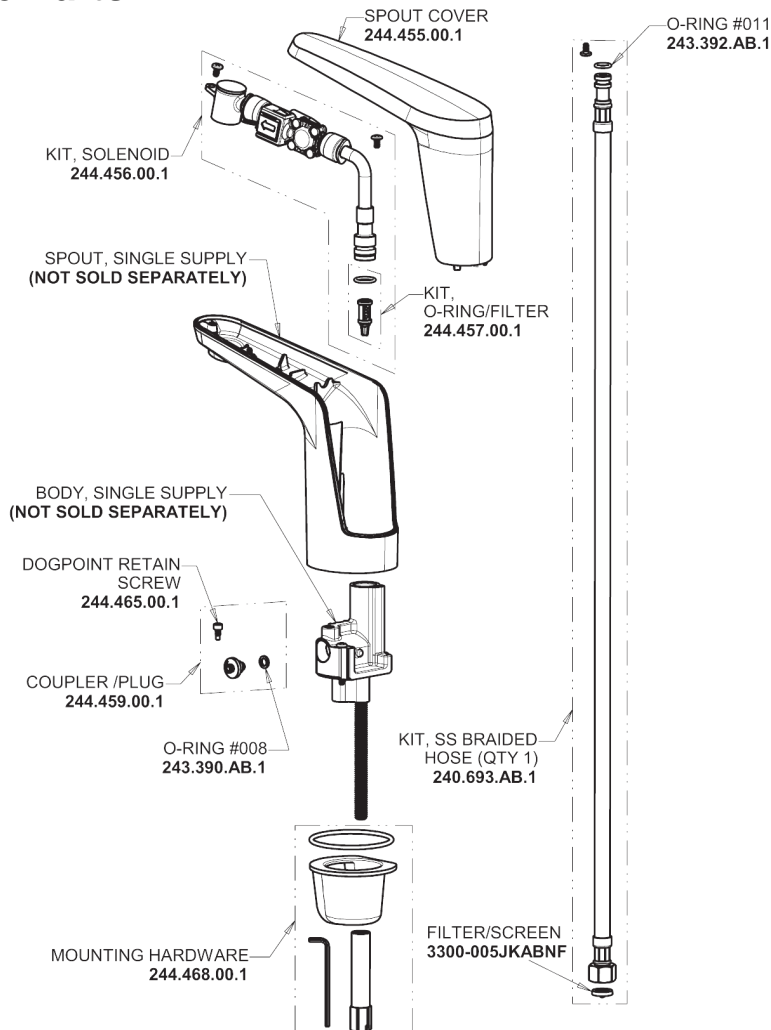

# Repair Parts

E80-A11E-61ABCP

E-Tronic 80 Sink Faucet with Dual Beam Infrared Sensor

# CHICAGO FAUCETS®

Geberit Group

E-Tronic 80 Single Supply Base

## Base Parts:

1.0 GPM (3.8 L/min) Pressure Compensating Laminar Flow Outlet

244.170.00.1

Long Life Battery Kit

243.868.00.1

Electronic Module

244.458.00.1