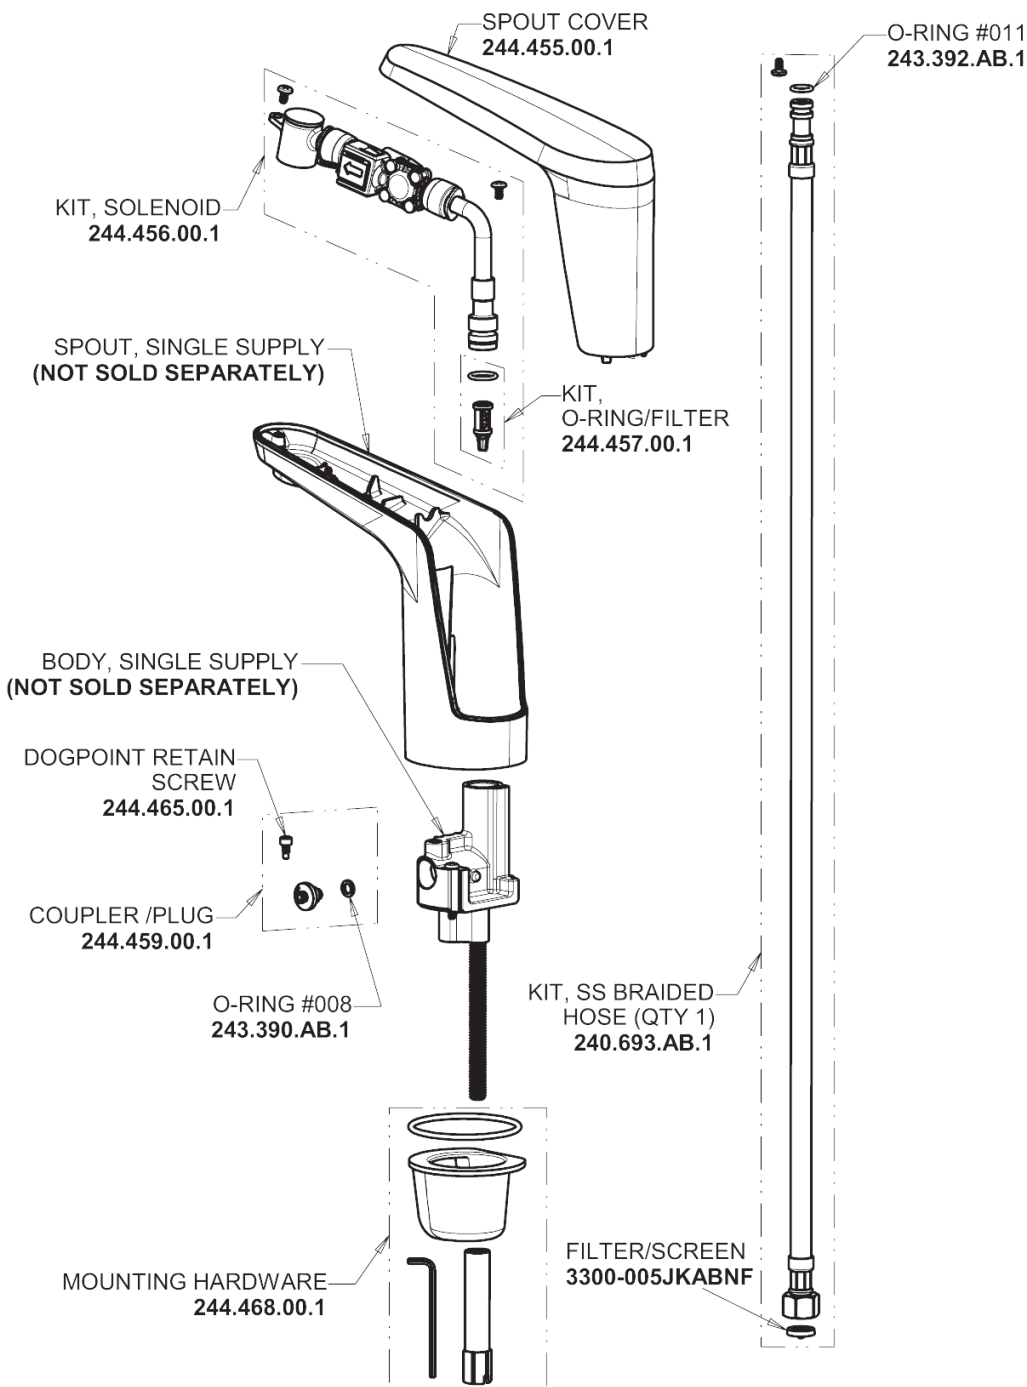

Repair Parts

E80-A11E-41ABCP

E-Tronic 80 Sink Faucet with Dual Beam Infrared Sensor

CHICAGO FAUCETS®

Geberit Group

E-Tronic 80 Single Supply Base

Base Parts:

1.0 GPM (3.8 L/min) Pressure
Compensating Laminar Flow Outlet
244.170.00.1