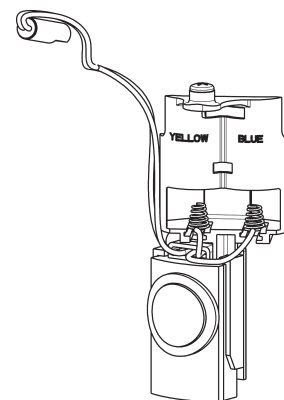

AC Power Adapter
240.747.00.1