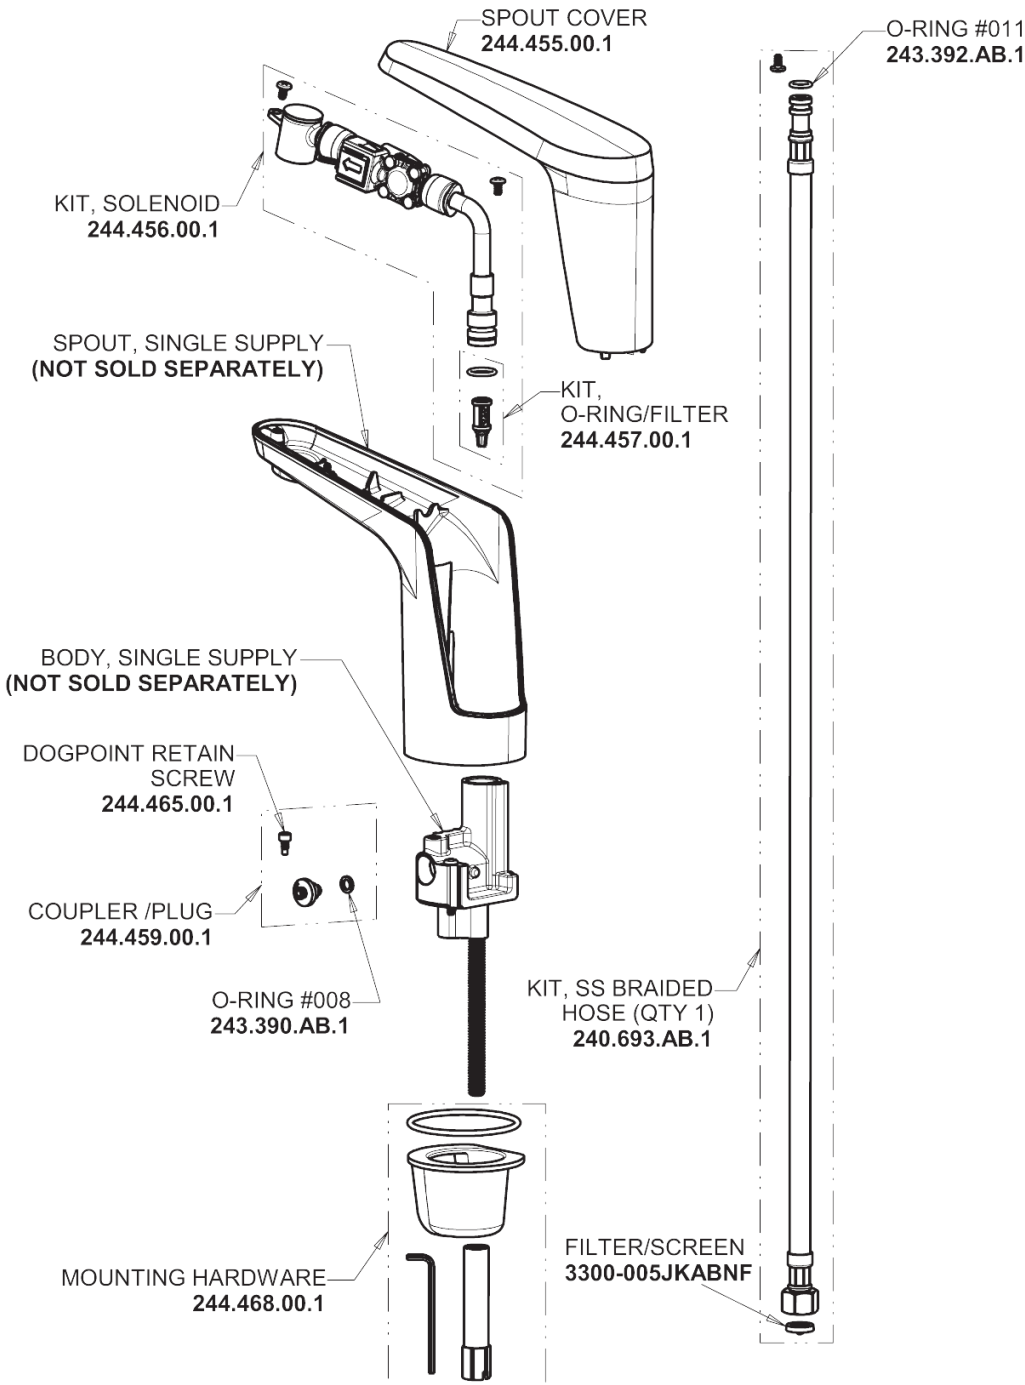

Repair Parts

E80-A11E-41ABCP

E-Tronic 80 Sink Faucet with Dual Beam Infrared Sensor

**CHICAGO
FAUCETS**

a Geberit company

E-Tronic 80 Single Supply Base

Base Parts:

1.0 GPM (3.8 L/min) Pressure
Compensating Laminar Flow Outlet
244.170.00.1